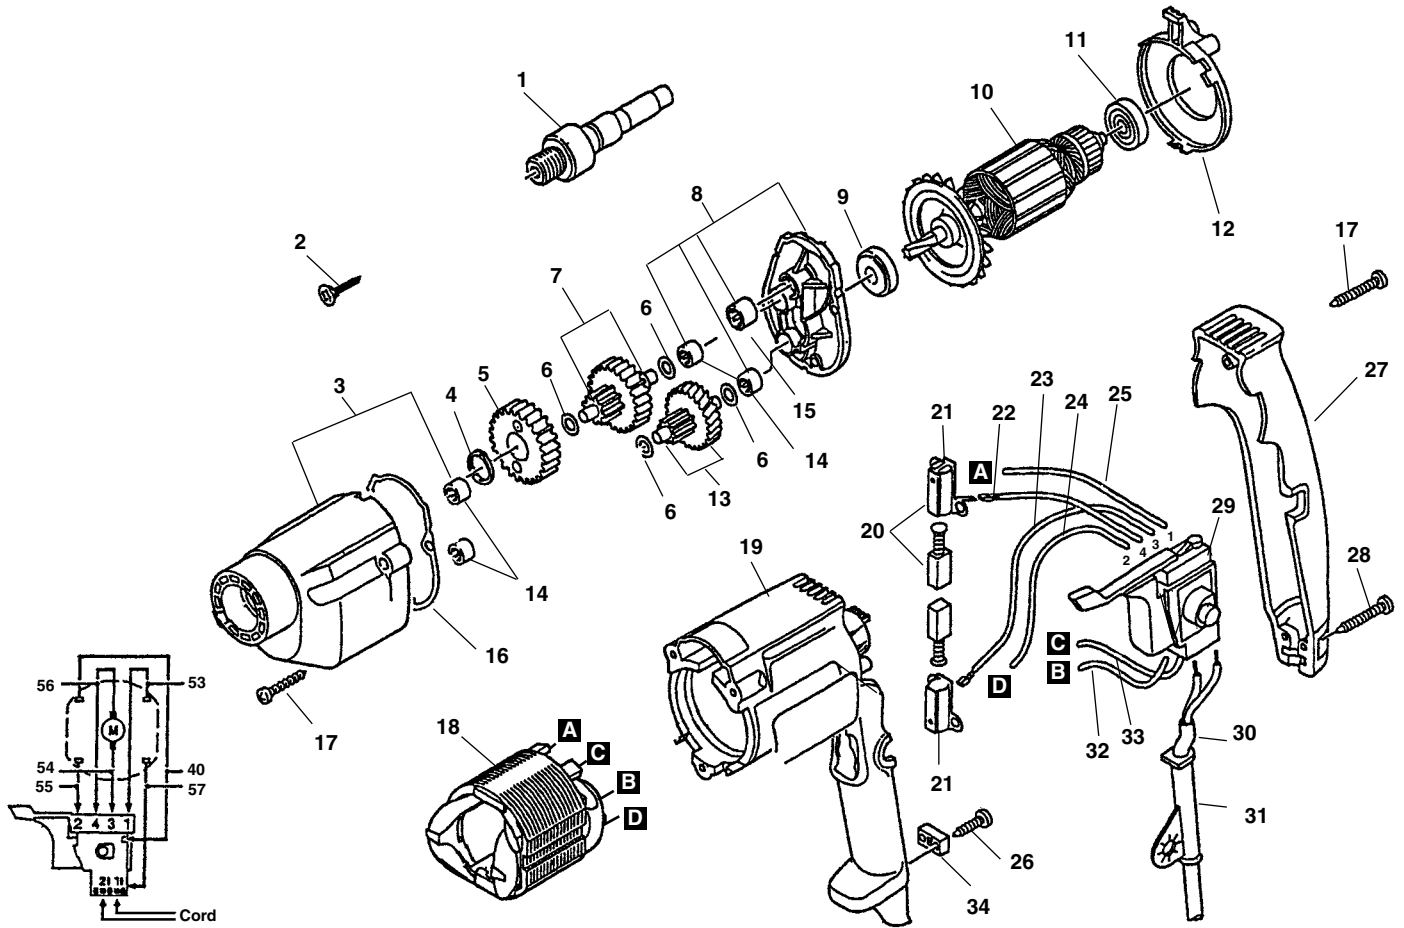

220V European Power Unit New Style

**NOTE: Order parts by Catalog Number only.
DO NOT order by Reference Number.**

Ref. No.	Catalog No.	Description	Ref. No.	Catalog No.	Description
1	19218	Spindle, 1/2" x 20	19	19228	Motor Housing
2	19208	Screw, LH	20	19233	Brush Set
3	21258	Gear Housing Assembly	21	19193	Brush Holder
4	21288	Retaining Ring	22	21318	Wire, 88mm
5	21293	Gear	23	21308	Wire, 48mm
6	21328	Shim	24	21313	Wire, 78mm
7	21263	Gear w/Pinion	25	21303	Wire, 117mm
8	21248	Int. Plate Assembly	26	19198	Screw, Clamp Holder
9	19183	Ball Bearing	27	19248	Handle Cover
10	19158	Armature	28	19213	Screw, Handle
11	19188	Ball Bearing	29	19163	Switch
12	21253	Baffle	30	19168	Cord
13	21268	Gear w/Pinion	31	19173	Strain Relief
14	21278	Needle Bearing	32	21323	Wire, 122mm
15	21298	Needle Bearing	33	21283	Wire, 162mm
16	21273	Gasket	34	19178	Cord Clamp
17	19203	Screw, Handle	—	19223	Capacitor, RFI
18	19153	Field			