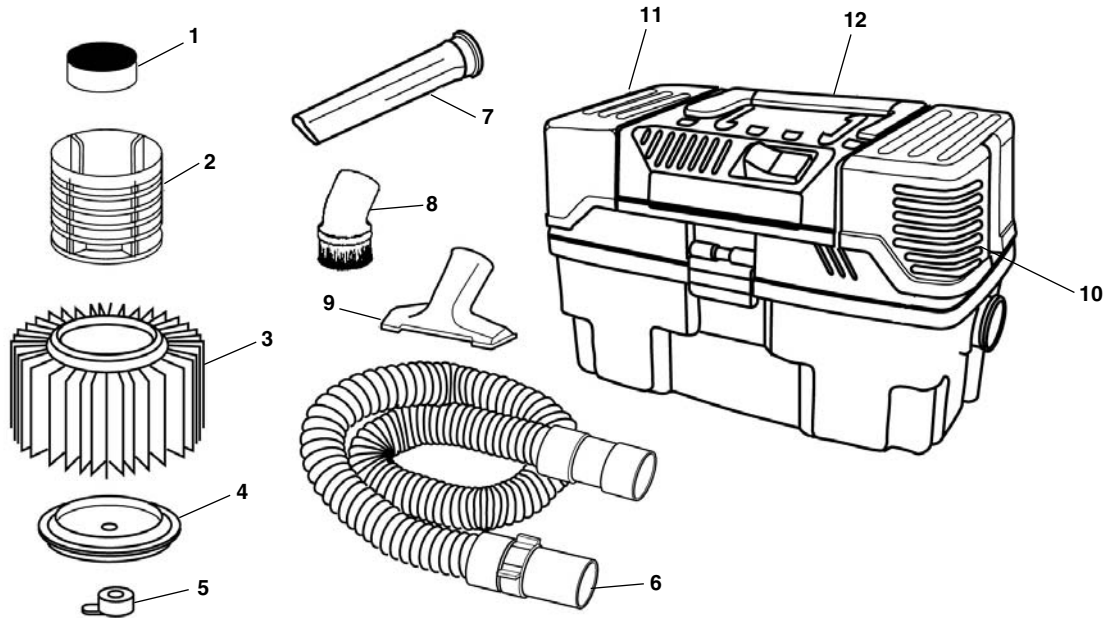

WD4550M

Pro Pack

**NOTE: Order parts by Catalog Number only.
DO NOT order by Reference Number.**

Ref. No.	Catalog No.	Description	Ref. No.	Catalog No.	Description
1	23753	Float	7	23778	Crevice Tool, VT1786
2	23758	Filter Cage	8	23783	Dusting Nozzle, VT1785
3	20163	Filter, Fine Dust	9	23788	Utility Nozzle, VT1789
4	12303	Filter Plate	10	23793	Right Cover
5	47907	Filter Nut	11	23798	Left Cover
6	23773	Hose Assembly	12	23803	Handle