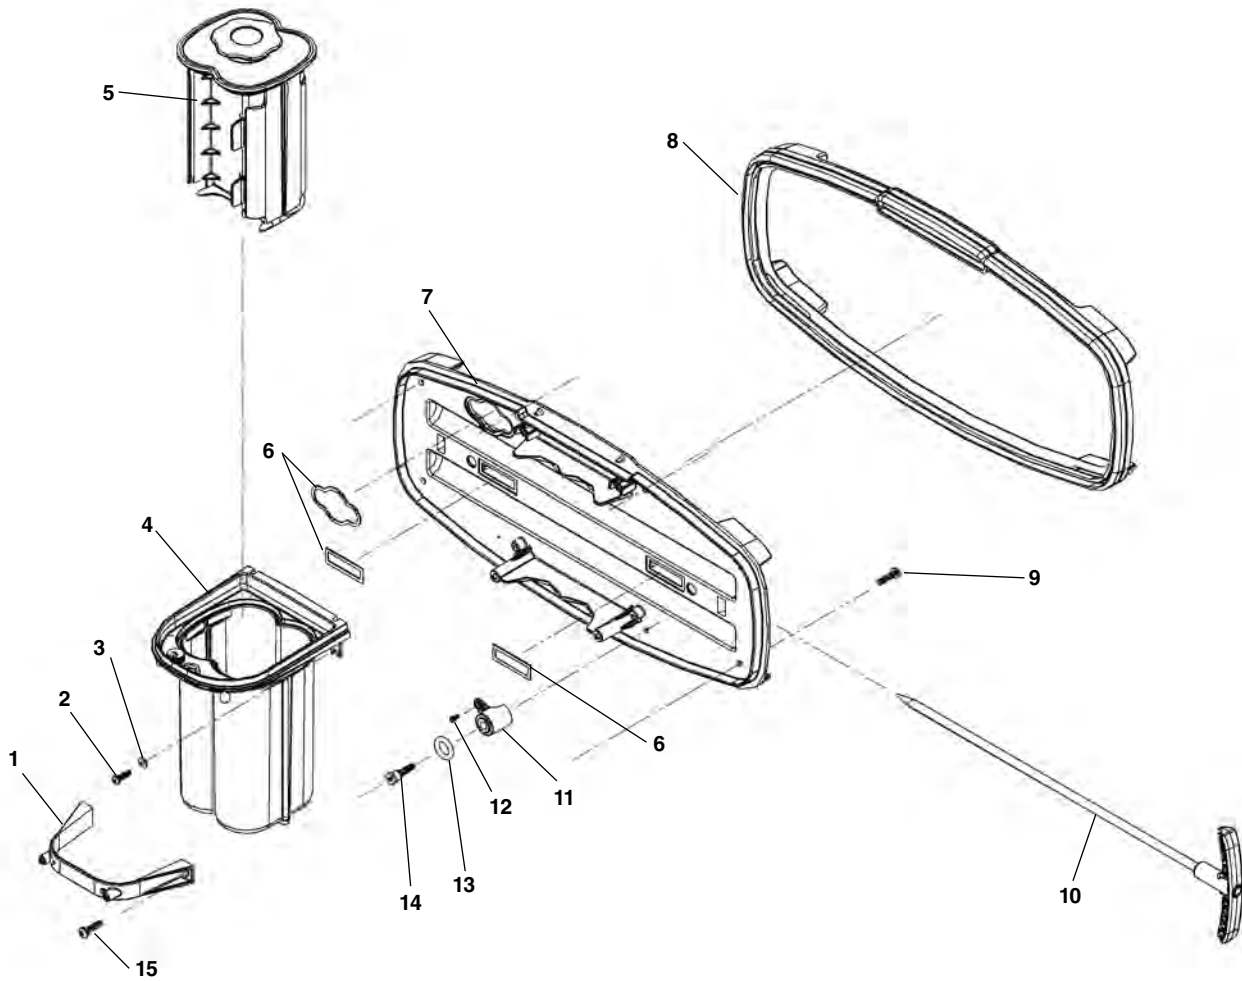

ST-510 Base Assembly

**NOTE: Order parts by Catalog Number only.
DO NOT order by Reference Number.**

<u>Ref. No.</u>	<u>Catalog No.</u>	<u>Description</u>
1	31318	Battery Compartment Strap
2	24413	Screw, #6 x .5 (4)
3	31353	Washer (2)
4	31323	Battery Compartment Assembly
5	18428	Battery Cover Holder Assembly
6	31328	Cable Lock Gasket Set
7	31398	Baseplate
8	30798	Baseplate Gasket
9	30803	Screw, #8-16 x .625 (8)
10	26463	Ground Stake
11	31408	Receptacle Support (2)
12	31343	Screw #4-40 x .25 (4)
13	71677	O-Ring (2)
14	31333	Cable Lead Receptacle (2)