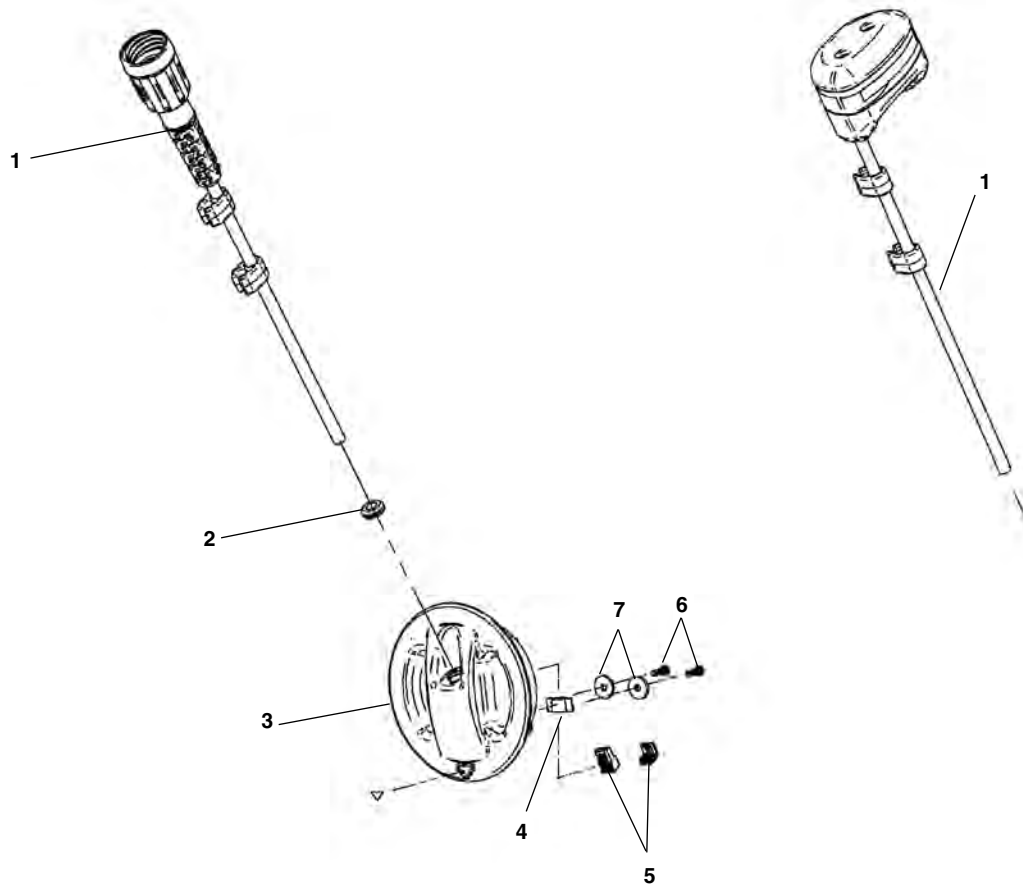

Interconnect Cords

**NOTE: Order parts by Catalog Number only.
DO NOT order by Reference Number.**

Ref. No.	Catalog No.	Description
1	33108	microDrain/Reel Interconnect Cord (SeeSnake® Reel)
	33113	microDrain/Reel Interconnect Cord (microEXPLORER™ Digital Inspection Camera)
2	37388	Rubber Grommet
3	37408	Slip Ring Cover
4	37398	Clamp
5	37403	IDC Connector Set
6	31343	Screw, 4-20 x 3/8" (6)
7	37393	Flat Washer (2)
Items Not Shown		
	42303	Interconnect Cord Circuit Board

NOTE: Parts Shown Are Identical Between microDrain and microReel Except When Noted As Different.