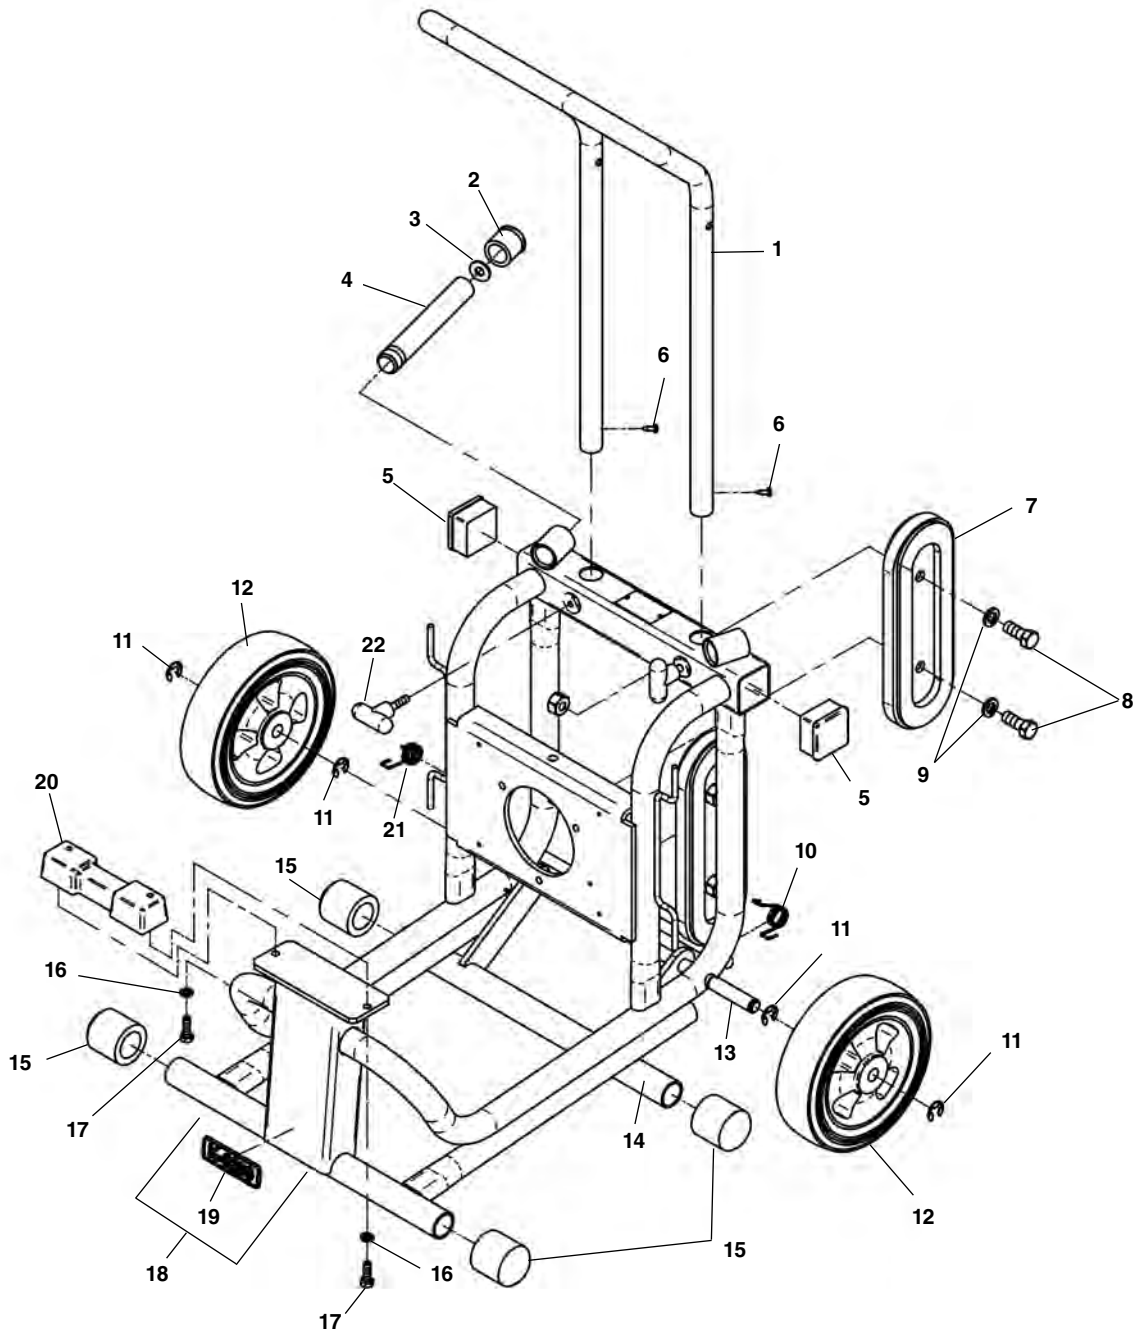

Frame

**NOTE: Order parts by Catalog Number only.
DO NOT order by Reference Number.**

Ref. No.	Catalog No.	Description	Ref. No.	Catalog No.	Description
1	95657	Handle	12	93325	Wheel (2)
2	37962	Rubber Tip (2)	13	95642	Axle
3	60847	Washer, Flat (2)	14	95647	Stabilizer
4	95867	Pipe Leg (2)	15	23607	End Cap (2)
5	66027	Square Plug (2)	16	60080	Washer, Lock $\frac{5}{16}$ " (2)
6	68937	Self-Tap Screw (2)	17	60820	Screw, Hex Head $\frac{5}{16}$ " - 18 x 1" (2)
7	60607	Stairclimber (2)	18	95637	Frame
8	60020	Bolt, Hex Head $\frac{1}{2}$ " - 13 x $1\frac{1}{4}$ " (4)	19	95707	Model Plate
9	43942	Washer, Lock $\frac{1}{2}$ " (4)	20	95652	AUTOFEED® Support
10	43917	Spring LH	21	43922	Spring RH
11	42580	Retaining Ring (4)	22	60622	Mounting Knob (2)