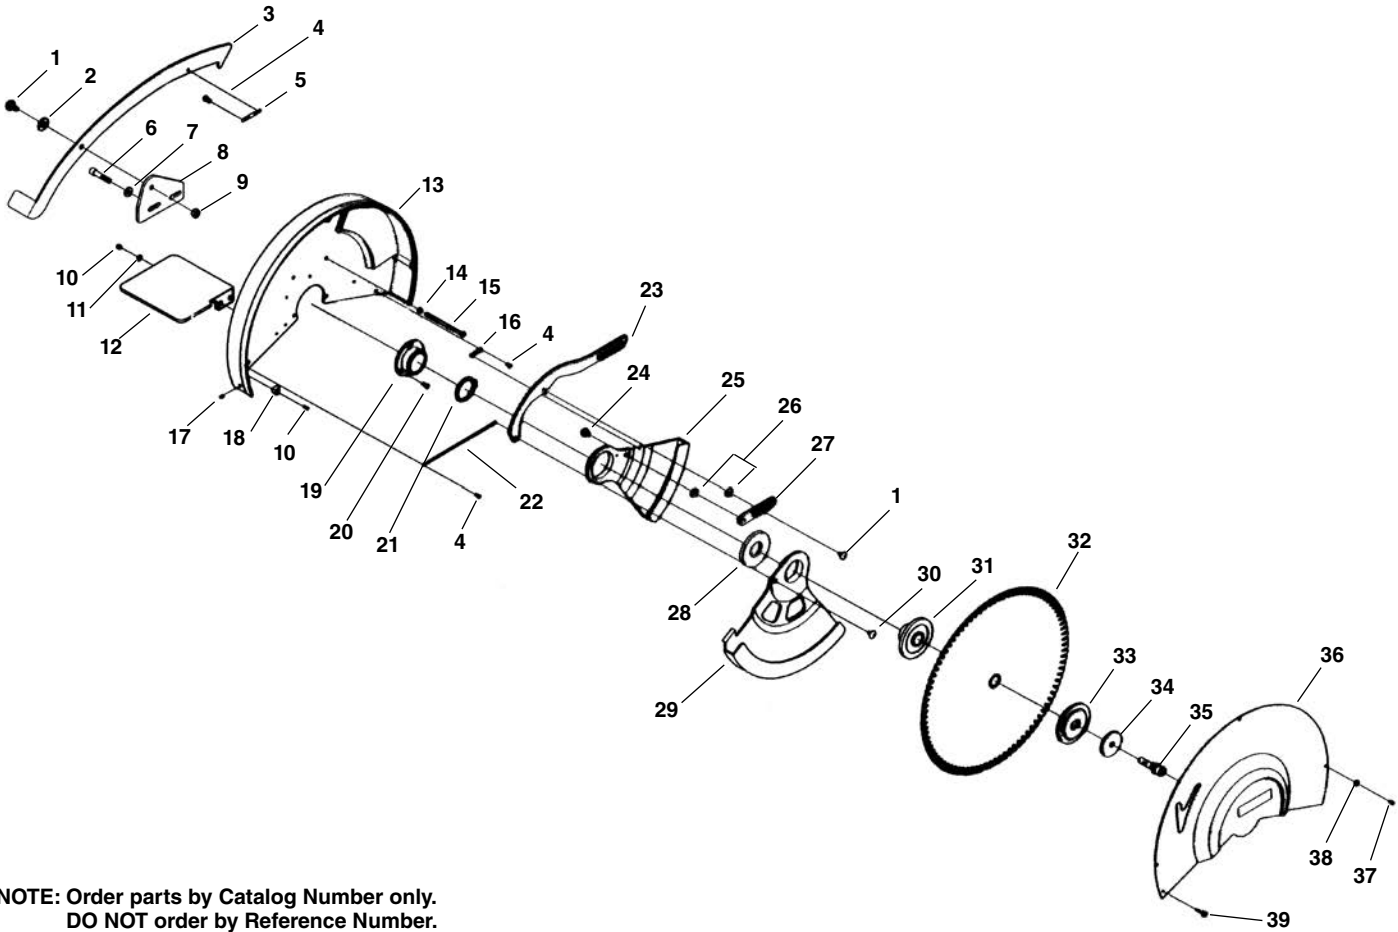

Blade and Guard Components

**NOTE: Order parts by Catalog Number only.
DO NOT order by Reference Number.**

Ref. No.	Catalog No.	Description	Ref. No.	Catalog No.	Description	Ref. No.	Catalog No.	Description
1	75417	Shoulder Screw (230V Only)	13	74712	Safety Cover	26	74762	Spacer
2	75732	M8 Flat Washer (230V Only)	14	74717	M5 Tooth Washer	27	74757	Lever
3	75727	Lever (230V Only)	15	74722	M5 x 85MM Flat Head Screw	28	74807	Spacer
4	74732	M4 x 8MM Shoulder Screw (230V Only)	16	74727	Spring	29	74802	Big Blade Guard
5	75697	Spring (230V Only)	17	75477	M4 x 4MM Set Screw (115V Only)	30	75427	Shoulder Screw
6	75267	M5 x 16MM Hex Screw (230V Only)	18	74857	Stop	31	74812	Flange
7	75717	M5 Flat Washer (230V Only)	19	74777	Bearing Cover	32	71692	Blade
8	75712	Brace Bracket (230V Only)	20	74782	M4 x 10MM Flat Hd. Screw	33	74822	Flange
9	75707	M5 Hex Nut (230V Only)	21	74787	Retaining Ring	34	74832	M10 Flat Washer
10	74767	M4 x 12MM Pan Hd Screw	22	74792	Spring	35	74827	M10 x 25MM Hex Screw
11	75472	M4 Flat Washer	23	74737	Lever	36	74837	Cover
12	74772	Protection Plate	24	74747	Shoulder Screw	37	74842	M4 x 12MM Button Screw
			25	74752	Small Blade Guard	38	75687	M4 Lock Washer
						39	75692	Lock Pin (115V Only)