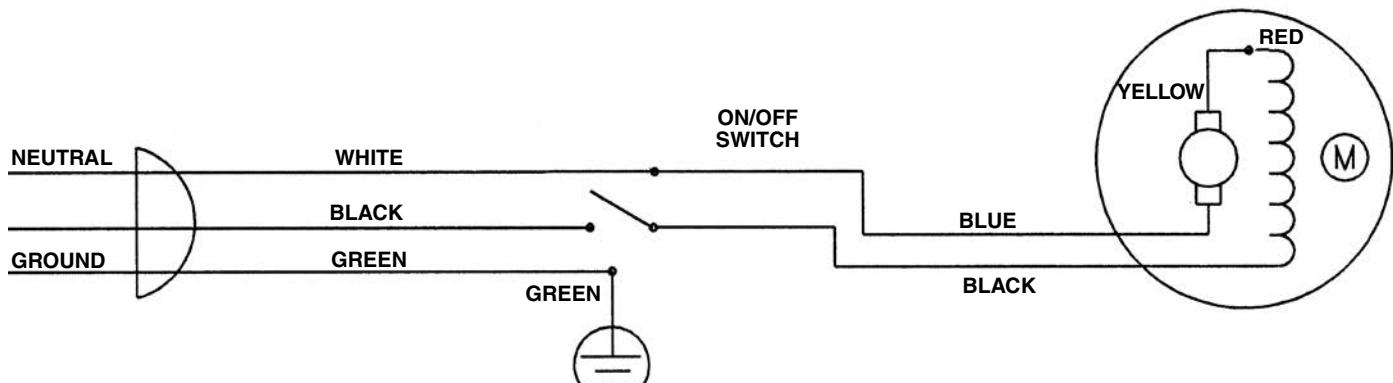

Blade and Guard Components

**NOTE: Order parts by Catalog Number only.
DO NOT order by Reference Number.**

Ref. No.	Catalog No.	Description	Ref. No.	Catalog No.	Description	Ref. No.	Catalog No.	Description
1	75417	Shoulder Screw (230V Only)	13	74712	Safety Cover	26	74762	Spacer
2	75732	M8 Flat Washer (230V Only)	14	74717	M5 Tooth Washer	27	74757	Lever
3	75727	Lever (230V Only)	15	74722	M5 x 85MM Flat Head Screw	28	74807	Spacer
4	74732	M4 x 8MM Shoulder Screw (230V Only)	16	74727	Spring	29	74802	Big Blade Guard
5	75697	Spring (230V Only)	17	75477	M4 x 4MM Set Screw (115V Only)	30	75427	Shoulder Screw
6	75267	M5 x 16MM Hex Screw (230V Only)	18	74857	Stop	31	74812	Flange
7	75717	M5 Flat Washer (230V Only)	19	74777	Bearing Cover	32	71692	Blade
8	75712	Brace Bracket (230V Only)	20	74782	M4 x 10MM Flat Hd. Screw	33	74822	Flange
9	75707	M5 Hex Nut (230V Only)	21	74787	Retaining Ring	34	74832	M10 Flat Washer
10	74767	M4 x 12MM Pan Hd Screw	22	74792	Spring	35	74827	M10 x 25MM Hex Screw
11	75472	M4 Flat Washer	23	74737	Lever	36	74837	Cover
12	74772	Protection Plate	24	74747	Shoulder Screw	37	74842	M4 x 12MM Button Screw
			25	74752	Small Blade Guard	38	75687	M4 Lock Washer
						39	75692	Lock Pin (115V Only)