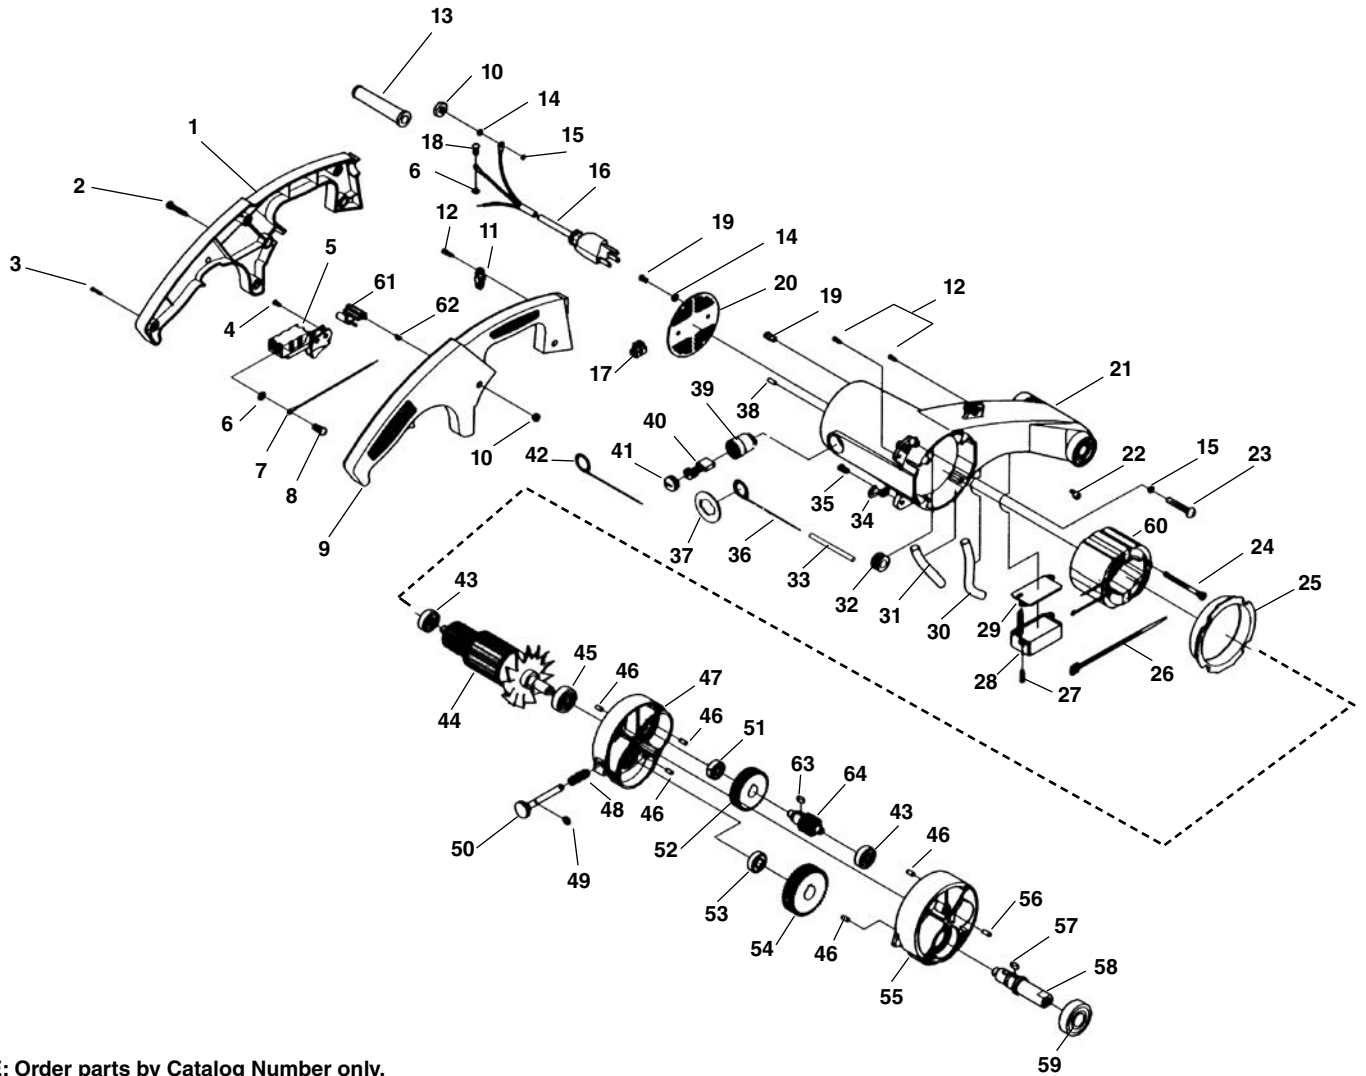

**Electrical Components**

**NOTE: Order parts by Catalog Number only.  
DO NOT order by Reference Number.**

Ref. No.	Catalog No.	Description	Ref. No.	Catalog No.	Description	Ref. No.	Catalog No.	Description
1	74892	Handle Left Hand	24	75007	M5 x 70MM Pan Hd. Screw	46	75032	Rubber Pin
2	74882	M5 x 27MM Pan Hd Screw	25	75012	Baffle	47	75037	Gear Housing - Inward
3	74887	1/8" x 5/16" Self Tap Screw	26	75442	Locking Cable Ties	48	75052	Spring
4	74897	4M4 x 10MM Self Tap Screw	27	75412	M5 x 12MM Pan Hd. Screw	49	75062	Retaining Ring
5	74902	Switch	28	75407	Filter	50	75057	Lock Pin
6	74852	M 3.5 Ext. Tooth Washer	29	75402	Cover	51	75047	Ball Bearing
7	74987	Jumper Wire	30	75437	Sleeving	52	75072	Gear
8	74847	#6 x 6.8MM Pan Hd. Screw	31	75432	Sleeving	53	75087	Ball Bearing
9	74917	Handle Right Hand	32	75767	Sleeve	54	75092	Gear
10	74922	M5 Hex Nut	33	75392	Sleeving	55	75112	Gear Housing-Inner
11	74912	Clamp	34	74992	Chain Hook	56	75117	Pin
12	74907	M4 x 16MM Self Tap Screw	35	74997	1/4" x 5/16" Shoulder Screw	57	75077	Square Key
13	74867	Cord Guard	36	74987	Jumper Wire	58	75127	Spindle
14	74932	M5 Lock Washer	37	75212	Fiberplate	59	75217	Ball Bearing
15	74877	M5 Ext. Tooth Washer	38	74962	Rubber Pin	60	75002	Field 115V
16	75542	Power Cord	39	74967	Brush Holder		75577	Field 230V
17	75387	Terminal block	40	74972	Brush	61	75532	Lock Button
18	74847	#6 x 6.8MM Pan Hd. Screw	41	74977	Brush Cap	62	75537	Spring
19	75412	M5 x 12MM Pan Hd. Screw	42	75182	Jumper Wire	63	75077	Square Key
20	74937	End Cover	43	75017	Ball Bearing	64	75082	Gear Shaft
21	74957	Motor Housing	44	75022	Armature 115V			
22	75287	Wire Nut		75582	Armature 230V			
23	75762	M5 x 20MM Pan Hd. Screw	45	75027	Ball Bearing			