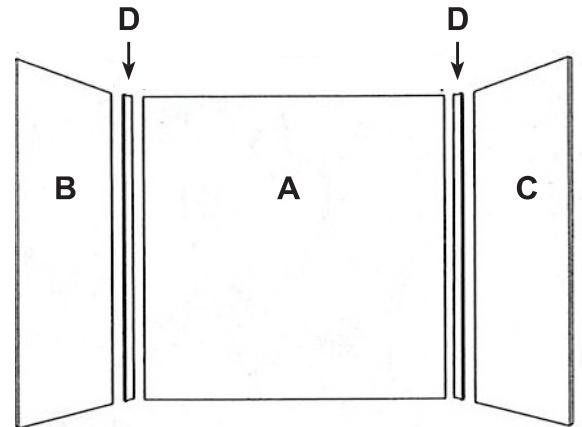

Single Panel Specified Model:

	SIZE	MODEL NO.	DESCRIPTION	Width	Height	Weight (lbs)
SHOWER WALL PANEL 72"						
☐	36" x 72"	SMMW3672	Shower Wall	36"	72"	40
☐	48" x 72"	SMMW4872	Shower Wall	48"	72"	52
☐	60" x 72"	SMMW6072	Shower Wall	60"	72"	64
SHOWER WALL PANEL 96"						
☐	36" x 96"	SMMW3696	Shower Wall	36"	96"	64
☐	48" x 96"	SMMW4896	Shower Wall	48"	96"	85
☐	60" x 96"	SMMW6096	Shower Wall	60"	96"	107