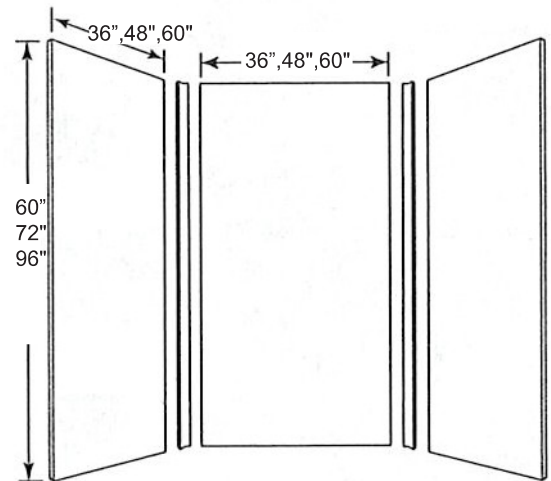

Wall Kit

To Be Specified: Color

Classic Tile Pattern Finish			Marble Tile Pattern Finish											
☐		White 21	☐		Carrara 47	☐		Butterscotch 48	☐		Creme 49	☐		Moonstone 50
☐		Grey Stone 27	☐		Butternut 28									
Classic Velvet Smooth Finish			Marble Velvet Smooth Finish											
☐		White 21V	☐		Carrara 47V	☐		Butterscotch 48V	☐		Creme 49V	☐		Moonstone 50V
☐		Grey Stone 27V	☐		Butternut 28V