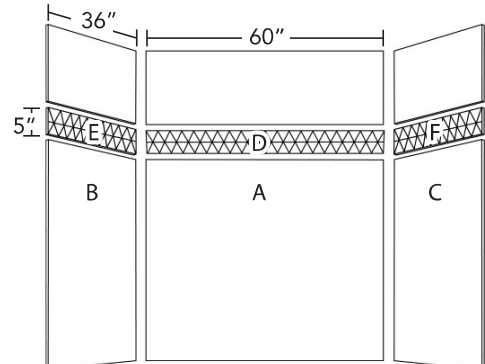

Transition Wall Kits Specified Model:

	SIZE	MODEL NO.	Width	Depth	Height	Weight(lbs)
TRANSITION SHOWER WALL KITS 72"/24"						
<input type="checkbox"/>	36"x36"x72"/24"	SMMWKX36367224	36"	36"	96"	198
<input type="checkbox"/>	48"x36"x72"/24"	SMMWKX48367224	48"	36"	96"	228
<input type="checkbox"/>	60"x36"x72"/24"	SMMWKX60367224	60"	36"	96"	257

Single Panel Specified Model:

	SIZE	MODEL NO.	DESCRIPTION	Width	Height	Weight(lbs)
SHOWER WALL PANEL 72"						
<input type="checkbox"/>	36" x 72"	SMMW3672	Shower Wall	36"	72"	40
<input type="checkbox"/>	48" x 72"	SMMW4872	Shower Wall	48"	72"	52
<input type="checkbox"/>	60" x 72"	SMMW6072	Shower Wall	60"	72"	64
SHOWER WALL PANEL 96"						
<input type="checkbox"/>	36" x 96"	SMMW3696	Shower Wall	36"	96"	64
<input type="checkbox"/>	48" x 96"	SMMW4896	Shower Wall	48"	96"	85
<input type="checkbox"/>	60" x 96"	SMMW6096	Shower Wall	60"	96"	107

	DESCRIPTION
A	Back Wall (1 panel)
B	Left End Wall (1 panel)
C	Right End Wall (1 panel)
D	Optional Inside Corner Trim (2 pcs.)

Shower Wall w/ Deco Strip Kits Specified Model:

	SIZE	MODEL NO.	Wall Color	Recommended Deco Strips	Weight (lbs)
DECO WALL KITS 96"H					
<input type="checkbox"/>	60" x 36" x 96"	SMMWKD603696-	27(V)/50(V)	DW	307
<input type="checkbox"/>	60" x 36" x 96"	SMMWKD603696-	28(V)/48(V) /49(V)	HO	307

SMMWKD603696 includes SMMWK603696 3-pc wall kit, SMDSHK 3-pc Deco Strip Kit (2) 5"H x 36"W, (1) 5"H x 60"W. Deco Strips are .25" thick.

	DESCRIPTION
A	Back Wall (1 panel)
B	Left End Wall (1 panel)
C	Right End Wall (1 panel)
D	Back Wall Deco Strip (1 strip)
E	Left Wall Deco Strip (1 strip)
F	Right Wall Deco Strip (1 strip)