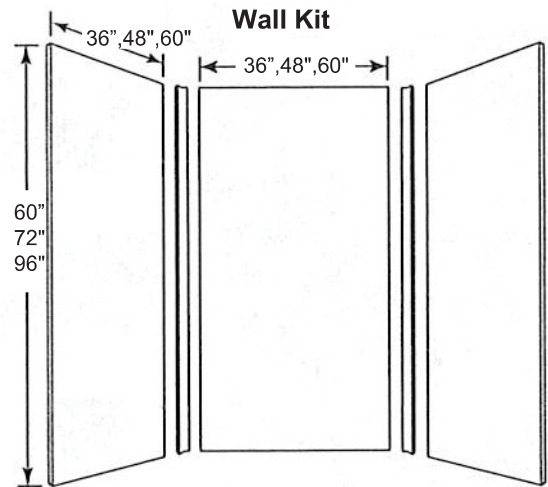

FEATURES

- Shower Walls with a realistic 4" x 8" subway tile pattern and velvet smooth finish for new or existing construction. Monterey has the realistic look of tile without the maintenance of grout.
- Thick 1/4" compression molded surface material for superior strength, beauty and easy cleaning. Surface will not support bacteria growth.
- Easier to install than tile. Walls glue right over existing surface. Walls are trimmable for custom fit.
- Standard Wall Kits include three wall panels and inside corner trims.
- Transition Wall Kits include three 72"H wall panels, SMPTK pencil trim kit, and extension wall kit that adds up to an additional 24" in height.
- Monterey® solid surface material has color all the way through for a renewable surface.
- 10 Year Limited Residential Warrant / 3 Year Commercial Warranty

RECOMMENDED ADHESIVE *(sold separately)*

- 60" and 72" Kits: (3) T100 clear & (2) T200 color-matched, mildew-resistant silicone
- 96" Kits: (2) T200 color-matched, mildew-resistant silicone

SMMWK603696 shown with optional SMSTH5814-BS storage pod, SMFL6036L shower base and SMSSSL2412L-BS01

Specified Model:

	SIZE	MODEL NO.	Width	Depth	Height	Weight(lbs)
SHOWER WALL KITS 60"						
<input type="checkbox"/>	60" x 36" x 60"	SMMWK603660	60"	36"	60"	180
SHOWER WALL KITS 72"						
<input type="checkbox"/>	36" x 36" x 72"	SMMWK363672	36"	36"	72"	156
<input type="checkbox"/>	48" x 36" x 72"	SMMWK483672	48"	36"	72"	168
<input type="checkbox"/>	60" x 36" x 72"	SMMWK603672	60"	36"	72"	190
SHOWER WALL KITS 96"						
<input type="checkbox"/>	36" x 36" x 96"	SMMWK363696	36"	36"	96"	193
<input type="checkbox"/>	48" x 36" x 96"	SMMWK483696	48"	36"	96"	223
<input type="checkbox"/>	60" x 36" x 96"	SMMWK603696	60"	36"	96"	252
<input type="checkbox"/>	60" x 48" x 96"	SMMWK604896	60"	48"	96"	299
<input type="checkbox"/>	60" x 60" x 96"	SMMWK606096	60"	60"	96"	321