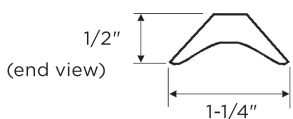

CM-2072
Size: 72"H
CM-2096
Size: 96"H

ALL SWANSTONE BATH ACCESSORIES
QUICKSHIP COLORS: White (010), Bisque (018), Tahiti Sand (051), Cloud White (125) and Ice (130).