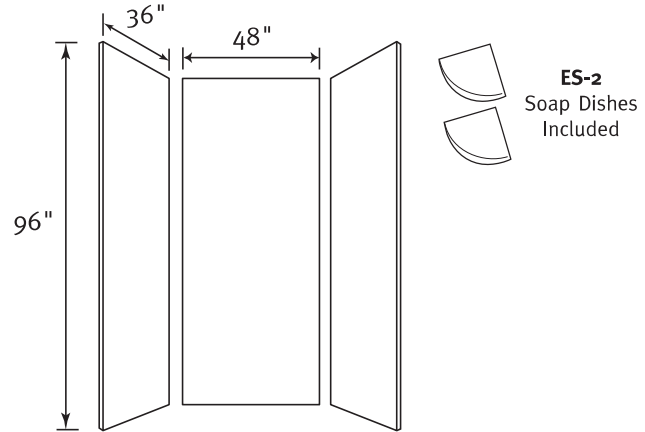

FEATURES

- Reinforced solid surface means color and texture run all the way through and cannot wear away.
- Will not mold or mildew, no grout to clean.
- Ideal for remodeling, panels glue up over existing surface.
- Coordinates with other Swanstone bath products.
- Can be easily trimmed to fit any shower application.
- Widest range of sizes to fit most any project.
- Heat resistant—walls can handle steamer units.
- Compression molding means superior durability.

Model MK 96-3648

Designed to fit floors 36" deep x 48" wide or smaller, including 36" x 36", 34" x 48", 34" x 42" and 32" x 48"

SPECIFICATIONS

MK96-3648 Multi-Kits

Model	Part	Nominal Dimensions	Ship Wt. Lb.	Ship FedEx	Carton Dims. In.	Cu. Ft.
MK96-3648	MK963648	36"D x 48"W x 96"H	232	—	102 x 54 x 4	12.75

Kit Includes: Two side panels, one back panel, two corner soap dishes and color coordinated silicone.

Packaging: Packed in individual carton with convenient handles and palletized.

ACCESSORIES

See pages 59-60 for complete listing of all wall accessories.