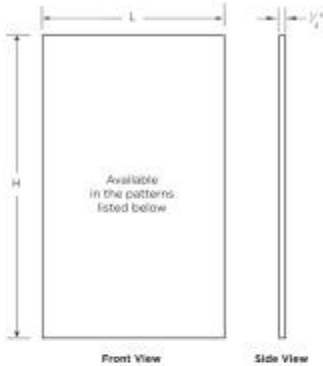

MSMK-9662-1 62 x 96 Swanstone® Modern Subway Tile Glue up Bath

Model number:

MSMK9662.130

Dimensions: 62" x 96"

Installation: Glue up

Material: Swanstone®

Standard Features:

- Combine back walls and side walls for an alcove or corner installation
- Glue-up installation
- Wall panels can be installed directly on drywall or over tile
- One piece sturdy panel
- Proudly made in the United States

Product characteristics:

- Modern Subway Pattern 6"H x 24"W
- Easily Trim to Fit
- Easy to Clean

Standard Colors:

White

Tahiti White

Certifications

SWAN products adhere to one or more of the following certifications:

MSMK-9662-1 62 x 96 Swanstone® Modern Subway Tile Glue up Bath

Model number:

MSMK9662.130

Dimensions: 62" x 96"

Installation: Glue up

Material: Swanstone®

SINGLE WALL PANEL

Builder Specification Drawing

Dimensions

62 x 96 In.
(1575 x 2438 mm)

Weight

145 lbs - 66 kg

Patterns (Drawings not to scale)

Description	Length (L)	Heights (H) Available Height Sizes
Single wall panel 30"	30"	12", 64", 96"
Single wall panel 32"	32"	12", 64", 96"
Single wall panel 34"	34"	12", 64", 96"
Single wall panel 36"	36"	12", 64", 96"
Single wall panel 38"	38"	12", 64", 96"
Single wall panel 40"	40"	12", 64", 96"
Single wall panel 42"	42"	12", 64", 96"
Single wall panel 50"	50"	12", 64", 96"
Single wall panel 62"	62"	12", 64", 96"