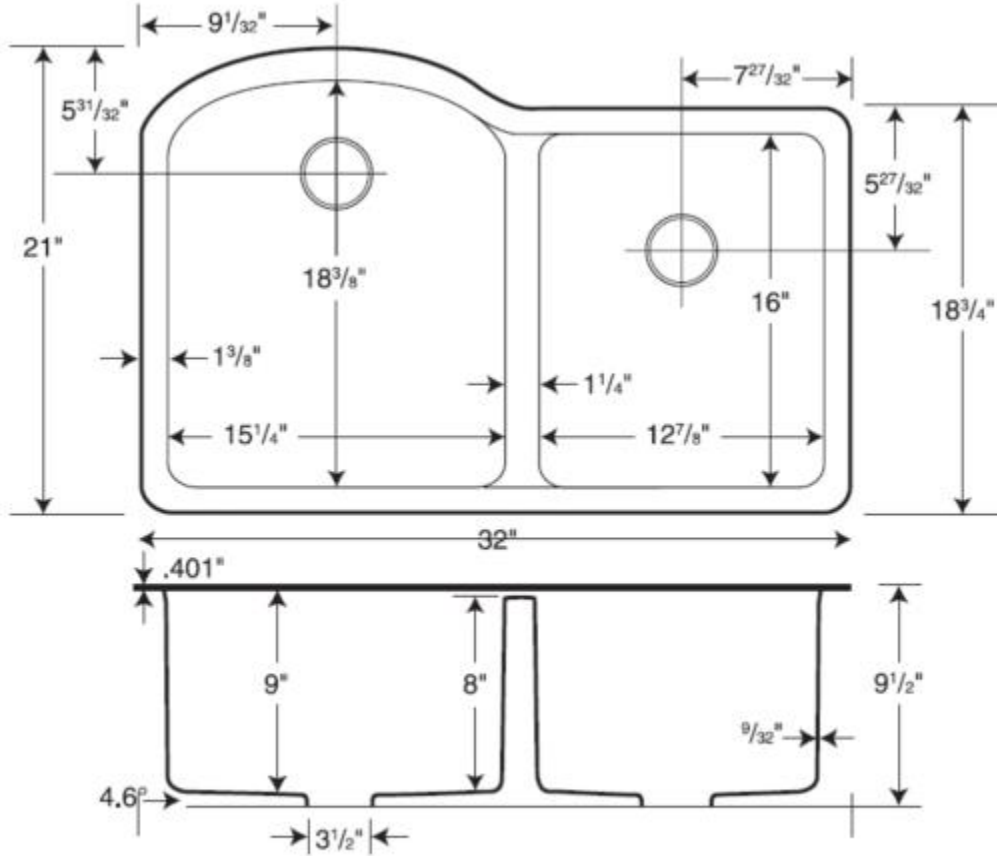

QUDB-3322 22 x 33 Granite Undermount Double Bowl Sink

Model number:

QU03322DB.173

Dimensions: 21" x

Installation: Drop In

Material: Granite

Standard Features:

- The same features as the drop-in version in a dedicated undermount model.
- Made with 80% actual quartz stone - only a diamond is harder.
- Virtually indestructible - will not damage from kitchen use.
- Mounts under any countertop material including granite/quartz, solid surface and tile.

Product characteristics:

- Contemporary Design
- Undermount
- Remodeling or New Construction

Standard Colors:

Opal White

Certifications

SWAN products adhere to one or more of the following certifications:

QUDB-3322 22 x 33 Granite Undermount Double Bowl Sink

Model number:

QU03322DB.173

Dimensions: 21" x

Installation: Drop In

Material: Granite

Capacity: 9 1/2 gallons in large (left) bowl, 7 gallons in small (right) bowl

Dimensions

21 x
(533 x)