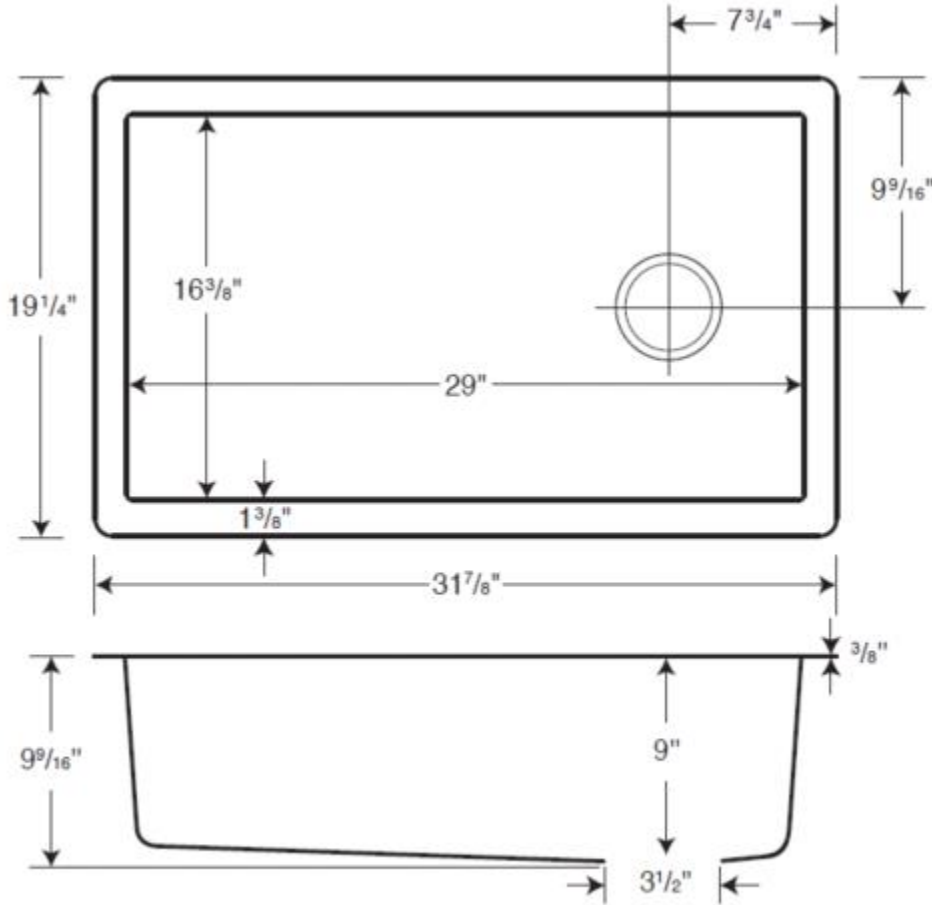

QUSB-3322 22 x 33 Granite Undermount Single Bowl Sink

Model number:

QU03322SB.173

Dimensions: 19.25" x

Installation: Drop In

Material: Granite

Standard Features:

- The design of this large, single bowl sink combines high functionality with clean, elegant lines
- The hard-working chef in your home will have plenty of room for large pots and pans
- Can be reversed for left or right hand drain placement
- Offset drain location optimizes workspace
- Standard size is ideal for remodeling projects

Product characteristics:

- Traditional Design
- Virtually Indestructible
- Undermount

Certifications

SWAN products adhere to one or more of the following certifications:

QUSB-3322 22 x 33 Granite Undermount Single Bowl Sink

Model number:

QU03322SB.173

Dimensions: 19.25" x

Installation: Drop In

Material: Granite

Capacity: 18 gallons

Dimensions

19 1/4 x
(489 x)