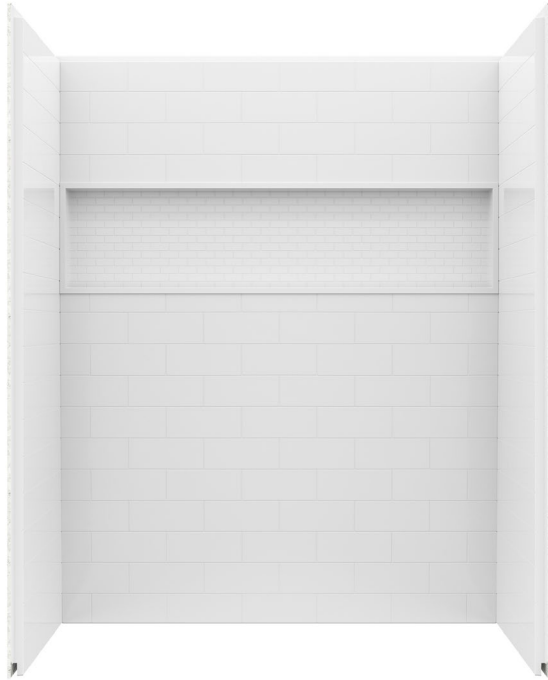

SE6030S

60 x 30 x 74

EVERYDAY

FEATURES

- 4-piece interlocking wall set designed to be quickly installed directly to a studded wall
- Featuring EverGrout®, the first realistic, textured grout lines made of durable molded compound
- 4" H x 8" W Subway Tile Pattern
- Built-in niche along back wall that can be left as-is or customized with tile
- Kit includes: 2-piece back wall, 2 side walls
- Available in White (010), Carrara (221) coming soon

PACKAGED DIMENSIONS

- 49" x 79" x 13"

MADE IN USA
WITH GLOBAL MATERIALS

SE6030S

60 x 30 x 74 inches

All dimensions are approximate. Structure measurements must be verified against the unit to ensure proper fit.

Model #	Material	Net Wt. lbs	Pkg. Wt. lbs
Shower Wall SE6030S	Molded Compound	113	138

DIMENSIONS

Specifications	inches
Width: Overall / Net	60 / 57 1/2
Depth: Overall / Net	31 1/4 / 30
Height: Overall / Net	75 1/4 / 74