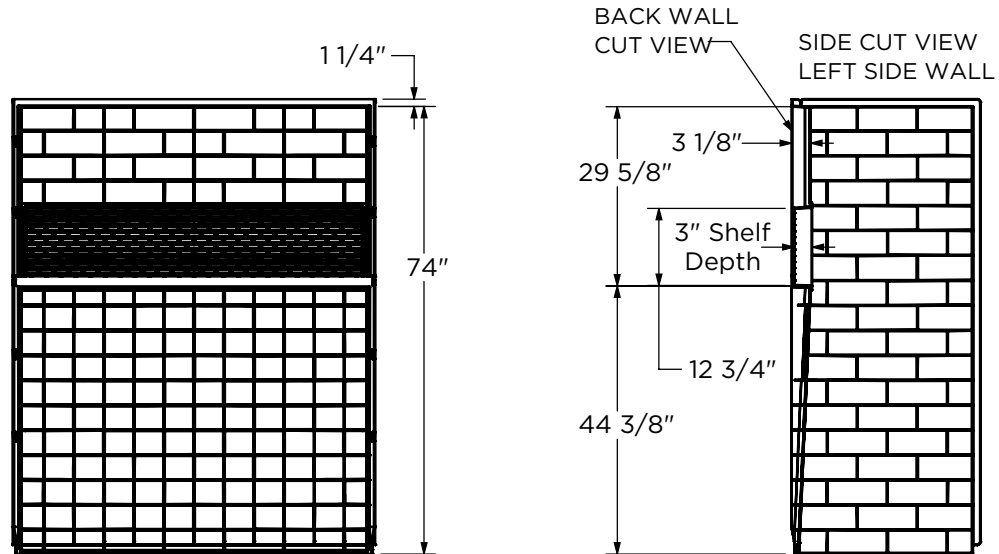

SE6030S

60 x 30 x 74

EVERYDAY

FEATURES

- 4-piece interlocking wall set designed to be quickly installed directly to a studded wall
- Featuring EverGrout®, the first realistic, textured grout lines made of durable molded compound
- 4" H x 8" W Subway Tile Pattern
- Built-in niche along back wall that can be left as-is or customized with tile
- Kit includes: 2-piece back wall, 2 side walls
- Available in White (010), Carrara (221) coming soon

PACKAGED DIMENSIONS

- 49" x 79" x 13"

MADE IN USA
WITH GLOBAL MATERIALS

SE6030S

60 x 30 x 74 inches

All dimensions are approximate. Structure measurements must be verified against the unit to ensure proper fit.

Model #	Material	Net Wt. lbs	Pkg. Wt. lbs
Shower Wall SE6030S	Molded Compound	113	138

DIMENSIONS

Specifications	inches
Width: Overall / Net	60 / 57 1/2
Depth: Overall / Net	31 1/4 / 30
Height: Overall / Net	75 1/4 / 74