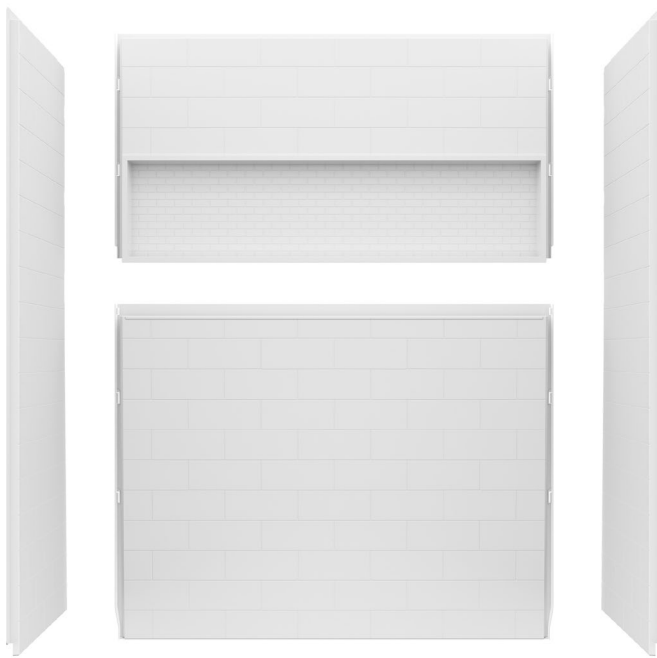

SE6030S

60 x 30 x 74

EVERYDAY

FEATURES

- 4-piece interlocking wall set designed to be quickly installed directly to a studded wall
- Featuring EverGrout®, the first realistic, textured grout lines made of durable molded compound
- 4" H x 8" W Subway Tile Pattern
- Built-in niche along back wall that can be left as-is or customized with tile
- Kit includes: 2-piece back wall, 2 side walls
- Available in White (010), Carrara (221) coming soon

PACKAGED DIMENSIONS

- 49" x 79" x 13"

MADE IN USA
WITH GLOBAL MATERIALS

SE6030S

60 x 30 x 74 inches

All dimensions are approximate. Structure measurements must be verified against the unit to ensure proper fit.

Model #	Material	Net Wt. lbs	Pkg. Wt. lbs
Shower Wall SE6030S	Molded Compound	113	138

DIMENSIONS

Specifications	inches
Width: Overall / Net	60 / 57 1/2
Depth: Overall / Net	31 1/4 / 30
Height: Overall / Net	75 1/4 / 74