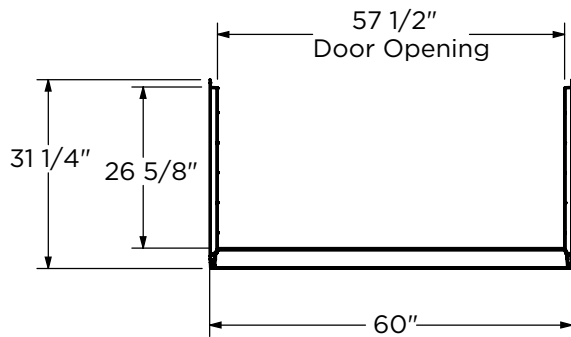

SE6030S

60 x 30 x 74

EVERYDAY

FEATURES

- 4-piece interlocking wall set designed to be quickly installed directly to a studded wall
- Featuring EverGrout®, the first realistic, textured grout lines made of durable molded compound
- 4" H x 8" W Subway Tile Pattern
- Built-in niche along back wall that can be left as-is or customized with tile
- Kit includes: 2-piece back wall, 2 side walls
- Available in White (010), Carrara (221) coming soon

PACKAGED DIMENSIONS

- 49" x 79" x 13"

MADE IN USA
WITH GLOBAL MATERIALS

SE6030S

60 x 30 x 74 inches

All dimensions are approximate. Structure measurements must be verified against the unit to ensure proper fit.

All dimensions are approximate. Structure measurements must be verified against the unit to ensure proper fit.

FEATURES Dimensional Tolerance $\pm \frac{3}{8}$ ". Dimensions needed for site preparation should be measured from the unit. Manufacturer assumes no responsibility for preparatory work.

Model #	Material	Net Wt. lbs	Pkg. Wt. lbs
Shower Wall SE6030S	Molded Compound	113	138

DIMENSIONS

Specifications	inches
Width: Overall / Net	60 / 57 1/2
Depth: Overall / Net	31 1/4 / 30
Height: Overall / Net	75 1/4 / 74