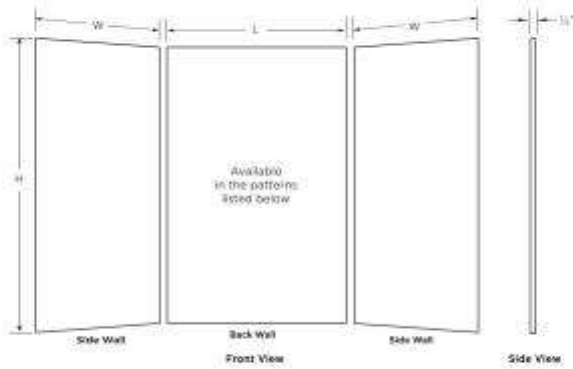

SK-364872 36 x 48 x 72 Swanstone® Smooth Glue up Tub Wall Kit

Model number:

SK364872.130

Dimensions: 36" x 48" x 72"

Installation: Glue up

Material: Swanstone®

3 PIECE WALL KIT

Builder Specification Drawing