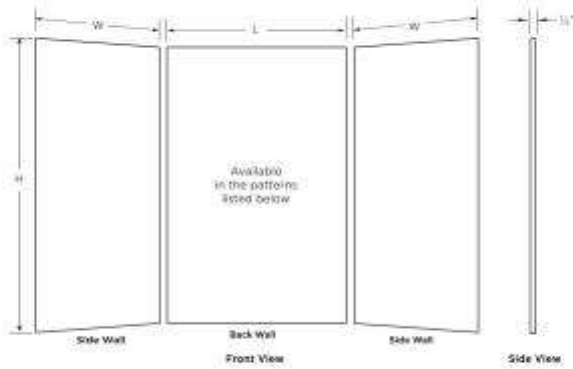

SK-364896 36 x 48 x 96 Swanstone® Smooth Glue up Shower Wall Kit

Model number:

SK364896.010

Dimensions: 36" x 48" x 96"

Installation: Glue up

Material: Swanstone®

3 PIECE WALL KIT

Builder Specification Drawing