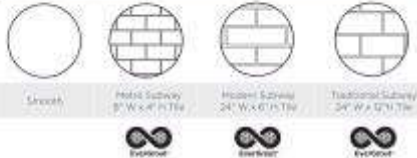

Patterns (Drawings not to scale)

Description	Length (L)	Width (W)	Heights (H) Available Height Sizes
Walls wall kit 4330	36"	36"	32", 34", 36"
Walls wall kit 4334	42"	36"	32", 34", 36"
Walls wall kit 5012	36"	36"	32", 34", 36"
Walls wall kit 5014	36"	36"	32", 34", 36"
Walls wall kit 5016	36"	36"	32", 34", 36"
Walls wall kit 6020	60"	36"	32", 34", 36"
Walls wall kit 6251	60"	36"	32", 34", 36"
Walls wall kit 6252	60"	36"	32", 34", 36"
Walls wall kit 6254	60"	36"	32", 34", 36"
Walls wall kit 6256	60"	36"	32", 34", 36"
Walls wall kit 8200	84"	36"	32", 34", 36"

BUILDING BETTER SURFACES | SWANSTONE.COM

Dimensions

36 x 48 x 96 In.
(914 x 1219 x 2438 mm)

Weight

232 lbs - 105 kg

Project:

Contractor:

Representative:

Date:

Tel:

Notes: