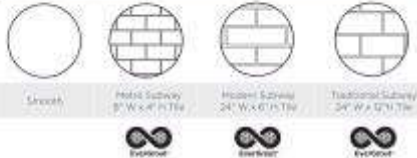

Patterns (Drawings not to scale)

Description	Length (L)	Width (W)	Heights (H) Available Height Sizes
Acrylic wall kit 4330	36"	60"	72", 84", 96"
Acrylic wall kit 4334	42"	36"	72", 84", 96"
Acrylic wall kit 5011	36"	36"	72", 84", 96"
Acrylic wall kit 5054	36"	54"	72", 84", 96"
Acrylic wall kit 5056	36"	36"	50", 66", 96"
Acrylic wall kit 6020	60"	50"	60", 72"
Acrylic wall kit 6251	60"	50"	72", 84", 96"
Acrylic wall kit 6252	60"	36"	72", 84", 96"
Acrylic wall kit 6254	60"	54"	72", 84", 96"
Acrylic wall kit 6256	60"	36"	72", 84", 96"
Acrylic wall kit 8201	60"	60"	72", 84", 96"

BUILDING BETTER SURFACES | SWANSTONE.COM

Dimensions

36 x 60 x 72 In.
(914 x 1524 x 1829 mm)

Weight

185 lbs - 84 kg

Project:

Contractor:

Representative:

Date:

Tel:

Notes: