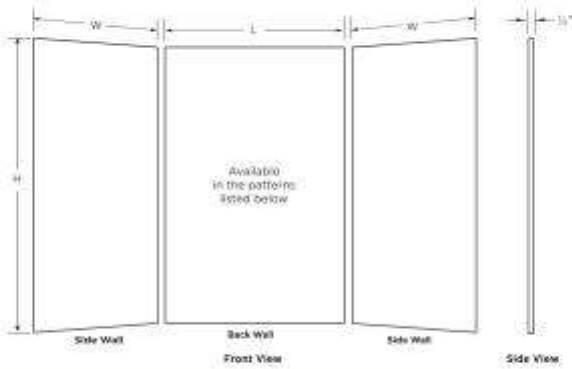

SK-366072 36 x 60 x 72 Swanstone® Smooth Glue up Tub Wall Kit

Model number:

SK366072.010

Dimensions: 36" x 60" x 72"

Installation: Glue up

Material: Swanstone®

3 PIECE WALL KIT

Builder Specification Drawing