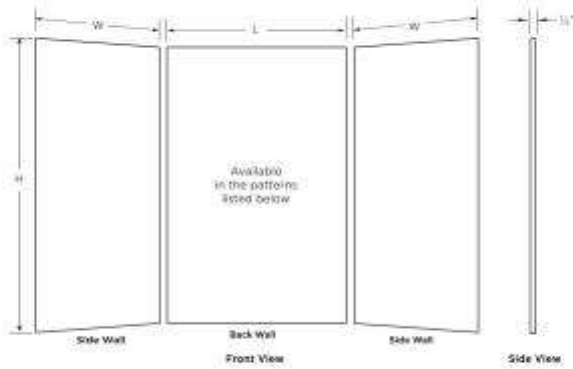

SK-366072 36 x 60 x 72 Swanstone® Smooth Glue up Tub Wall Kit

Model number:

SK366072.130

Dimensions: 36" x 60" x 72"

Installation: Glue up

Material: Swanstone®

3 PIECE WALL KIT

Builder Specification Drawing