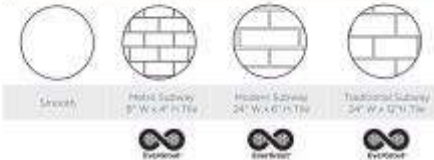

Patterns (Drawings not to scale)

Description	Length (L)	Width (W)	Heights (H) Available Height Sizes
Acrylic wall kit 8330	36"	60"	72", 84", 96"
Acrylic wall kit 4334	42"	36"	72", 84", 96"
Acrylic wall kit 5011	51"	30"	72", 84", 96"
Acrylic wall kit 5054	51"	36"	72", 84", 96"
Acrylic wall kit 5056	50"	36"	72", 84", 96"
Acrylic wall kit 6020	60"	50"	84", 96"
Acrylic wall kit 6251	60"	50"	72", 84", 96"
Acrylic wall kit 6252	62"	30"	72", 84", 96"
Acrylic wall kit 6254	62"	36"	72", 84", 96"
Acrylic wall kit 6256	62"	36"	72", 84", 96"
Acrylic wall kit 8202	82"	42"	72", 84", 96"

©2019 Swanstone, Inc.

BUILDING BETTER SURFACES | SWANSTONE.COM

Dimensions

36 x 60 x 72 In.
(914 x 1524 x 1829 mm)

Weight

185 lbs - 84 kg

Project:

Contractor:

Representative:

Date:

Tel:

Notes: