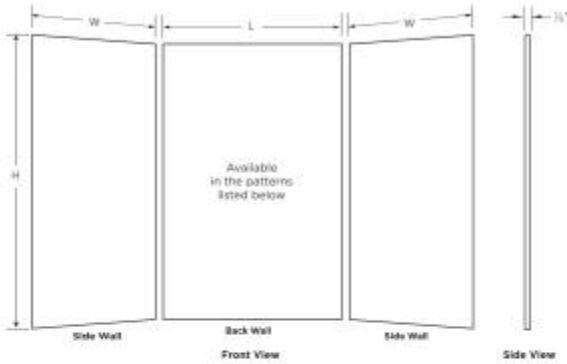

SK-366296 36 x 62 x 96 Swanstone® Smooth Glue up Shower Wall Kit

Model number:

SK366296.010

Dimensions: 36" x 62" x 96"

Installation: Glue up

Material: Swanstone®

3 PIECE WALL KIT

Builder Specification Drawing