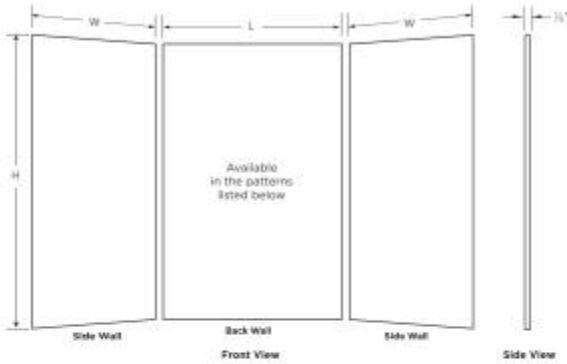

SK-366296 36 x 62 x 96 Swanstone® Smooth Glue up Shower Wall Kit

Model number:

SK366296.203

Dimensions: 36" x 62" x 96"

Installation: Glue up

Material: Swanstone®

3 PIECE WALL KIT

Builder Specification Drawing