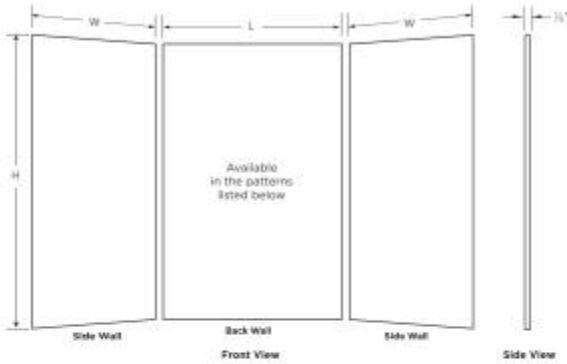

SMMK96-3262 32 x 62 x 96 Swanstone® Smooth Glue up Tub Wall Kit

Model number:

SMMK963262.011

Dimensions: 62" x 32" x 96"

Installation: Glue up

Material: Swanstone®

3 PIECE WALL KIT

Builder Specification Drawing