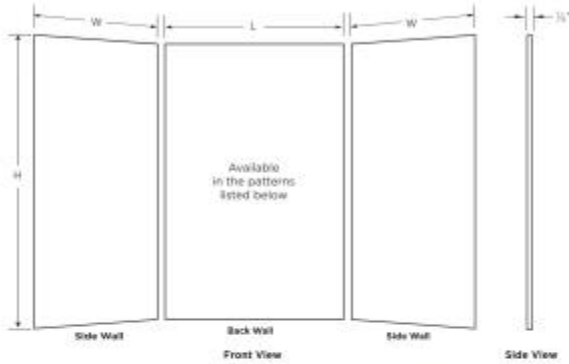

SMMK96-3636 36 x 36 x 96 Swanstone® Smooth Glue up Shower Wa

Model number:

SMMK963636.010

Dimensions: 36" x 36" x 96"

Installation: Glue up

Material: Swanstone®

3 PIECE WALL KIT

Builder Specification Drawing