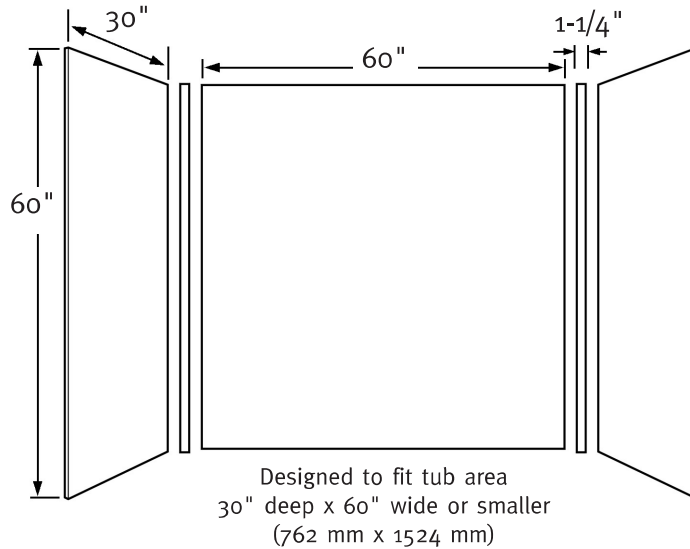

SS-60-3 Swanstone Bath Wall Kit

Manufactured from Swanstone solid surface
(See page 2 for detailed information.)

WARRANTY
Limited Lifetime – Residential
Limited 25-year – Commercial

Recommended for high-use traffic areas and commercial surfaces.

FEATURES

- Will not mold or mildew, no grout to clean.
- Ideal for both remodeling projects and new construction.
- Heat resistant—walls can handle steamer units.
- Reinforced solid surface means color and texture run all the way through and cannot wear away.
- Unique glue-up wall system includes a single back panel, two side panels and two corner molding strips.
- Optional **TK-6072** trim kit available.

SPECIFICATIONS

SS-60-3 Swanstone Bath Wall Kit

Model	Part	Tub Area Designed To Fit	Ship Wt. Lb.	Ship FedEx	Carton Dims. In.	Cu. Ft.
SS-60-3	SS00603	30" D x 60" W* (762 mm x 1524 mm) (or smaller)	145	—	66 x 66 x 4	10.08

Kit Includes: One flat back panel, two flat side panels, two corner moldings and color coordinated silicone.

Soap shelves and installation kit (**SS-29**) sold separately.

Packaging: Each kit is packed in a flat, rectangular carton.

ACCESSORIES

See page 56 for complete listing of all wall accessories.

STANDARDS AND RATINGS

American Society of Testing and Materials (ASTM) E-84: Class A Flame Spread Rating

American National Standard Institute—ANSI Z124.6

International Association of Plumbing and Mechanical Officials (IAPMO)—Listed

cUPC listed—Certified to CSA Test Standard B45.5 by IAPMO

Uniform Plumbing Code (UPC)

For a complete list of tests and results see the Technical Data Sheet.

SUPPORT DOCUMENTS

Installation instructions available at swanstone.com.

COLORS

Solid Colors:

- White (010)
- Bisque (018)
- Bone (037)

Aggregate Colors:

- Acorn (123) 🍂
- Arctic Granite (035)
- Baby's Breath (168)
- Barley (091)
- Bermuda Sand (040)
- Canyon (124) 🍂
- Caraway Seed (169)
- Cloud Bone (126)
- Cloud White (125)
- Glacier (121) 🍂
- Golden Steppe (128)
- Gray Granite (042)

- Ice (130)
- Mountain Haze (129)
- Night Sky (012)
- Pebble (072)
- Prairie (122)
- Tahiti Desert (050)
- Tahiti Gray (053)
- Tahiti Ivory (059)
- Tahiti Matrix (058)
- Tahiti Sand (051)
- Tahiti White (011)
- Tundra (131)

🍂 Our Planet Colors

MAINTENANCE AND CLEANING INFORMATION

Clean regularly with common household liquid cleaners and rinse within five minutes of application. Occasional scrubbing with abrasive cleaners ensures that the original luster will be maintained. **Do not** use "leave on" cleaning products, such as automatic spray shower cleaners. Prolonged contact with harsh chemicals could have an adverse reaction over time and discolor surfaces. **Do not** use cleaning agents that caution use on acrylic, polyester or plastics.