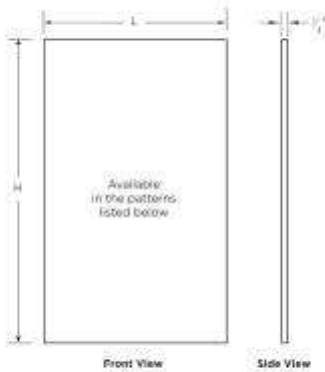

SS-3672-1 36 x 72 Swanstone® Smooth Glue up Bathtub and Shower

Model number:

SS0367201.010

Dimensions: 36" x 0.25" x 72"

Installation: Glue up

Material: Swanstone®

Standard Features:

- Single wall panel measuring 36" wide by 72" high
- Smooth wall design for a sleek, minimalistic look
- Reinforced solid surface means color and texture run all the way through and cannot wear away.
- No grout to maintain; will not mold or mildew.
- Ideal for remodeling - panels glue up over existing surface.

Model number:

SS0367201.010

Dimensions: 36" x 0.25" x 72"

Installation: Glue up

Material: Swanstone®

SINGLE WALL PANEL

Builder Specification Drawing

Dimensions

36 x 1/4 x 72 In.
(914 x 6 x 1829 mm)

Weight

53 lbs - 24 kg

Patterns (Drawings not to scale)

| Description | Length (L) | Height (H) Available Height Sizes |
|-----------------------|------------|--------------------------------------|
| Single wall panel 30" | 30" | 32", 64", 96" |
| Single wall panel 32" | 32" | 32", 64", 96" |
| Single wall panel 34" | 34" | 32", 64", 96" |
| Single wall panel 36" | 36" | 32", 64", 96" |
| Single wall panel 38" | 38" | 32", 64", 96" |
| Single wall panel 40" | 40" | 32", 64", 96" |
| Single wall panel 42" | 42" | 32", 64", 96" |
| Single wall panel 44" | 44" | 32", 64", 96" |
| Single wall panel 46" | 46" | 32", 64", 96" |
| Single wall panel 48" | 48" | 32", 64", 96" |
| Single wall panel 50" | 50" | 32", 64", 96" |
| Single wall panel 52" | 52" | 32", 64", 96" |
| Single wall panel 54" | 54" | 32", 64", 96" |
| Single wall panel 56" | 56" | 32", 64", 96" |
| Single wall panel 58" | 58" | 32", 64", 96" |
| Single wall panel 60" | 60" | 32", 64", 96" |
| Single wall panel 62" | 62" | 32", 64", 96" |
| Single wall panel 64" | 64" | 32", 64", 96" |
| Single wall panel 66" | 66" | 32", 64", 96" |
| Single wall panel 68" | 68" | 32", 64", 96" |
| Single wall panel 70" | 70" | 32", 64", 96" |
| Single wall panel 72" | 72" | 32", 64", 96" |