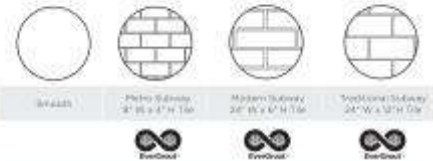

SS-3672-1 36 x 72 Swanstone® Smooth Glue up Bathtub and Shower

Model number:

SS0367201.010

Dimensions: 36" x 0.25" x 72"

Installation: Glue up

Material: Swanstone®

Standard Features:

- Single wall panel measuring 36" wide by 72" high
- Smooth wall design for a sleek, minimalistic look
- Reinforced solid surface means color and texture run all the way through and cannot wear away.
- No grout to maintain; will not mold or mildew.
- Ideal for remodeling - panels glue up over existing surface.

Model number:

SS0367201.010

Dimensions: 36" x 0.25" x 72"

Installation: Glue up

Material: Swanstone®

SINGLE WALL PANEL

Builder Specification Drawing

Dimensions

36 x 1/4 x 72 In.
(914 x 6 x 1829 mm)

Weight

53 lbs - 24 kg

Patterns (Drawings not to scale)

| Description | Length (L) | Height (H) Available Height Sizes |
|-----------------------|------------|--------------------------------------|
| Single wall panel 30" | 30" | 32", 64", 96" |
| Single wall panel 32" | 32" | 32", 64", 96" |
| Single wall panel 34" | 34" | 32", 64", 96" |
| Single wall panel 36" | 36" | 32", 64", 96" |
| Single wall panel 38" | 38" | 32", 64", 96" |
| Single wall panel 40" | 40" | 32", 64", 96" |
| Single wall panel 42" | 42" | 32", 64", 96" |
| Single wall panel 44" | 44" | 32", 64", 96" |
| Single wall panel 46" | 46" | 32", 64", 96" |
| Single wall panel 48" | 48" | 32", 64", 96" |
| Single wall panel 50" | 50" | 32", 64", 96" |
| Single wall panel 52" | 52" | 32", 64", 96" |
| Single wall panel 54" | 54" | 32", 64", 96" |
| Single wall panel 56" | 56" | 32", 64", 96" |
| Single wall panel 58" | 58" | 32", 64", 96" |
| Single wall panel 60" | 60" | 32", 64", 96" |
| Single wall panel 62" | 62" | 32", 64", 96" |
| Single wall panel 64" | 64" | 32", 64", 96" |
| Single wall panel 66" | 66" | 32", 64", 96" |
| Single wall panel 68" | 68" | 32", 64", 96" |
| Single wall panel 70" | 70" | 32", 64", 96" |
| Single wall panel 72" | 72" | 32", 64", 96" |