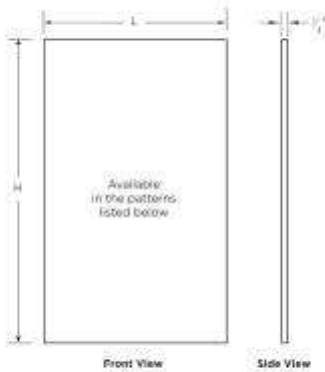

SS-3696-2 36 x 96 Swanstone® Smooth Glue up Bathtub and Shower

Model number:

SS0369602.010

Dimensions: 36" x 0.25" x 96"

Installation: Glue up

Material: Swanstone®

Standard Features:

- Two wall panels measuring 36" wide by 96" high
- Smooth wall design for a sleek, minimalistic look
- Reinforced solid surface means color and texture run all the way through and cannot wear away.
- No grout to maintain; will not mold or mildew.
- Ideal for remodeling - panels glue up over existing surface.

Model number:

SS0369602.010

Dimensions: 36" x 0.25" x 96"

Installation: Glue up

Material: Swanstone®

SINGLE WALL PANEL

Builder Specification Drawing

Dimensions

36 x 1/4 x 96 In.
(914 x 6 x 2438 mm)

Weight

131 lbs - 59 kg

Patterns (Drawings not to scale)

Description	Length (L)	Height (H) Available Height Sizes
Single wall panel 30"	30"	32", 64", 96"
Single wall panel 32"	32"	32", 64", 96"
Single wall panel 34"	34"	32", 64", 96"
Single wall panel 36"	36"	32", 64", 96"
Single wall panel 38"	38"	32", 64", 96"
Single wall panel 40"	40"	32", 64", 96"
Single wall panel 42"	42"	32", 64", 96"
Single wall panel 44"	44"	32", 64", 96"
Single wall panel 46"	46"	32", 64", 96"
Single wall panel 48"	48"	32", 64", 96"