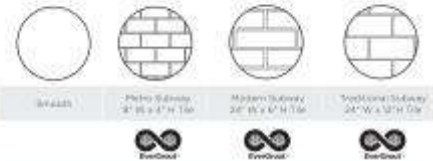

SS-3696-2 36 x 96 Swanstone® Smooth Glue up Bathtub and Shower

Model number:

SS0369602.010

Dimensions: 36" x 0.25" x 96"

Installation: Glue up

Material: Swanstone®

Standard Features:

- Two wall panels measuring 36" wide by 96" high
- Smooth wall design for a sleek, minimalistic look
- Reinforced solid surface means color and texture run all the way through and cannot wear away.
- No grout to maintain; will not mold or mildew.
- Ideal for remodeling - panels glue up over existing surface.

Model number:

SS0369602.010

Dimensions: 36" x 0.25" x 96"

Installation: Glue up

Material: Swanstone®

SINGLE WALL PANEL

Builder Specification Drawing

Dimensions

36 x 1/4 x 96 In.
(914 x 6 x 2438 mm)

Weight

131 lbs - 59 kg

Patterns (Drawings not to scale)

Description	Length (L)	Height (H) Available Height Sizes
Single wall panel 30"	30"	32", 64", 96"
Single wall panel 32"	32"	32", 64", 96"
Single wall panel 34"	34"	32", 64", 96"
Single wall panel 36"	36"	32", 64", 96"
Single wall panel 38"	38"	32", 64", 96"
Single wall panel 40"	40"	32", 64", 96"
Single wall panel 42"	42"	32", 64", 96"
Single wall panel 44"	44"	32", 64", 96"
Single wall panel 46"	46"	32", 64", 96"
Single wall panel 48"	48"	32", 64", 96"