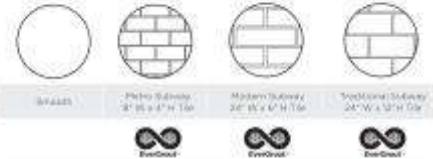

SS-4896-1 48 x 96 Swanstone® Smooth Glue up Bathtub and Shower

Model number:

SS0489601.010

Dimensions: 48" x 0.25" x 96"

Installation: Glue up

Material: Swanstone®

Standard Features:

- Single wall panel measuring 48" wide by 96" high
- Smooth wall design for a sleek, minimalistic look
- Reinforced solid surface means color and texture run all the way through and cannot wear away.
- No grout to maintain; will not mold or mildew.
- Ideal for remodeling - panels glue up over existing surface.

Model number:

SS0489601.010

Dimensions: 48" x 0.25" x 96"

Installation: Glue up

Material: Swanstone®

SINGLE WALL PANEL

Builder Specification Drawing

Dimensions

48 x 1/4 x 96 In.
(1219 x 6 x 2438 mm)

Weight

96 lbs - 44 kg

Patterns (Drawings not to scale)

Description	Length (L)	Heights (H) Available Height Sizes
Single wall panel 30"	30"	32", 64", 96"
Single wall panel 32"	32"	32", 64", 96"
Single wall panel 34"	34"	32", 64", 96"
Single wall panel 36"	36"	32", 64", 96"
Single wall panel 38"	38"	32", 64", 96"
Single wall panel 40"	40"	32", 64", 96"
Single wall panel 42"	42"	32", 64", 96"
Single wall panel 44"	44"	32", 64", 96"
Single wall panel 46"	46"	32", 64", 96"
Single wall panel 48"	48"	32", 64", 96"