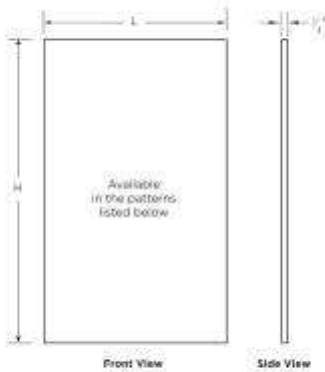

SS-4896-1 48 x 96 Swanstone® Smooth Glue up Bathtub and Shower

Model number:

SS0489601.010

Dimensions: 48" x 0.25" x 96"

Installation: Glue up

Material: Swanstone®

Standard Features:

- Single wall panel measuring 48" wide by 96" high
- Smooth wall design for a sleek, minimalistic look
- Reinforced solid surface means color and texture run all the way through and cannot wear away.
- No grout to maintain; will not mold or mildew.
- Ideal for remodeling - panels glue up over existing surface.

Model number:

SS0489601.010

Dimensions: 48" x 0.25" x 96"

Installation: Glue up

Material: Swanstone®

SINGLE WALL PANEL

Builder Specification Drawing

Dimensions

48 x 1/4 x 96 In.
(1219 x 6 x 2438 mm)

Weight

96 lbs - 44 kg

Patterns (Drawings not to scale)

Description	Length (L)	Heights (H) Available Height Sizes
Single wall panel 30"	30"	32", 64", 96"
Single wall panel 32"	32"	32", 64", 96"
Single wall panel 34"	34"	32", 64", 96"
Single wall panel 36"	36"	32", 64", 96"
Single wall panel 38"	38"	32", 64", 96"
Single wall panel 40"	40"	32", 64", 96"
Single wall panel 42"	42"	32", 64", 96"
Single wall panel 44"	44"	32", 64", 96"
Single wall panel 46"	46"	32", 64", 96"
Single wall panel 48"	48"	32", 64", 96"