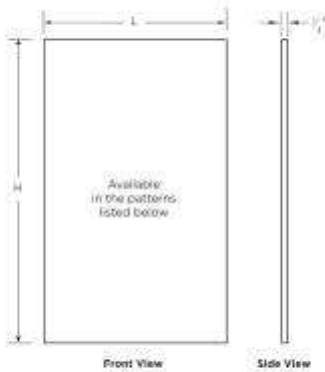

SS-6072-1 60 x 72 Swanstone® Smooth Glue up Bathtub and Shower

Model number:

SS0607201.010

Dimensions: 60" x 0.25" x 72"

Installation: Glue up

Material: Swanstone®

Standard Features:

- Single wall panel measuring 60" wide by 60" high
- Smooth wall design for a sleek, minimalistic look
- Reinforced solid surface means color and texture run all the way through and cannot wear away.
- Will not mold or mildew, no grout to clean.
- Ideal for remodeling - panels glue up over existing surface.

SS-6072-1 60 x 72 Swanstone® Smooth Glue up Bathtub and Shower

Model number:

SS0607201.010

Dimensions: 60" x 0.25" x 72"

Installation: Glue up

Material: Swanstone®

SINGLE WALL PANEL

Builder Specification Drawing

Dimensions

60 x 1/4 x 72 In.
(1524 x 6 x 1829 mm)

Weight

117 lbs - 53 kg

Patterns (Drawings not to scale)

Description	Length (L)	Heights (H) Available Height Sizes
Single wall panel 30"	30"	72", 84", 96"
Single wall panel 32"	32"	72", 84", 96"
Single wall panel 34"	34"	72", 84", 96"
Single wall panel 36"	36"	72", 84", 96"
Single wall panel 38"	38"	72", 84", 96"
Single wall panel 40"	40"	72", 84", 96"
Single wall panel 42"	42"	72", 84", 96"
Single wall panel 50"	50"	72", 84", 96"
Single wall panel 60"	60"	72", 84", 96"