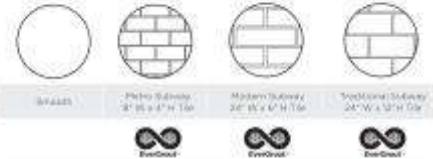

SS-6072-1 60 x 72 Swanstone® Smooth Glue up Bathtub and Shower

Model number:

SS0607201.010

Dimensions: 60" x 0.25" x 72"

Installation: Glue up

Material: Swanstone®

Standard Features:

- Single wall panel measuring 60" wide by 60" high
- Smooth wall design for a sleek, minimalistic look
- Reinforced solid surface means color and texture run all the way through and cannot wear away.
- Will not mold or mildew, no grout to clean.
- Ideal for remodeling - panels glue up over existing surface.

SS-6072-1 60 x 72 Swanstone® Smooth Glue up Bathtub and Shower

Model number:

SS0607201.010

Dimensions: 60" x 0.25" x 72"

Installation: Glue up

Material: Swanstone®

SINGLE WALL PANEL

Builder Specification Drawing

Dimensions

60 x 1/4 x 72 In.
(1524 x 6 x 1829 mm)

Weight

117 lbs - 53 kg

Patterns (Drawings not to scale)

Description	Length (L)	Heights (H) Available Height Sizes
Single wall panel 30"	30"	72", 84", 96"
Single wall panel 32"	32"	72", 84", 96"
Single wall panel 34"	34"	72", 84", 96"
Single wall panel 36"	36"	72", 84", 96"
Single wall panel 38"	38"	72", 84", 96"
Single wall panel 40"	40"	72", 84", 96"
Single wall panel 42"	42"	72", 84", 96"
Single wall panel 50"	50"	72", 84", 96"
Single wall panel 60"	60"	72", 84", 96"