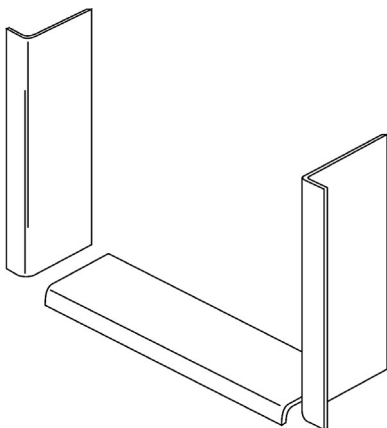

SIMPLE WINDOW SILL PROTECTION

Swan's window trim kits protect windows and drywall from moisture damage. Easily coordinate with Swan's bath systems or wainscoting to drastically simplify installation in the fraction of the time.

- Easily coordinate with Swan bath wall kits or Swanstone Wainscoting.
- Easy to install and reduce fabrication time - window sills can be easily trimmed to size
- Easy to clean, durable and is virtually maintenance-free

SSWTK SWANSTONE WINDOW TRIM KIT WTK-1 HIGH GLOSS WINDOW TRIM KIT

Designed for window sill applications up to 36" wide and 10" deep.

SSWTK

WTK-1