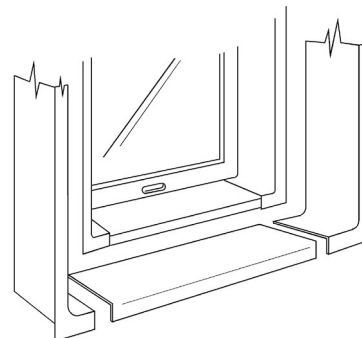

SIMPLE WINDOW SILL PROTECTION

Swan's window trim kits protect windows and drywall from moisture damage. Easily coordinate with Swan's bath systems or wainscoting to drastically simplify installation in the fraction of the time.

- Easily coordinate with Swan bath wall kits or Swanstone Wainscoting.
- Easy to install and reduce fabrication time - window sills can be easily trimmed to size
- Easy to clean, durable and is virtually maintenance-free

SSWTK SWANSTONE WINDOW TRIM KIT WTK-1 HIGH GLOSS WINDOW TRIM KIT

Designed for window sill applications up to 36" wide and 10" deep.

SSWTK

WTK-1