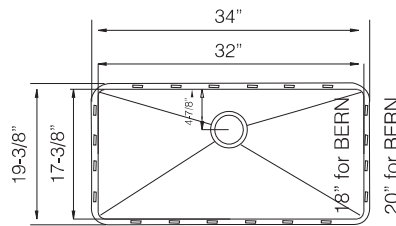

### 37-1/2" X LARGE SINGLE BOWL

Bowl Depth 10"  
Recommended Cabinet Size 42"  
Actual Weight 40 lbs.

**JERUSALEM** / TZ RS900

Custom Accessories

### 34" LARGE SINGLE BOWL

Bowl Depth 10"  
Recommended Cabinet Size 36"  
Actual Weight 35 lbs.

**RETRO** / TZ RS814 32" x 17-3/8"  
**BERN** / TZ RS816 32" x 18"

Custom Accessories

### 33" LARGE SINGLE BOWL

Bowl Depth 10"  
Recommended Cabinet Size 36"  
Actual Weight 35 lbs.

**LYON** / TZ RS787

Custom Accessories

### 30" LARGE SINGLE BOWL

Bowl Depth 10"  
Recommended Cabinet Size 33"  
Actual Weight 30 lbs.

**PARMA** / TZ RS711

Custom Accessories

**NEW**