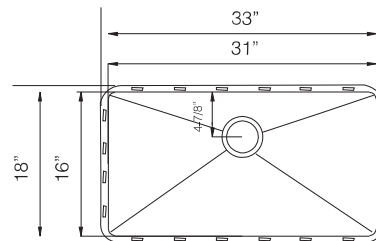

### 37-1/2" X LARGE SINGLE BOWL

Bowl Depth 10"  
Recommended Cabinet Size 42"  
Actual Weight 40 lbs.

**JERUSALEM** / TZ RS900

Custom Accessories

### 34" LARGE SINGLE BOWL

Bowl Depth 10"  
Recommended Cabinet Size 36"  
Actual Weight 35 lbs.

**RETRO** / TZ RS814 32" x 17-3/8"  
**BERN** / TZ RS816 32" x 18"

Custom Accessories

### 33" LARGE SINGLE BOWL

Bowl Depth 10"  
Recommended Cabinet Size 36"  
Actual Weight 35 lbs.

**LYON** / TZ RS787

Custom Accessories

### 30" LARGE SINGLE BOWL

Bowl Depth 10"  
Recommended Cabinet Size 33"  
Actual Weight 30 lbs.

**PARMA** / TZ RS711

Custom Accessories

**NEW**