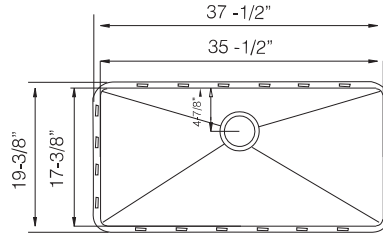

### 37-1/2" X LARGE SINGLE BOWL

Bowl Depth 10"  
Recommended Cabinet Size 42"  
Actual Weight 40 lbs.

**JERUSALEM** / TZ RS900

Custom Accessories

### 34" LARGE SINGLE BOWL

Bowl Depth 10"  
Recommended Cabinet Size 36"  
Actual Weight 35 lbs.

**RETRO** / TZ RS814 32" x 17-3/8"  
**BERN** / TZ RS816 32" x 18"

Custom Accessories

### 33" LARGE SINGLE BOWL

Bowl Depth 10"  
Recommended Cabinet Size 36"  
Actual Weight 35 lbs.

**LYON** / TZ RS787

Custom Accessories

### 30" LARGE SINGLE BOWL

Bowl Depth 10"  
Recommended Cabinet Size 33"  
Actual Weight 30 lbs.

**PARMA** / TZ RS711

Custom Accessories

**NEW**