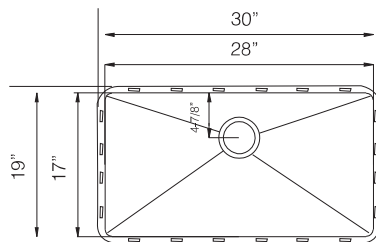

### 37-1/2" X LARGE SINGLE BOWL

Bowl Depth 10"  
Recommended Cabinet Size 42"  
Actual Weight 40 lbs.

**JERUSALEM** / TZ RS900

Custom Accessories

### 34" LARGE SINGLE BOWL

Bowl Depth 10"  
Recommended Cabinet Size 36"  
Actual Weight 35 lbs.

**RETRO** / TZ RS814 32" x 17-3/8"  
**BERN** / TZ RS816 32" x 18"

Custom Accessories

### 33" LARGE SINGLE BOWL

Bowl Depth 10"  
Recommended Cabinet Size 36"  
Actual Weight 35 lbs.

**LYON** / TZ RS787

Custom Accessories

### 30" LARGE SINGLE BOWL

Bowl Depth 10"  
Recommended Cabinet Size 33"  
Actual Weight 30 lbs.

**PARMA** / TZ RS711

Custom Accessories

**NEW**