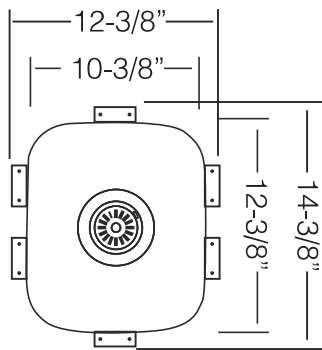

### GENERAL

Fine quality sink bowls formed of 18 gauge BA 304 18/10 nickel bearing stainless steel.

### DESIGN FEATURES

- Bowl Depth : 7"
- Finish : Soft Satin Finish
- Underside : Sound absorbing pads with special paint.
- Drain Opening : 3-1/2"

### SINK DIMENSIONS (INCHES)

## SPECIFICATIONS

Patented in USA and Canada; Foreign Patents Pending

Recommended Cabinet Size 15"

Watch the TopZero Sink  
Installation video on [YouTube](#)

follow / like us @