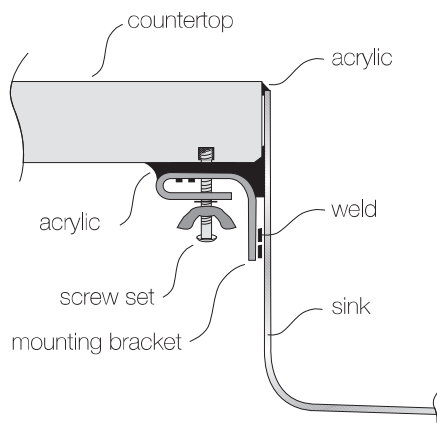

TOPZERO®

PRAGUE TZ D265

Seamless Edge Stainless Steel Sink

GENERAL

Fine quality sink bowls formed of 18 gauge BA 304 18/10 nickel bearing stainless steel.

DESIGN FEATURES

- Bowl Depth : 7"
- Finish : Soft Satin Finish
- Underside : Sound absorbing pads with special paint.
- Drain Opening : 3-1/2"

OPTIONAL ACCESSORIES

Stainless Steel Drying Rack DR 425

SINK DIMENSIONS (INCHES)

INSTALLATION PROFILE *

SPECIFICATIONS

Patented in USA and Canada; Foreign Patents Pending

Recommended Cabinet Size 15"

Watch the TopZero Sink
Installation video on [YouTube](#)

follow / like us @