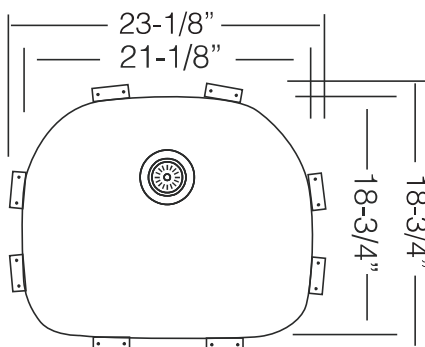

TOPZERO®

DUBLIN TZ D537

Seamless Edge Stainless Steel Sink

GENERAL

Fine quality sink bowls formed of 18 gauge BA 304 18/10 nickel bearing stainless steel.

DESIGN FEATURES

Bowl Depth : 9"
Finish : Soft Satin Finish
Underside : Sound absorbing pads
and special paint
Drain Opening : 3-1/2"

OPTIONAL ACCESSORIES

Stainless Steel Bottom Grid GR 537
Stainless Steel Grid RB 537
Wood Cutting Board CB 37
Stainless Steel Drying Rack DR 495

SINK DIMENSIONS (INCHES)

INSTALLATION PROFILE *

SPECIFICATIONS

Patented in USA; Foreign Patents Pending

Recommended Cabinet Size 27"

Watch the TopZero Sink
Installation video on [YouTube](#)

follow / like us @