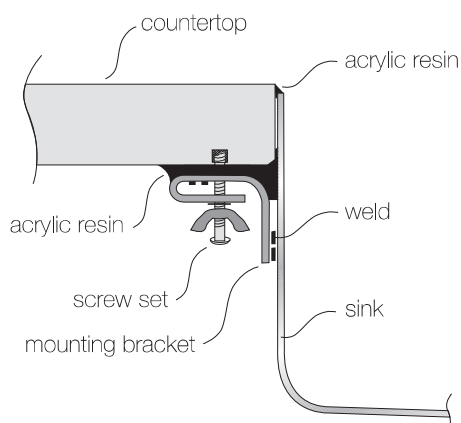

TOPZERO®

DUBLIN TZ D537

Seamless Edge Stainless Steel Sink

GENERAL

Fine quality sink bowls formed of 18 gauge BA 304 18/10 nickel bearing stainless steel.

DESIGN FEATURES

Bowl Depth : 9"
Finish : Soft Satin Finish
Underside : Sound absorbing pads
and special paint
Drain Opening : 3-1/2"

OPTIONAL ACCESSORIES

Stainless Steel Bottom Grid GR 537
Stainless Steel Grid RB 537
Wood Cutting Board CB 37
Stainless Steel Drying Rack DR 495

SINK DIMENSIONS (INCHES)

INSTALLATION PROFILE *

SPECIFICATIONS

Patented in USA; Foreign Patents Pending

Recommended Cabinet Size 27"

Watch the TopZero Sink
Installation video on [YouTube](#)

follow / like us @