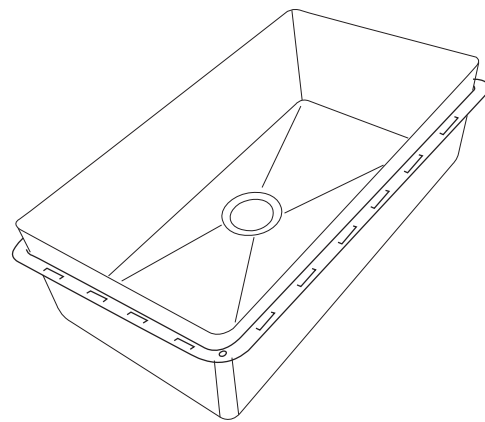

TOPZERO®

JERUSALEM TZ RS900

Seamless Edge Stainless Steel Sink

GENERAL

Fine quality sink bowls formed of 16 gauge BA 304 18/10 nickel bearing stainless steel.

DESIGN FEATURES

Bowl Depth : 10"
Finish : Soft Satin Finish
Underside : Sound absorbing pads
and special paint
Drain Opening : 3-1/2"

OPTIONAL ACCESSORIES

Stainless Steel Bottom Grid GRS 900
Bamboo Cutting Board CBS 49
Drying Rack DR 495

SINK DIMENSIONS (INCHES)

INSTALLATION PROFILE *

SPECIFICATIONS

Patented in USA; Foreign Patents Pending