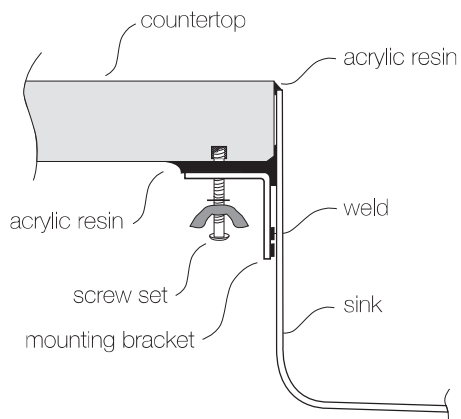

TOPZERO®

JERUSALEM TZ RS900

Seamless Edge Stainless Steel Sink

GENERAL

Fine quality sink bowls formed of 16 gauge BA 304 18/10 nickel bearing stainless steel.

DESIGN FEATURES

Bowl Depth : 10"
Finish : Soft Satin Finish
Underside : Sound absorbing pads
and special paint
Drain Opening : 3-1/2"

OPTIONAL ACCESSORIES

Stainless Steel Bottom Grid GRS 900
Bamboo Cutting Board CBS 49
Drying Rack DR 495

SINK DIMENSIONS (INCHES)

INSTALLATION PROFILE *

SPECIFICATIONS

Patented in USA; Foreign Patents Pending