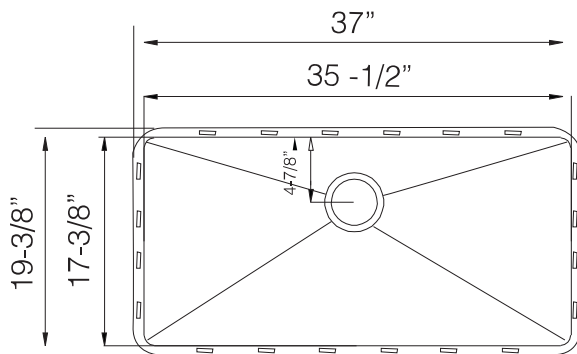

TOPZERO®

JERUSALEM TZ RS900

Seamless Edge Stainless Steel Sink

GENERAL

Fine quality sink bowls formed of 16 gauge BA 304 18/10 nickel bearing stainless steel.

DESIGN FEATURES

Bowl Depth : 10"
Finish : Soft Satin Finish
Underside : Sound absorbing pads
and special paint
Drain Opening : 3-1/2"

OPTIONAL ACCESSORIES

Stainless Steel Bottom Grid GRS 900
Bamboo Cutting Board CBS 49
Drying Rack DR 495

SINK DIMENSIONS (INCHES)

INSTALLATION PROFILE *

SPECIFICATIONS

Patented in USA; Foreign Patents Pending