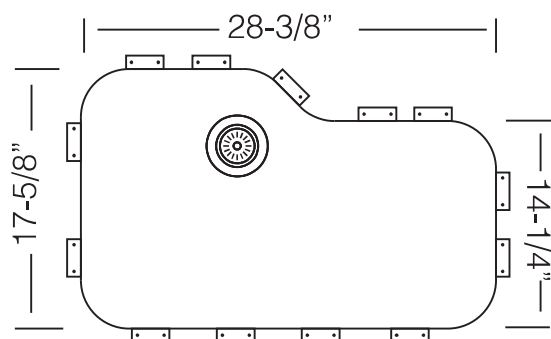

TOPZERO®

VIENNA TZ X760

Seamless Edge Stainless Steel Sink

GENERAL

Fine quality sink bowls formed of 18 gauge BA 304 18/10 nickel bearing stainless steel.

DESIGN FEATURES

Bowl Depth : 9"
Finish : Soft Satin Finish
Underside : Sound absorbing pads and special paint
Drain Opening : 3-1/2"

OPTIONAL ACCESSORIES

Stainless Steel Bottom Grid GR 760
Wood Cutting Board With CC 760
St. Steel Colander
Stainless Steel Drying Rack DR 425

SINK DIMENSIONS (INCHES)

INSTALLATION PROFILE *

SPECIFICATIONS

Patented in USA; Foreign Patents Pending

Recommended Cabinet Size 33"

Watch the TopZero Sink
Installation video on [YouTube](#)

follow / like us @ [f](#) [t](#) [You Tube](#) [P](#) [i](#) [houzz](#)