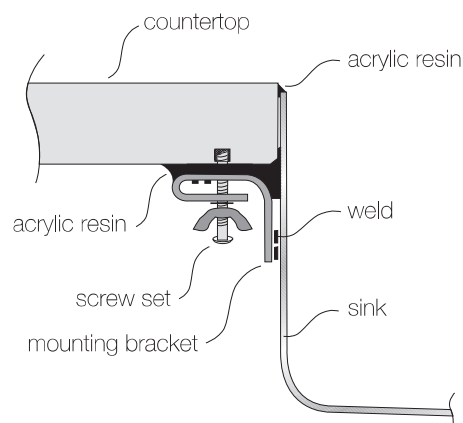

TOPZERO®

VIENNA TZ X760

Seamless Edge Stainless Steel Sink

GENERAL

Fine quality sink bowls formed of 18 gauge BA 304 18/10 nickel bearing stainless steel.

DESIGN FEATURES

Bowl Depth : 9"
Finish : Soft Satin Finish
Underside : Sound absorbing pads and special paint
Drain Opening : 3-1/2"

OPTIONAL ACCESSORIES

Stainless Steel Bottom Grid GR 760
Wood Cutting Board With CC 760
St. Steel Colander
Stainless Steel Drying Rack DR 425

SINK DIMENSIONS (INCHES)

INSTALLATION PROFILE *

SPECIFICATIONS

Patented in USA; Foreign Patents Pending

Recommended Cabinet Size 33"

Watch the TopZero Sink
Installation video on [YouTube](#)

follow / like us @ [f](#) [t](#) [You Tube](#) [P](#) [i](#) [houzz](#)