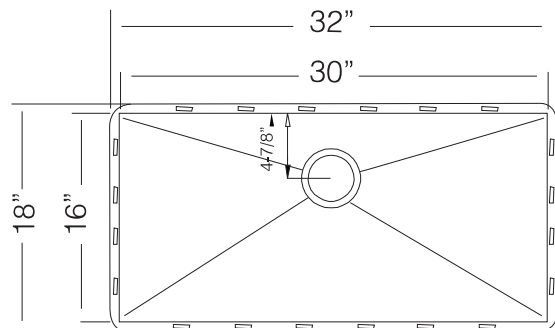

TOPZERO®

BOLOGNA TZ Z762

Seamless Edge Stainless Steel Sink

GENERAL

Fine quality sink bowls formed of 16 gauge BA 304 18/10 nickel bearing stainless steel.

DESIGN FEATURES

Bowl Depth : 10"
Finish : Soft Satin Finish
Underside : Sound absorbing pads and special paint
Drain Opening : 3-1/2"

SINK DIMENSIONS (INCHES)

INSTALLATION PROFILE *

SPECIFICATIONS

Patented in USA; Foreign Patents Pending

Watch the TopZero Sink
Installation video on [YouTube](#)

follow / like us @