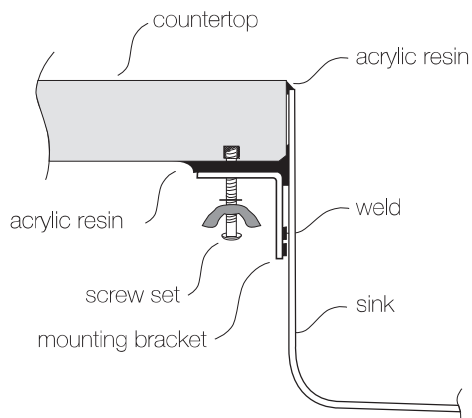

TOPZERO®

BOLOGNA TZ Z762

Seamless Edge Stainless Steel Sink

GENERAL

Fine quality sink bowls formed of 16 gauge BA 304 18/10 nickel bearing stainless steel.

DESIGN FEATURES

Bowl Depth : 10"
Finish : Soft Satin Finish
Underside : Sound absorbing pads and special paint
Drain Opening : 3-1/2"

OPTIONAL ACCESSORIES

Stainless Steel Bottom Grid	GRS 762
Bamboo Cutting Board	CBS 90
Glass Cutting Board	G 21.40
Stainless Steel Drying Rack	DR 455
Stainless Steel Colander	CL 406
Stainless Steel Colander	CT10

SINK DIMENSIONS (INCHES)

INSTALLATION PROFILE *

SPECIFICATIONS

Patented in USA; Foreign Patents Pending

Watch the TopZero Sink
Installation video on [YouTube](#)

follow / like us @