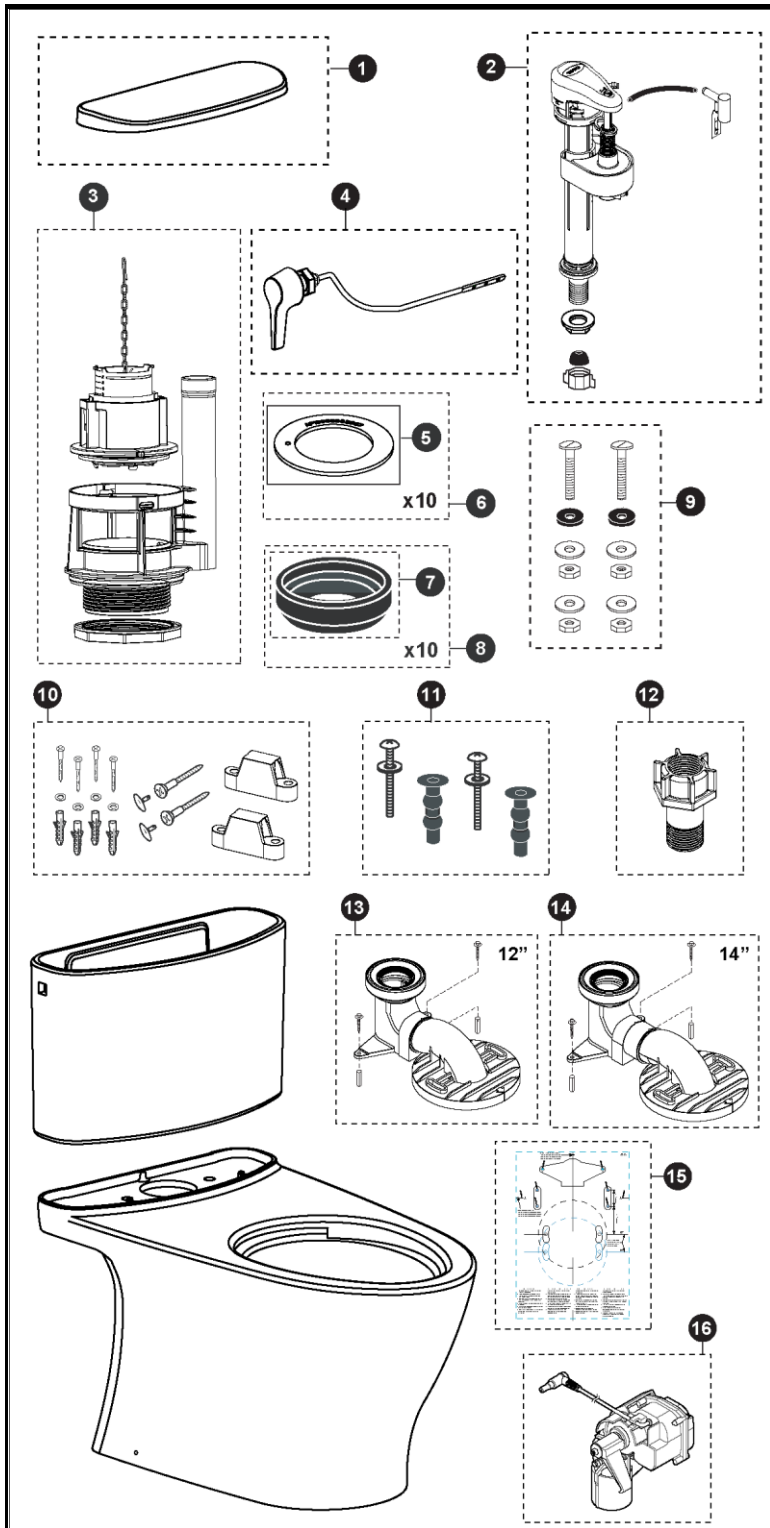

# MS442124CEF(G), MS442234CEFG, MW4423046CEFG(A) & MW4423056CEFG(A)

MS442124CEF  
CT442CUFT40  
ST442EA / SS124

MS442234CEFG  
CST442CEFGT40  
ST442EA  
SS234

MW4423046CEFG(A)  
CT442CUFGT40  
ST442EA  
SW3046AT40

MW4423056CEFG(A)  
CT442CUFGT40  
ST442EA  
SW3056AT40

**2-pc Nexus®**

**1.28Gpf Toilet, Elongated, Universal Height,  
TORNADO FLUSH®, Unifit Rough-in,  
(including CEFIONTECT® & Auto Flush)**

MS442124CEFG  
CT442CUFGT40  
ST442EA / SS124

Item	Part	Description
1	TCU442CRE#01 TCU442CRE#03 TCU442CRE#11 TCU442CRE#12 TCU442CRE#51	Tank Lid - Cotton Tank Lid - Bone Tank Lid - Colonial White Tank Lid - Sedona Beige Tank Lid - Ebony
2	TSU83.35-A	Fill Valve
3	THU652-A	Flush Valve
4	THU750#CP	Trip Lever
5	THU407	Seal Gasket (1 piece)
6	THU370	Seal Gasket (10 pieces)
7	9BU024E	Tank to Bowl Gaskets (1 piece)
8	THU131	Tank to Bowl Gaskets (10 pieces)
9	TSU01D	Tank Mounting Hardware
10	THU764#01-A THU764#03-A THU764#12-A THU764#51-A	Toilet Mounting Hardware - Cotton & Col. White Toilet Mounting Hardware - Bone Toilet Mounting Hardware - Sedona Beige Toilet Mounting Hardware - Ebony
11	THU651N	Top Mounting Hardware for Seat
12	9AU321-A	Fill Valve Extension Adapter
13	TSU10W.12	Unifit Rough-in 12"
14	TSU10W.14	Unifit Rough-in 14"
15	0GU186-A	Template
16	THU767	Auto Flush unit for single flush

### Tank

(ST) Tank  
(442) Model  
(E) 1.28gpf / 4.8Lpf  
(A) Auto Flush compatible