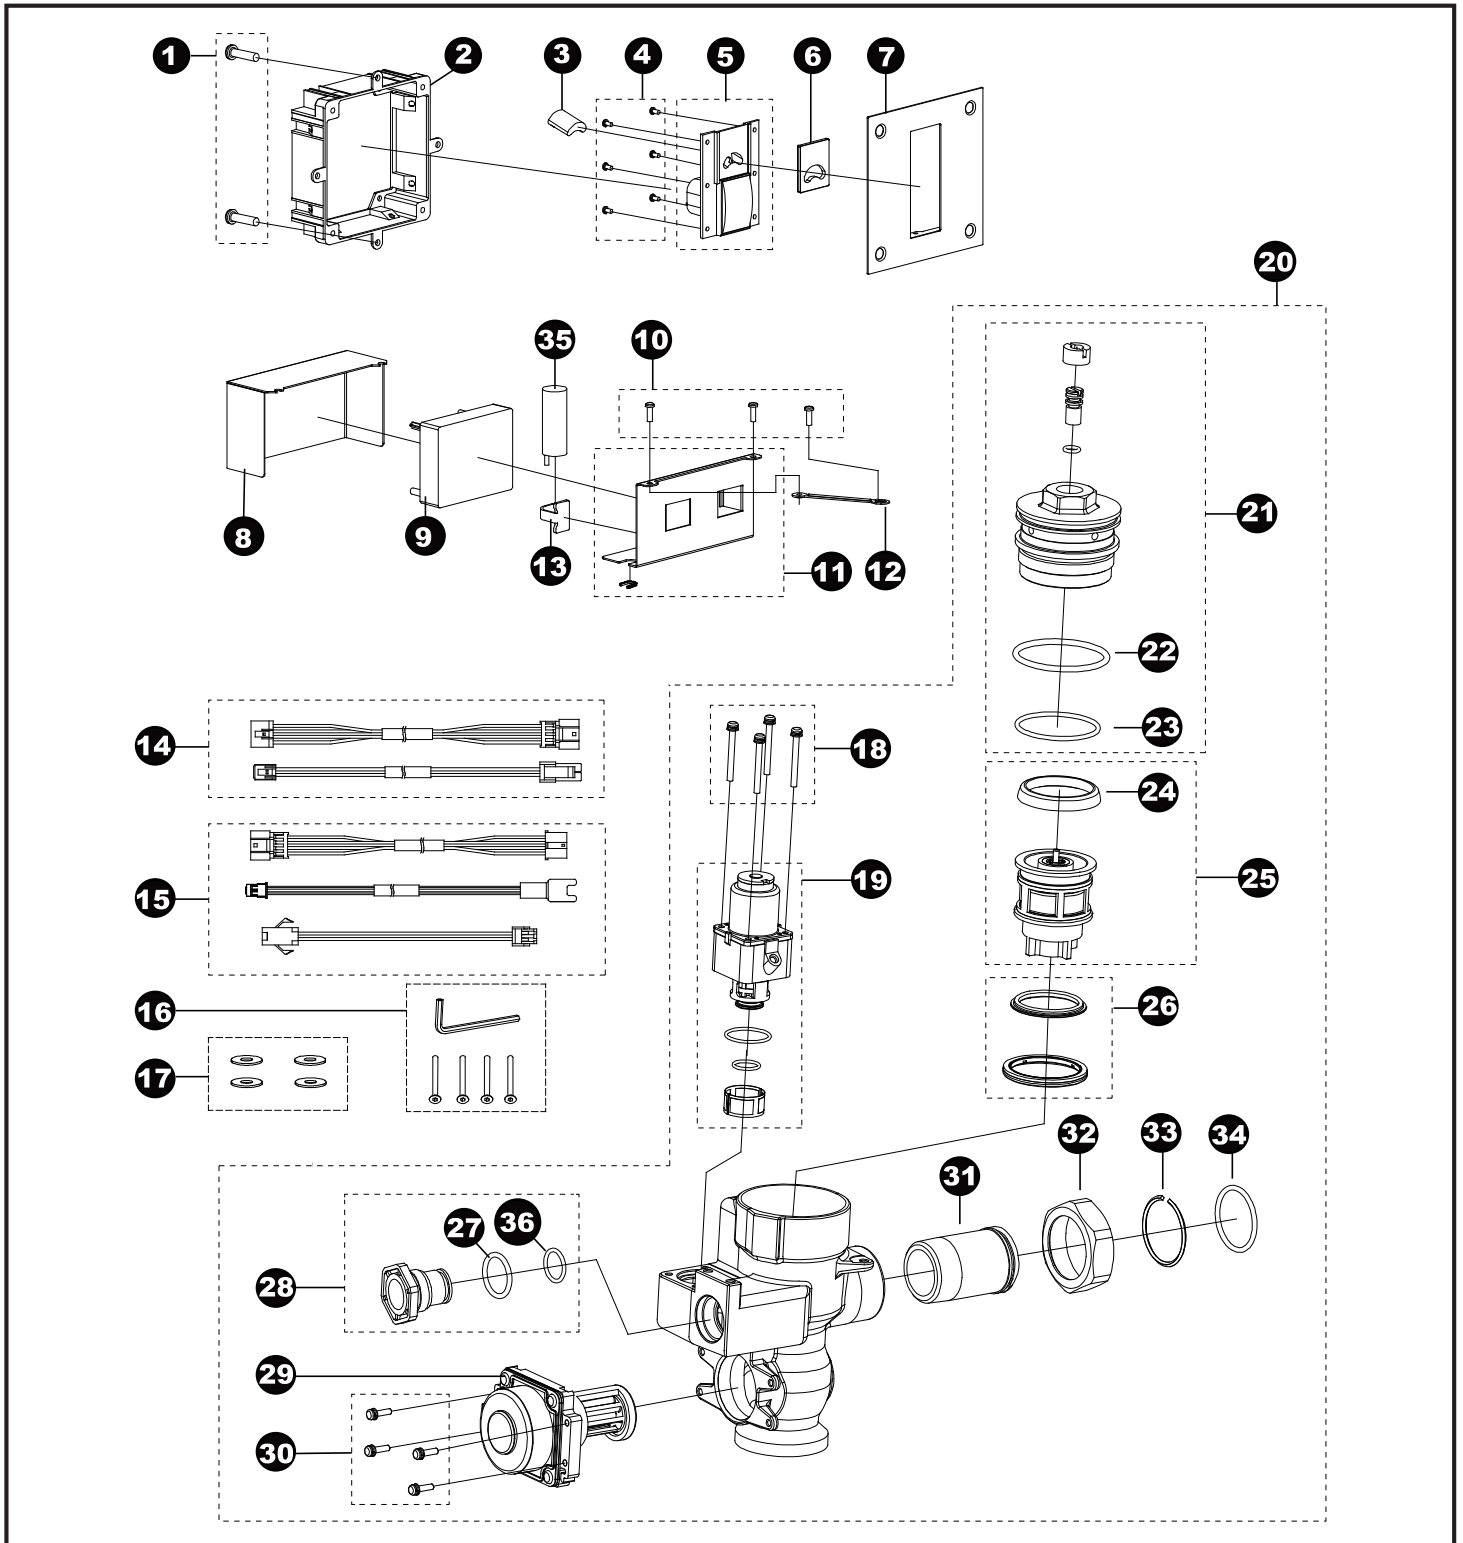

**EcoPower® Flush Valve,
Toilet, Concealed Small, 1.0 Gpf**

TET3UAR(X)#SS
TET3UA(X)31#SS
TET3UA(X)32#SS
TET3UA33#SS

**EcoPower® Flush Valve,
Toilet, Concealed Small, 1.0 Gpf**

TET3UAR(X)#SS
TET3UA(X)31#SS
TET3UA(X)32#SS
TET3UA33#SS

Item	Part	Description
1	THP3222	Screw, wooden screw (10/bag)
2	THP3210	Wall frame assy, small cover
3	THP3187	Sensor unit
4	THP3215	Screw, touch button (6/bag)
5	THP3214	Touch button assy, concealed
6	THP3213	Glass, sensor window, concealed
7	THP3212	Cover plate, small
8	THP3216	Cover, controller box, concealed
9	THP3280	Controller unit, E
10	THP3204	Screw, cover, valve (5/bag)
11	THP3217	Housing, controller, concealed
12	THP3218	Mount stay, controller box
13	TH559EDV517	Clamp set (10/bag)
14	THP3221	Wire harness, controller (2/bag)
15	THP3209	Extension harness (3 type/bag)
16	THP3233	Screw w/wrench set
17	THP3219	Washer, plastic (4/bag)
18	THP3192	Screw (4/bag)
19	THP3190R	Solenoid unit & diaphragm assy
20	THP3282R	Valve body assy, concealed, toilet
	THP3282X	Valve body assy, concealed, toilet for Reclaimed Water
21	THP3188	Valve cap assembly
	THP3188X	Valve cap assembly for Reclaimed Water
22	THP3189	O-ring, valve cap top (10/bag)
23	TH305SV112	O-ring, valve cap botm (10/bag)
24	TH305SV103	U-packing, piston (10/bag)
25	TH323V104R	Piston assembly
26	TH321	Seat packing set
27	THP3013	O-ring, cap (10/bag)
28	THP3220	Plug
29	TH559EDV503	EcoPower generator, toilet
30	TH559EDV505	Screw, EcoPower generator
31	TH305SV114#CP	Tailpiece
32	TH305SV113#CP	Nut, tailpiece/angle stop
33	TH305SV105	Locking ring set, tailpiece (10/bag)
34	TH305SV106	O-ring, tailpiece/angle stop
35	THP3053	Back-up battery
36	THP3242	O-ring (1/bag)

Vacuum Breaker Sets

- VB1331R#RB Back Spud, 1-1/2" Outlet, Concealed
- VB0932R#RB Top Spud, 1-1/2" Outlet, Concealed
- VB1333R#RB Back Spud, 1-1/2" Outlet, Floor Mount
- VB1331XR#RB Back Spud, 1-1/2" Outlet, Concealed for Reclaimed Water
- VB0932XR#RB Top Spud, 1-1/2" Outlet, Concealed for Reclaimed Water