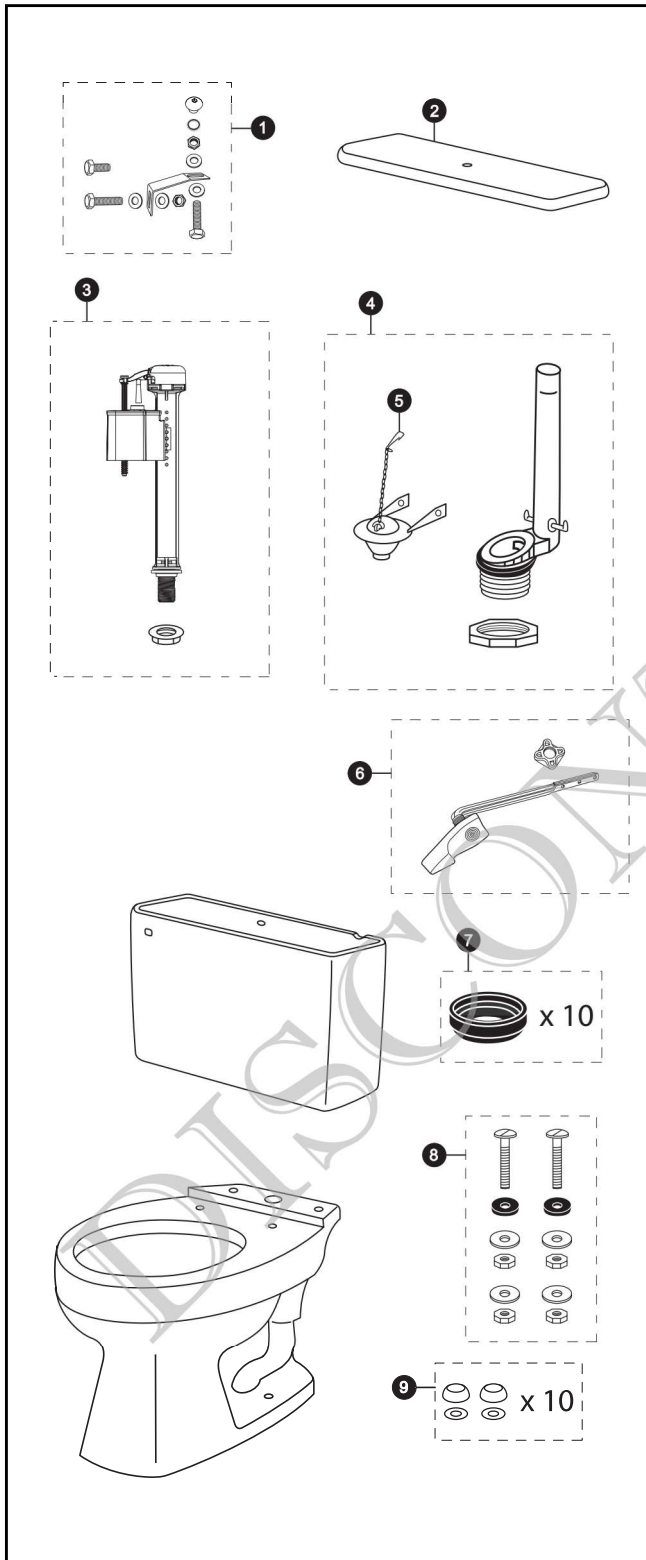

CST703B

CST703B
ST703B
C703

Commercial 1.6 Gpf Toilet, Round, Gravity, 12" Rough-In, Bolt Down Tank Lid

Item	Part	Description
1	THU089	Bolt Down Set
2	TCU703BCR#01 TCU703BCR#03 TCU703BCR#04 TCU703BCR#12 TCU703BCR#51	Bolt Down Tank Lid w/ Velcro Tape Bolt Down Tank Lid w/ Velcro Tape Bolt Down Tank Lid w/ Velcro Tape Bolt Down Tank Lid w/ Velcro Tape Bolt Down Tank Lid w/ Velcro Tape
3	TSU30A	Fill Valve
4	THU255-A	Flush Valve
5	THU257	Flapper w/ Chain
6	THU047#01 THU047#03 THU047#04 THU047#12 THU047#51 THU047#CP	Trip Lever - Front Mount (Left Hand Threads) Trip Lever - Front Mount (Left Hand Threads) Trip Lever - Front Mount (Left Hand Threads) Trip Lever - Front Mount (Left Hand Threads) Trip Lever - Front Mount (Left Hand Threads) Trip Lever - Front Mount (Left Hand Threads)
7	THU102	Tank to Bowl Gaskets (for 10 toilets)
8	TSU01D	Tank Mounting Kit
9	THU098#01 THU098#03 THU098#04 THU098#51	Bolt Cap Sets (for 10 toilets) for #01 & #11 Bolt Cap Sets (for 10 toilets) for #03 & #12 Bolt Cap Sets (for 10 toilets) Bolt Cap Sets (for 10 toilets)

Note:

Product Number Explanations

Two-Piece Toilet

(CST) Gravity Type Toilet
(703) Model
(B) Bolt Down Tank Lid

Tank

(ST) Tank
(703) Model
(B) Bolt Down Tank Lid

Bowl

(C) Bowl
(703) Model

Colors

(#01) Cotton
(#03) Bone
(#04) Gray
(#12) Sedona Beige
(#51) Ebony

Finishes

(#CP) Chrome Plated