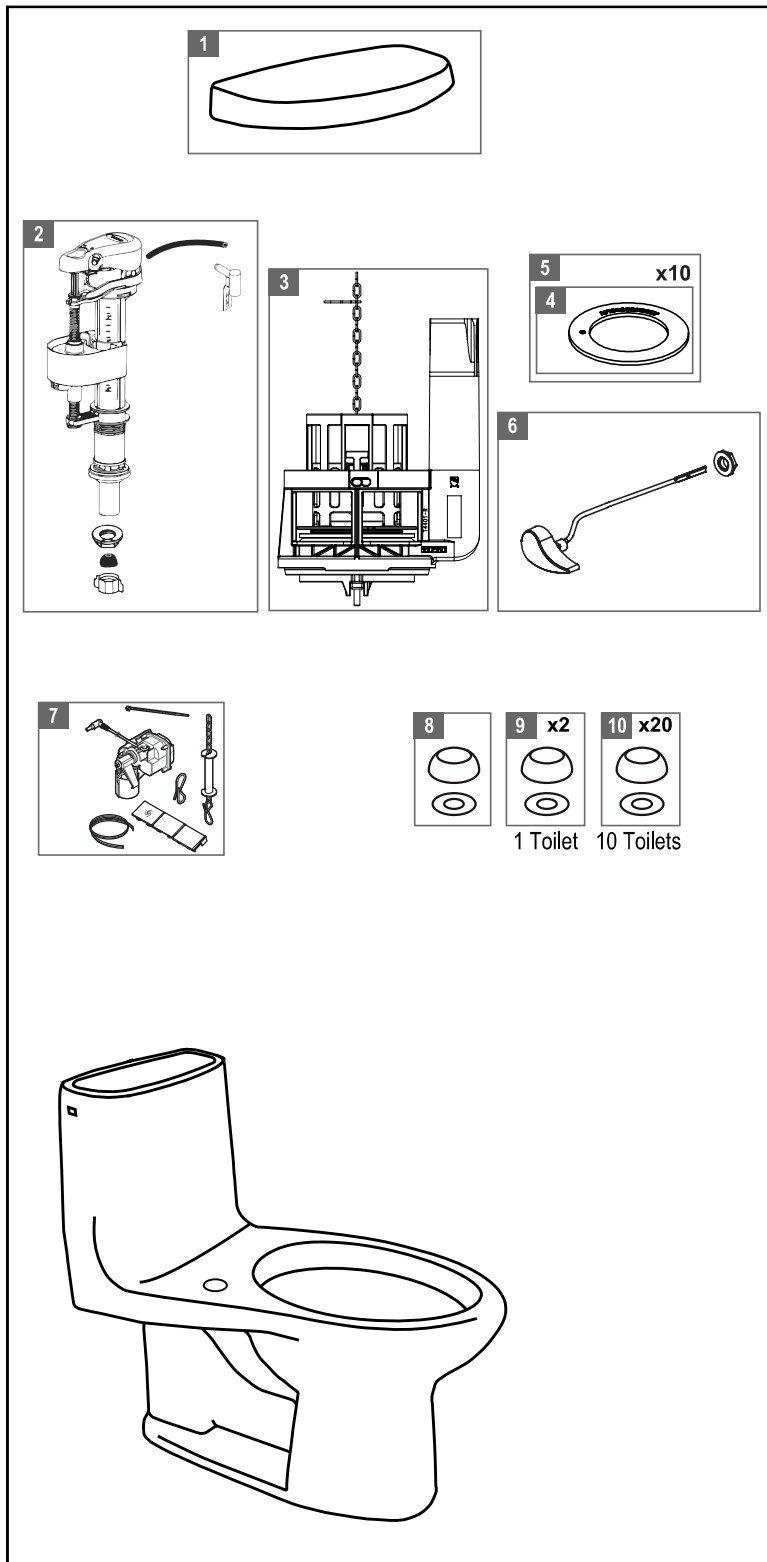

MS604124CEF, MS604124CEFG, MS604124CEFRG

1.28 gpf Toilet, Elongated Bowl, Universal Height, TORNADO FLUSH®, CEFIONTECT®, Auto Flush & Right Hand Trip Lever

Item	Part Number	Description
1	TCU604CRE#01	Tank Lid - Cotton
	TCU604CRE#03	Tank Lid - Bone
	TCU604CRE#11	Tank Lid - Colonial White
	TCU604CRE#12	Tank Lid - Sedona Beige
	TCU604CRE#51	Tank Lid - Ebony
2	TSU81.30-A	Fill Valve
3	THU747-A	Flush Valve
4	THU407	Seal Gasket (1 piece)
5	THU370	Seal Gasket (10 pieces)
6	THU808#01-A	Trip Lever - Cotton
	THU808#03-A	Trip Lever - Bone
	THU808#11-A	Trip Lever - Colonial White
	THU808#12-A	Trip Lever - Sedona Beige
	THU808#51-A	Trip Lever - Ebony
	THU808#BN-A	Trip Lever - Brushed Nickel
	THU808#CP-A	Trip Lever - Chrome Plated
	THU808#MBL-A	Trip Lever - Matte Black
	THU808#PB-A	Trip Lever - Polished Brass
	THU808#PN-A	Trip Lever - Polished Nickel
	THU808#RB-A	Trip Lever - Oil Rubbed Bronze
	THU820#CP-A	Right Hand Trip Lever - Chrome Plated
	THU820#PN-A	Right Hand Trip Lever - Polished Nickel
	THU820#BN-A	Right Hand Trip Lever - Brushed Nickel
	THU820#PB-A	Right Hand Trip Lever - Polished Brass
7	THU857	Auto Flush Unit for Single Flush
8	THU044#01	Bolt Cap Set - Cotton (One side of toilet)
	THU044#03	Bolt Cap Set - Bone (One side of toilet)
	THU044#11	Bolt Cap Set - Colonial White (One side of toilet)
	THU044#12	Bolt Cap Set - Sedona Beige (One side of toilet)
	THU044#51	Bolt Cap Set - Ebony (One side of toilet)
9	THU044S#01	Bolt Cap Sets - Cotton (1 Toilet)
	THU044S#03	Bolt Cap Sets - Bone (1 Toilet)
	THU044S#11	Bolt Cap Sets - Colonial White (1 Toilet)
	THU044S#12	Bolt Cap Sets - Sedona Beige (1 Toilet)
	THU044S#51	Bolt Cap Sets - Ebony (1 Toilet)
10	THU098#01	Bolt Cap Sets - Cotton (10 Toilets)
	THU098#03	Bolt Cap Sets - Bone (10 Toilets)
	THU098#11	Bolt Cap Sets - Colonial White (10 Toilets)
	THU098#12	Bolt Cap Sets - Sedona Beige (10 Toilets)
	THU098#51	Bolt Cap Sets - Ebony (10 Toilets)

Actual Product may vary slightly from illustration.

Note: