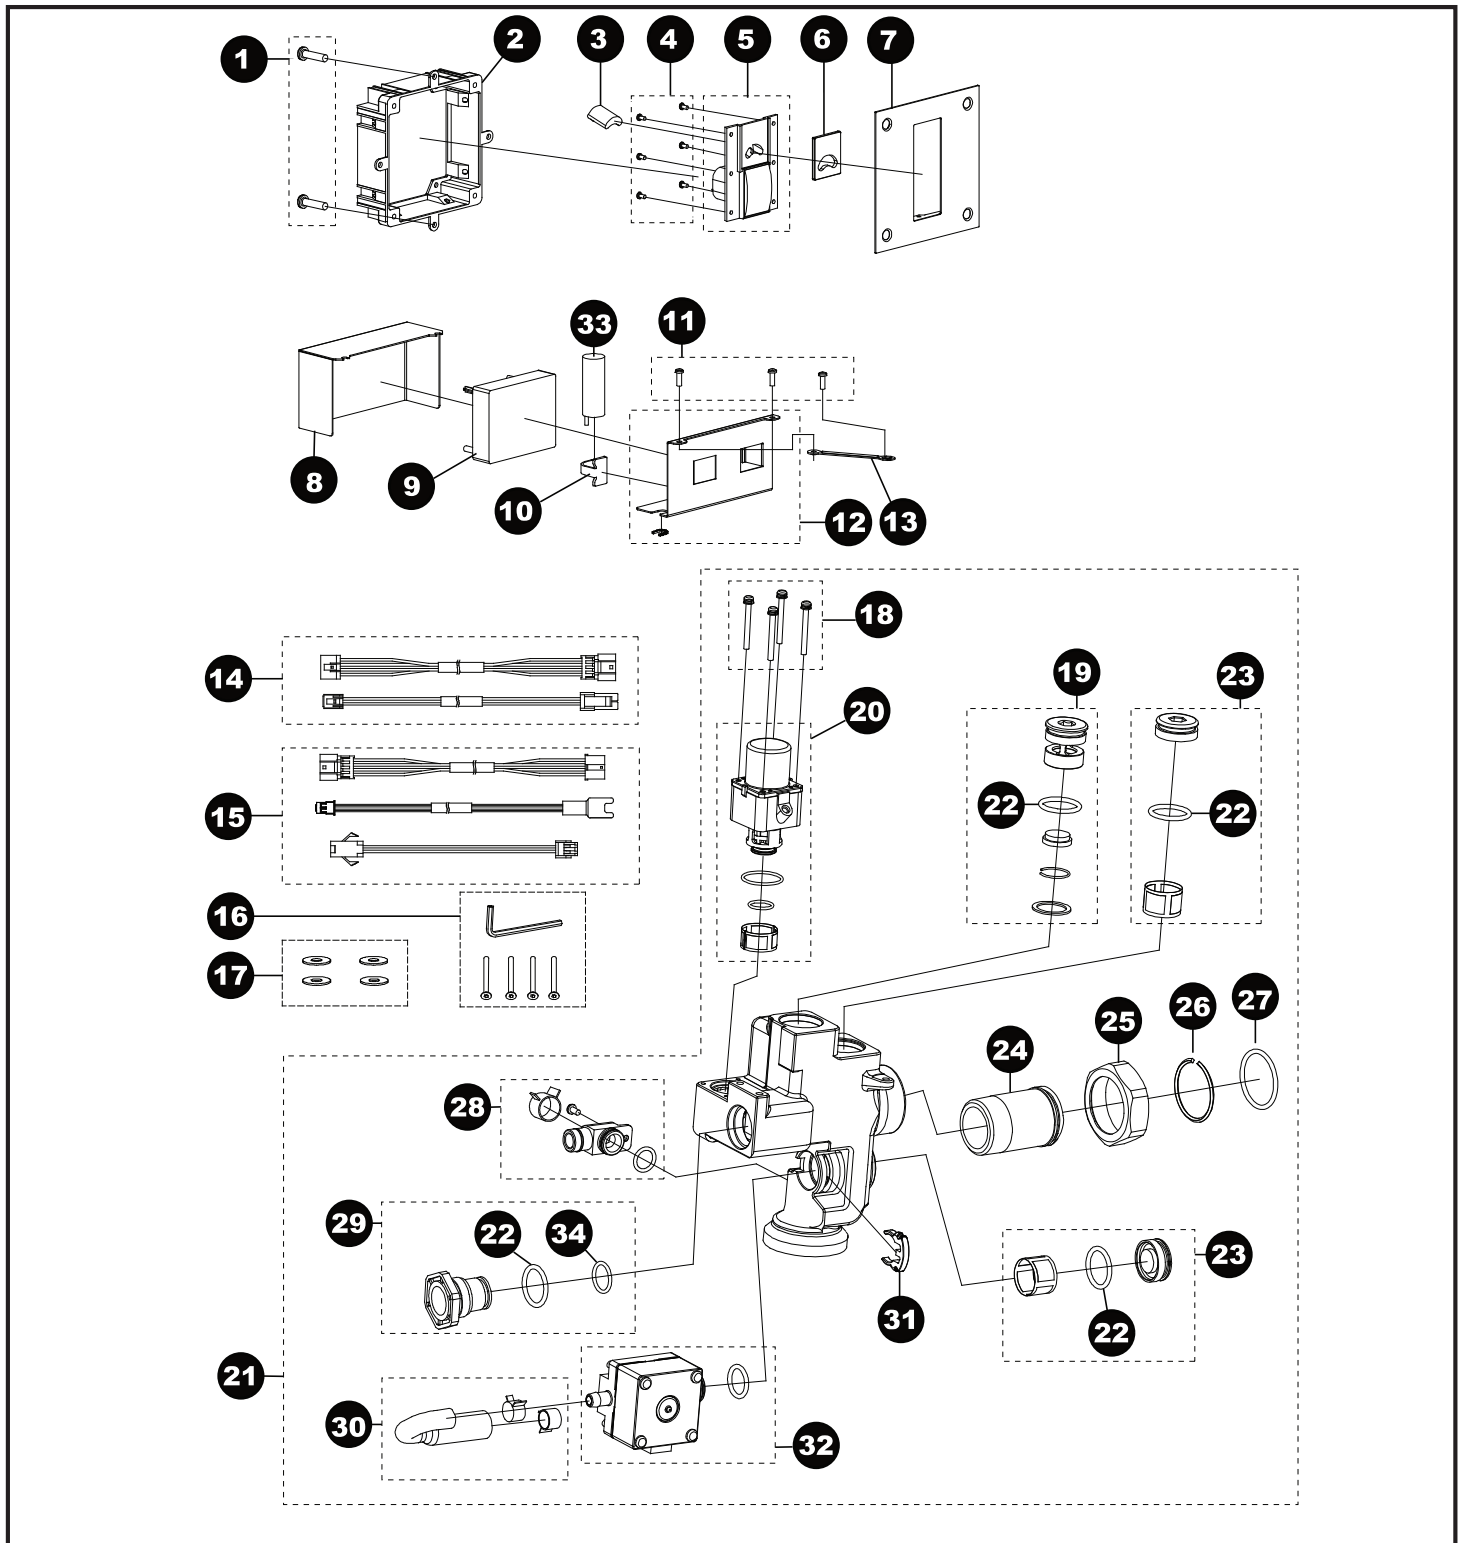

TEU3UAR(X)#CP
 TEU3UA(X)11#CP
 TEU3UA12#CP

**EcoPower® Flush Valve,
 Urinal, Concealed Small, 0.125 Gpf**

TEU3UAR(X)#CP
 TEU3UA(X)11#CP
 TEU3UA12#CP

**EcoPower® Flush Valve,
 Urinal, Concealed Small, 0.125 Gpf**

Item	Part	Description
1	THP3222	Screw, wooden screw (10/bag)
2	THP3210	Wall frame assy (small cover)
3	THP3187	Sensor unit,
4	THP3215	Screw, touch button (6/bag)
5	THP3214	Touch button assy, concealed
6	THP3213	Glass, sensor window, concealed
7	THP3212	Cover plate, small 4x4
8	THP3216	Cover, controller box, concealed
9	THP3200	Controller unit
10	TH559EDV517	Clamp set (10/bag)
11	THP3204	M4X8 screw, cover, valve (5/bag)
12	THP3217	Housing, controller, concealed
13	THP3218	Mount stay, controller box
14	THP3221	Wire harness, controller (2/bag)
15	THP3209	Extension harness (3 type/bag)
16	THP3233	Screw w/wrench set
17	THP3219	Washer, plastic (4/bag)
18	THP3192	Screw (4/bag)
19	THP3195	Regulator unit
	THP3195X	Regulator unit for Reclaimed Water
20	THP3191R	Solenoid unit & diaphragm assy
21	THP3227	Valve assy, concealed, pint
	THP3227X	Valve assy, concealed, pint for Reclaimed Water
22	THP3013	O-ring, cap (10/bag)
23	THP3007	Primary filter set
	THP3007X	Primary filter set for Reclaimed Water
24	TH305SV114	Tailpiece
25	TH305SV113	Nut, tailpiece
26	TH305SV105	Locking ring set, tailpiece (10/bag)
27	TH305SV106	O-ring, tailpiece (10/bag)
28	THP3011	Hose adapter, EcoPower generator, pint
29	THP3220	Plug
30	THP3012	Hose set
31	THP3194	Clip, retainer (1/bag)
32	THP3193	EcoPower generator, pint, w/o ring
33	THP3053	Back-up battery
34	THP3242	O-ring (1/bag)

Vacuum Breaker Sets

VB1311#RB Back Spud, 3/4" Outlet, Concealed

VB0912#RB Top Spud, 3/4" Outlet, Concealed

VB1311X#RB Back Spud, 3/4" Outlet, Concealed for Reclaimed Water

Note: for additional information, refer to the individual vacuum breaker parts sheets.