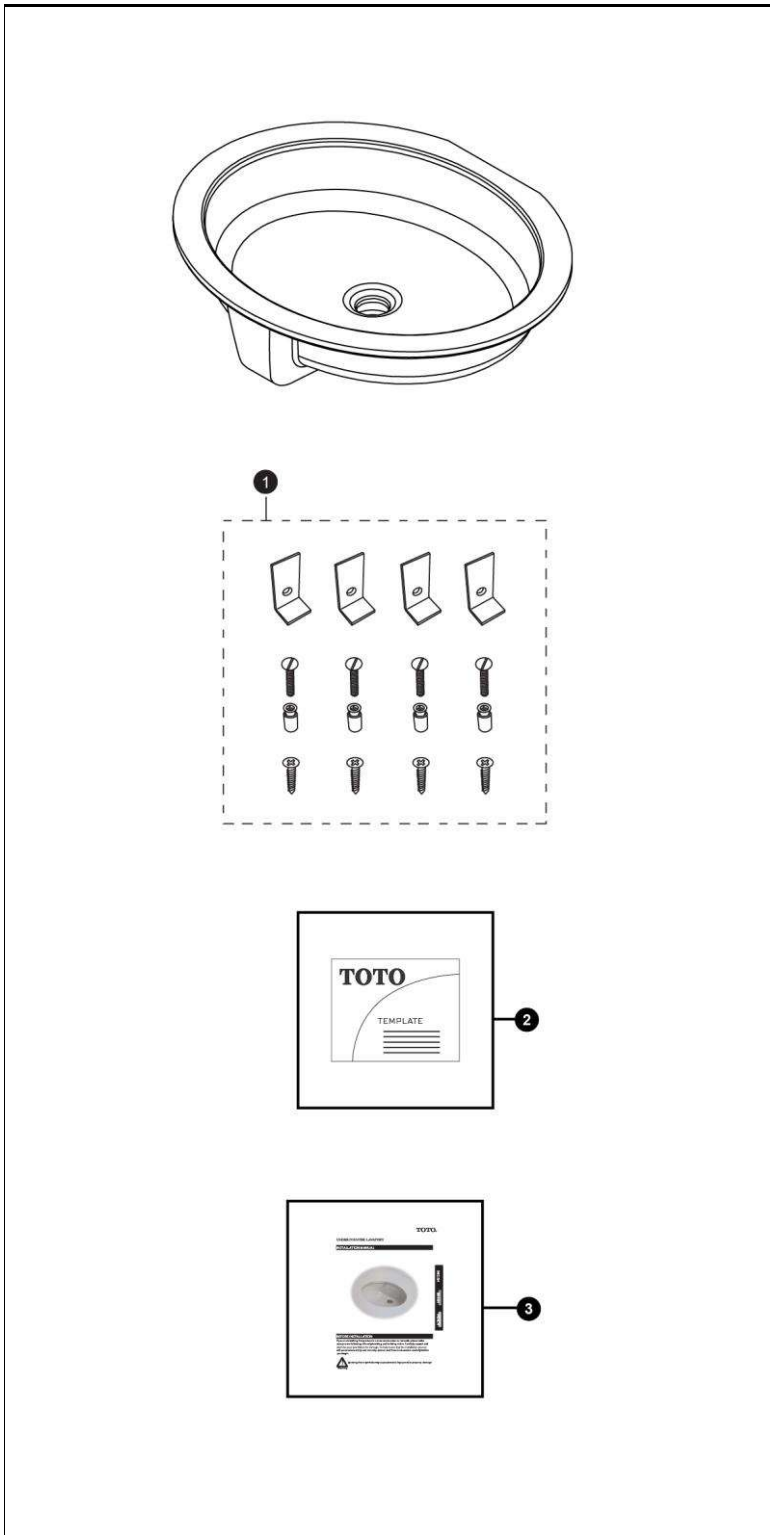

## Atherton™ Undercounter Lavatory

Items	Parts	Description
1	THU077	Mounting Hardware - Undercounter
2	0GU532	Mounting Template
3	0GU035-4	Installation Instructions - Undercounter

**Note:**

Product Number Explanations	
<u>Under Counter Lavatory</u>	<u>Colors</u>
(LT) Lavatory (233) Model	(#01) Cotton

Actual Product may vary slightly from illustration.