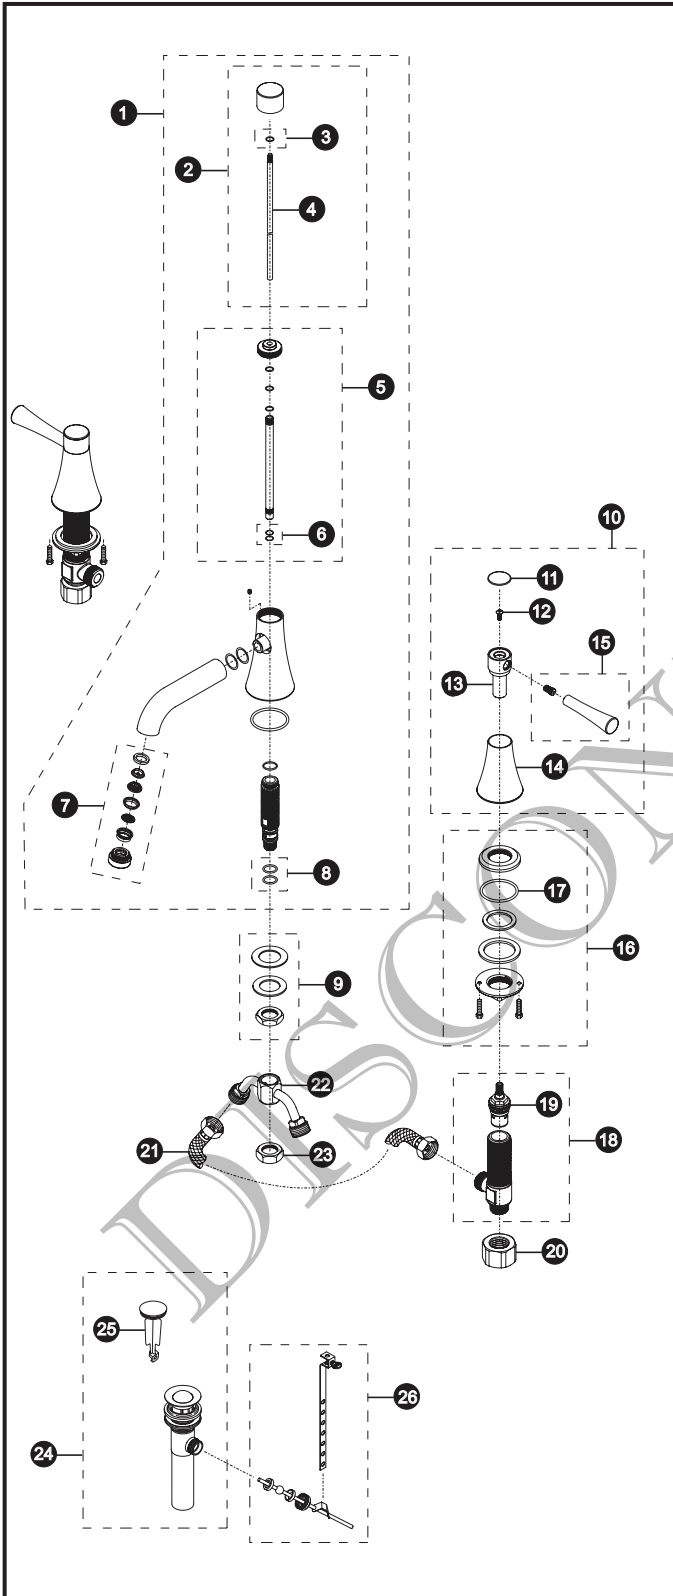

Nexus™ Lavatory Faucet LifeKoat™ Polished Brass

Item	Part	Description
1.	THU4063	Spout Assembly
2.	THU4073	Lift Assembly
3.	9BU4002	O-ring
4.	1FU4010	Lift
5.	THU4076	Tube Connector Assembly
6.	9BU4006	O-Ring
7.	THU4066	Aerator
8.	9BU4004	O-ring
9.	THU4078	Nut Assembly
10.	THU4059	Metal Handle Assembly
11.	3EU4008	Handle Cap
12.	6BU4001	Screw
13.	3EU4011	Handle Joint
14.	1FU4016	Canopy
15.	THU4070	Handle Assembly
16.	THU4042	Washer Assembly
17.	9BU4001	O-ring
18.	THU4043	Body Assembly
19.	THU4061	Body Assembly (cold)
20.	1FU4008	Cartridge
21.	1FU4007	Cartridge (cold)
22.	2BU4001	Nut
23.	4BU4001	Hose
24.	4BU4002	Y-Connector
25.	2BU4002	Nut
26.	THU4055	Pop-Up Drain Assembly
	THU4101	Pop-Up
	THU4057	Ball Rod and Lift Rod Strap

Product Number Explanations

Faucet

- (T) Fitting
- (L) Lavatory Faucet
- (794) Nexus™
- (D) Two Valve Mixing
- (D) Deck

Finishes

- (#PB) PVD Polished Brass