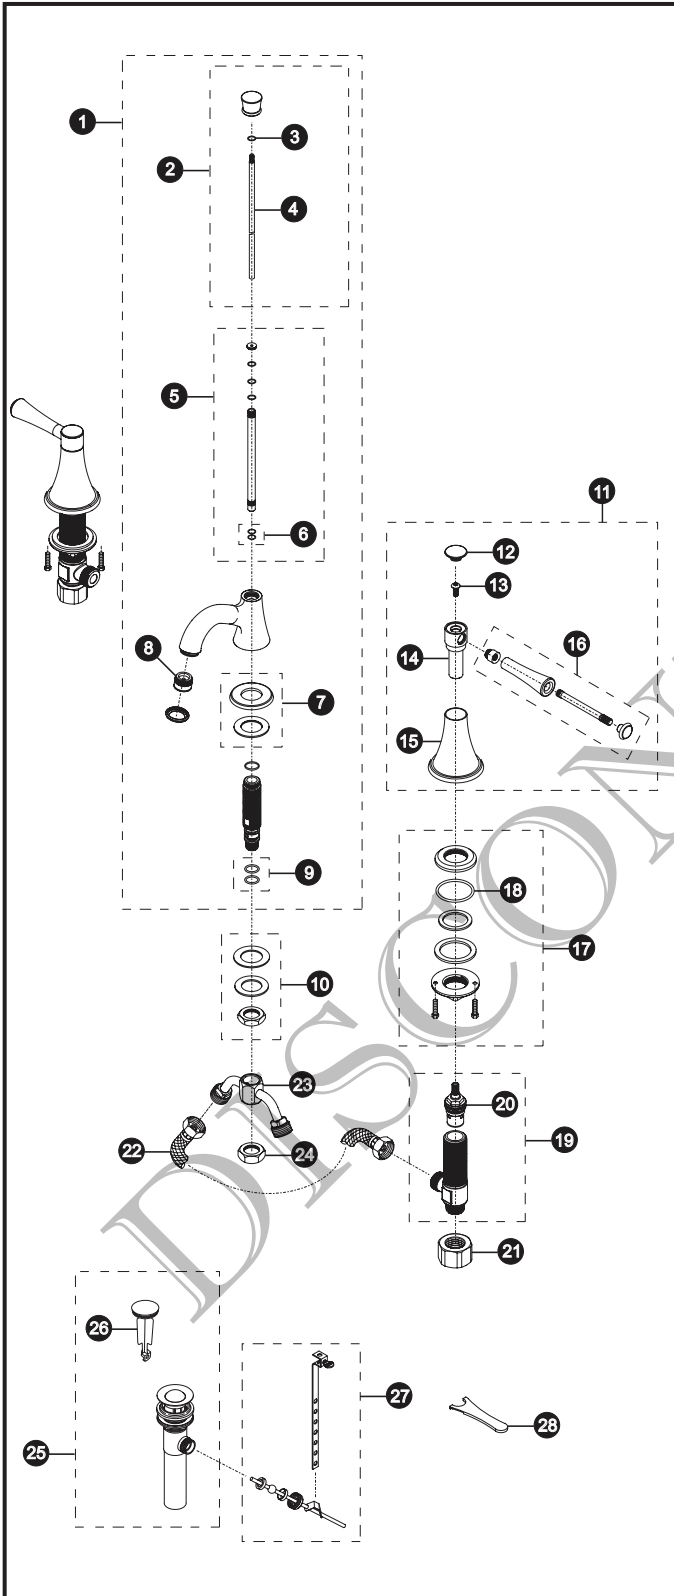

Clayton™ Lavatory Faucet Chrome Plated

| Item | Part | Description |
|------|------------|----------------------------|
| 1. | THU4082 | Spout Assembly |
| 2. | THU4092 | Lift-rod Assembly |
| 3. | 9BU4002 | O-ring |
| 4. | 1FU4009 | Lift |
| 5. | 7CU4001 | Spout Washer Assembly |
| 6. | 9BU4003 | O-Ring |
| 7. | THU4088 | Spout Base Set |
| 8. | THU4085 | Aerator |
| 9. | 9BU4004 | O-ring |
| 10. | THU4078 | Nut Assembly |
| 11. | THU4079 | Handle Assembly and Canopy |
| 12. | 3EU4042#CP | Handle Cap |
| 13. | 6BU4001 | Screw |
| 14. | 1FU4001 | Handle Joint |
| 15. | 1FU4004 | Canopy |
| 16. | THU4089 | Handle Assembly |
| 17. | THU4042 | Washer Assembly |
| 18. | 9BU4001 | O-ring |
| 19. | THU4061 | Body Assembly (cold) |
| | THU4043 | Body Assembly |
| 20. | 1FU4008 | Cartridge |
| | 1FU4007 | Cartridge (cold) |
| 21. | 2BU4001 | Nut |
| 22. | 4BU4001 | Hose |
| 23. | 4BU4002 | Y-Connector |
| 24. | 2BU4002 | Nut |
| 25. | THU4054 | Pop-Up Drain Assembly |
| 26. | THU4100 | Pop-Up |
| 27. | THU4057 | Ball Rod & Left Rod Strap |
| 28. | 8BU4001 | Wrench |

Product Number Explanations

Faucet

- (T) Fitting
- (L) Lavatory Faucet
- (784) Clayton™
- (D) Two Valve Mixing
- (D) Deck

Finishes

- (#CP) Polished Chrome