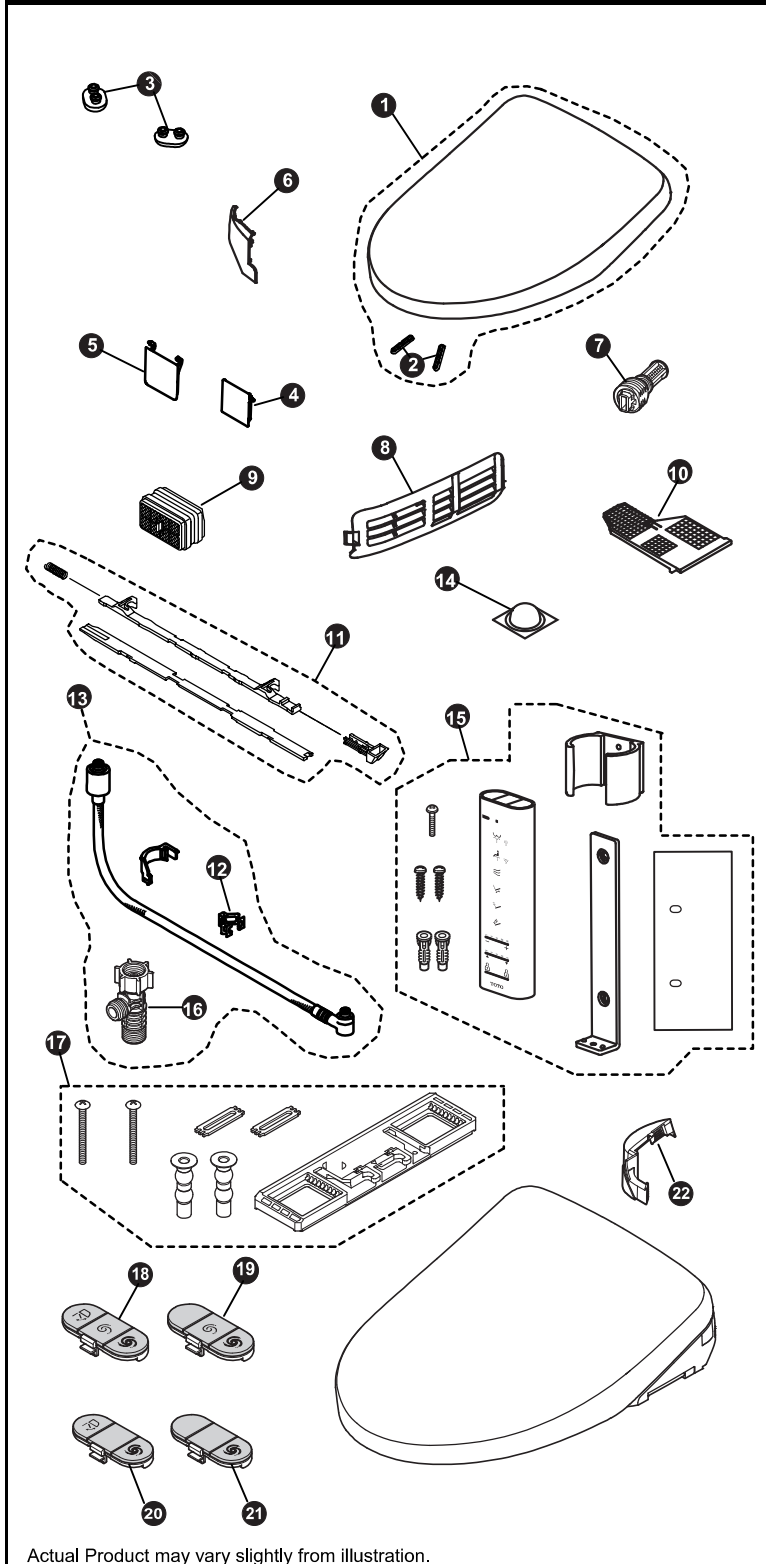

Actual Product may vary slightly from illustration.

Item	Part	Description
1	THU6025#01	Contemporary Lid - Cotton White
	THU6025#12	Contemporary Lid - Sedona Beige
	THU6026#01	Classic Lid - Cotton White
	THU6026#12	Classic Lid - Sedona Beige
2	THU6068	Lid Bumpers (x2)
3	THU9337	Seat Bumpers (x2)
4	THU6070#01	Dryer Door - Cotton White
	THU6070#12	Dryer Door - Sedona Beige
5	THU6069#01	Wand Door - Cotton White
	THU6069#12	Wand Door - Sedona Beige
6	THU6061#01	Side Cover for Standard Model - Cotton White
	THU6061#12	Side Cover for Standard Model - Sedona Beige
	THU6060#01	Side Cover for Washlet+ Model - Cotton White
	THU6060#12	Side Cover for Washlet+ Model - Sedona Beige
7	THU6071	Water Filter Drain Valve
8	THU6030#01	Deodorizer Louver - Cotton
	THU6030#12	Deodorizer Louver - Sedona Beige
9	THU6072	Deodorizer Catalyst
10	THU6054#01	Deodorizer Air Filter - Cotton White
	THU6054#12	Deodorizer Air Filter - Sedona Beige
11	THU6044#01	Lever Assembly - Cotton
	THU6044#12	Lever Assembly - Sedona Beige
12	THU9484	Water Supply Connection Clip
13	THU6052R	Water Supply Hose for Standard Model
	THU6051R	Water Supply Hose for Washlet+ Model
14	THU9488	Top Lid Cushion
15	THU6055	S550e Remote Control Assembly
	THU6056	S500e Remote Control Assembly
16	THU6234	T-Connector
17	THU6478	Baseplate Assembly for Standard Model
	THU6477	Baseplate Assembly for Washlet+ Model
18	THU6391	AutoFlush Remote Button for Dual Flush S550e
19	THU6392	AutoFlush Remote Button for Dual Flush S500e
20	THU6393	AutoFlush Remote Button for Single Flush S550e
21	THU6394	AutoFlush Remote Button for Single Flush S500e
22	THU6452#01	Hole Cover for use with T20 Bowl

Note:

Product Number Explanations

WASHLET®
 (SW) WASHLET®
 (3044) S500e Classic
 (3046) S500e Contemporary
 (3054) S550e Classic
 (3056) S550e Contemporary
 (A) AutoFlush Compatible
 (T40) WASHLET+

Colors
 (#01) Cotton White
 (#12) Sedona Beige