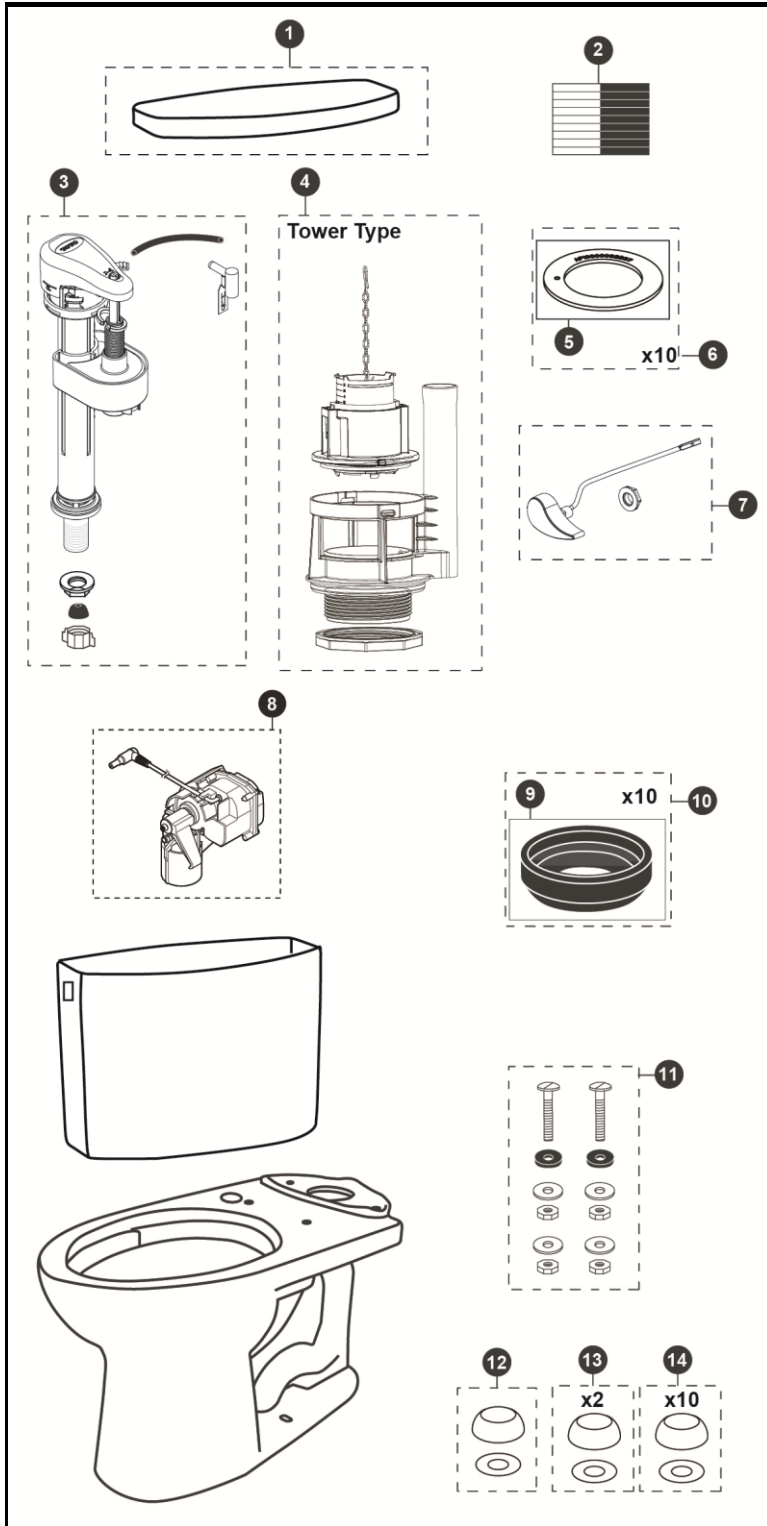

**Drake® II & Drake® II Washlet+  
1.28 gpf Toilet, Elongated, Tornado Flush,  
Universal Height, (Right Hand Trip Lever)  
(including CeFiONtect® and Autoflush)**

Item	Part	Description
1	TCU454CRE#01	Tank Lid w/ Velcro Tape - Cotton
	TCU454CRE#03	Tank Lid w/ Velcro Tape - Bone
	TCU454CRE#11	Tank Lid w/ Velcro Tape - Colonial White
	TCU454CRE#12	Tank Lid w/ Velcro Tape - Sedona Beige
	TCU454CRE#51	Tank Lid w/ Velcro Tape - Ebony
2	THU107	Velcro Tape
3	TSU83.30-A	Fill Valve for Flapper Type
4	THU824-A	Flush Valve
5	THU407	Seal Gasket (1 piece)
6	THU370	Seal Gasket (10 pieces)
7	THU808#01-A	Trip Lever - Cotton
	THU808#03-A	Trip Lever - Bone
	THU808#11-A	Trip Lever - Colonial White
	THU808#12-A	Trip Lever - Sedona Beige
	THU808#51-A	Trip Lever - Ebony
	THU808#BN-A	Trip Lever - Brushed Nickel
	THU808#CP-A	Trip Lever - Chrome Plated
	THU808#PB-A	Trip Lever - Polished Brass
	THU808#PN-A	Trip Lever - Polished Nickel
	THU820#01-A	Trip Lever - Right Hand - Cotton
	THU820#CP-A	Trip Lever - Right Hand - Chrome Plated
8	THU767	Autoflush Unit
9	9BU024E	Tank to Bowl Gaskets
10	THU131	Tank to Bowl Gaskets (10 pieces)
11	TSU01D	Tank Mounting Kit
12	THU044#01	Bolt Cap Set - Cotton (1 set)
	THU044#03	Bolt Cap Set - Bone (1 set)
	THU044#11	Bolt Cap Set - Colonial White (1 set)
	THU044#12	Bolt Cap - Sedona Beige
	THU044#51	Bolt Cap - Ebony
13	THU044S#01	Bolt Cap Set - Cotton (2 sets)
	THU044S#03	Bolt Cap Set - Bone (2 sets)
	THU044S#11	Bolt Cap Set - Colonial White (2 sets)
	THU044S#12	Bolt Cap Set - Sedona Beige (2 sets)
	THU044S#51	Bolt Cap Set - Ebony (2 sets)
14	THU098#01	Bolt Cap Set - Cotton (10 sets)
	THU098#03	Bolt Cap Set - Bone (10 sets)
	THU098#11	Bolt Cap Set - Colonial White (10 sets)
	THU098#12	Bolt Cap Set - Sedona Beige (10 sets)
	THU098#51	Bolt Cap Set - Ebony (10 sets)