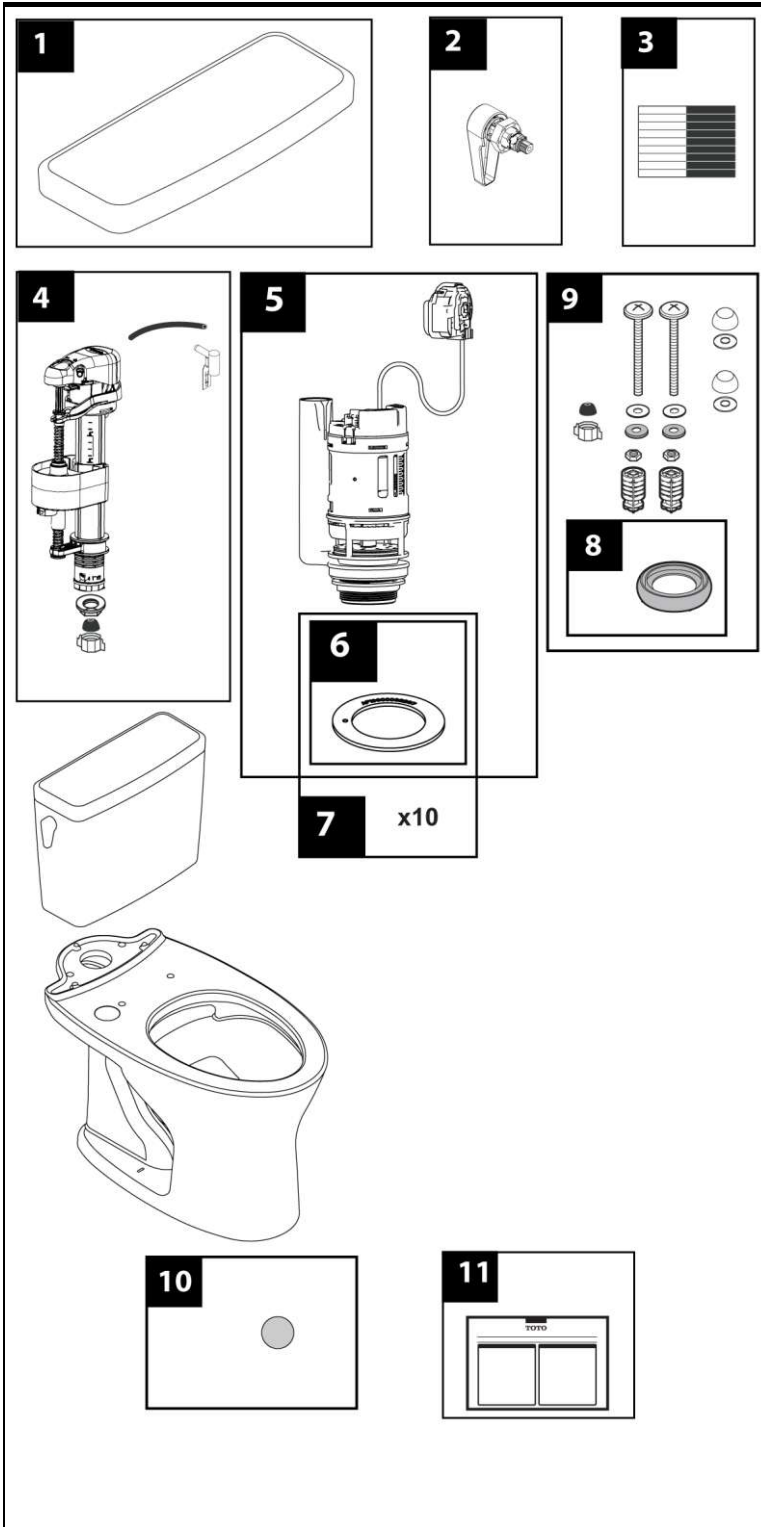

# CST746CEMF(G), MS746124CEMF(G), MW7463046CEMFG(A) & MW7463056CEMFG(A)

CST746CEMFG	MS746124CEMF	MW7463046CEMFGA	MW7463056CEMFGA
CT746CUFG	CT746CUFGT40	CT746CUFGT40	CT746CUFGT40
ST746EMA	ST746EMA	ST746EMA	ST746EMA

## 1.28 & 0.8gpf Toilet, Elongated DYNAMAX TORNADO FLUSH®, Universal Height (including CEFIONTECT®, Right Hand Trip Lever)

Actual Product may vary slightly from illustration.

Item	Part	Description
1	TCU746CR#01	Tank Lid w/ Velcro Tape - Cotton
	TCU746CR#03	Tank Lid w/ Velcro Tape - Bone
	TCU746CR#11	Tank Lid w/ Velcro Tape - Colonial White
	TCU746CR#12	Tank Lid w/ Velcro Tape - Sedona Beige
	TCU746CR#51	Tank Lid w/ Velcro Tape - Ebony
2	THU773#CP-A	Trip Lever Handle - Chrome Plated
	THU774#PN-A	Trip Lever Handle - Polished Nickel
	THU773#BN-A	Trip Lever Handle - Brushed Nickel
	THU773#01-A	Trip Lever Handle - Cotton
	THU774#CP-A	Trip Lever Handle - Chrome Plated
	THU774#PN-A	Trip Lever Handle - Polished Nickel
	THU774#BN-A	Trip Lever Handle - Brushed Nickel
	THU774#01-A	Trip Lever Handle - Cotton
3	THU107	Velcro Tape
4	TSU813.07 A	Fill Valve Assembly
5	THU776S-A	Flush Valve Assembly, 1.28gpf
	THU654-A	Flush Valve Assembly, 1.28gpf Insul. Tank Only
	THU792-A	Flush Valve Assembly, 1.28gpf Right Hand Tank
6	9BU112E-A	Flush Tower Seal Gasket - 1pc
7	THU744	Flush Tower Seal Gasket - 10pc
8	9BU109E-A	Tank to Bowl Gasket
9	THU778#01-A	Tank to Bowl Mounting Hardware - Cotton White
	THU778#03-A	Tank to Bowl Mounting Hardware - Bone
	THU778#11-A	Tank to Bowl Mounting Hardware - Colonial White
	THU778#12-A	Tank to Bowl Mounting Hardware - Sedona Beige
	THU778#51-A	Tank to Bowl Mounting Hardware - Ebony
10	0EU147#01-A	Conceal Sticker - Cotton White
	0EU147#03-A	Conceal Sticker - Bone
	0EU147#11-A	Conceal Sticker - Colonial White
	0EU147#12-A	Conceal Sticker - Sedona Beige
	0EU147#51-A	Conceal Sticker - Ebony
11	0GU193	Installation Instructions