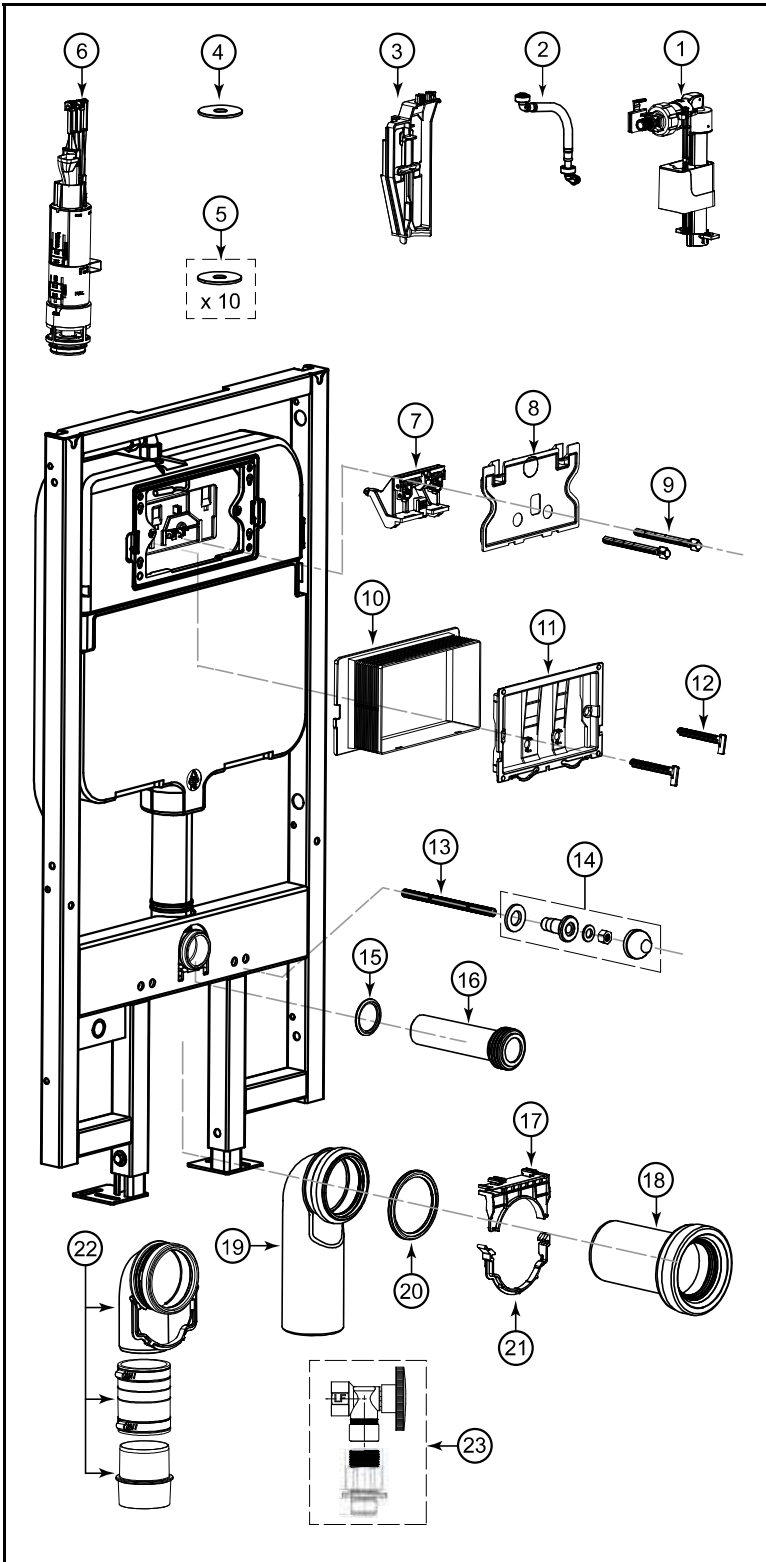

For 2x6 & 2x4 Wall Stud Installation 1.28 Gpf/4.8 Lpf & 0.9 Gpf/3.4Lpf Adjustable Height 15" - 19"

Item	Part Number	Description
1	TSU46AR	Fill Valve
2	THU479-A	Flexible Hose
3	THU549	Hold-Down Bracket
4	THU482	Seal Gasket (1 piece)
5	THU482-10	Seal Gasket (10 pieces)
6	THU753R-A	Flush Valve
7	THU480-A	Actuator
8	THU760-A	Splash Guard
9	THU608	Push Rod (2 pieces)
10	THU509-A	Push Plate Rough-In
11	THU656-A	Panel Receiver for Push Plate
12	THU607	Locking Tab (2 pieces)
13	THU658-A	Threaded Rod (2 pieces)
14	THU649R-A	Toilet Mounting set (2 sets)
15	THU606	Gasket for Elbow Inlet Pipe (5 pieces)
16	THU489-A	Toilet Inlet Pipe
17	THU548	Upper Bracket
18	THU484-A	Toilet Flange Pipe
19	THU490-A	Elbow Outlet Pipe
20	THU335	Outlet Pipe Elbow for 2x6 wall - Cast Iron
21	THU561	Gasket for Elbow Outlet Pipe (5 pieces)
22	THU560	Lower Bracket
23	THU343	2x4 Outlet Drain Kit
	THU807	Washlet Connection Kit

Actual Product may vary slightly from illustration.

Note: