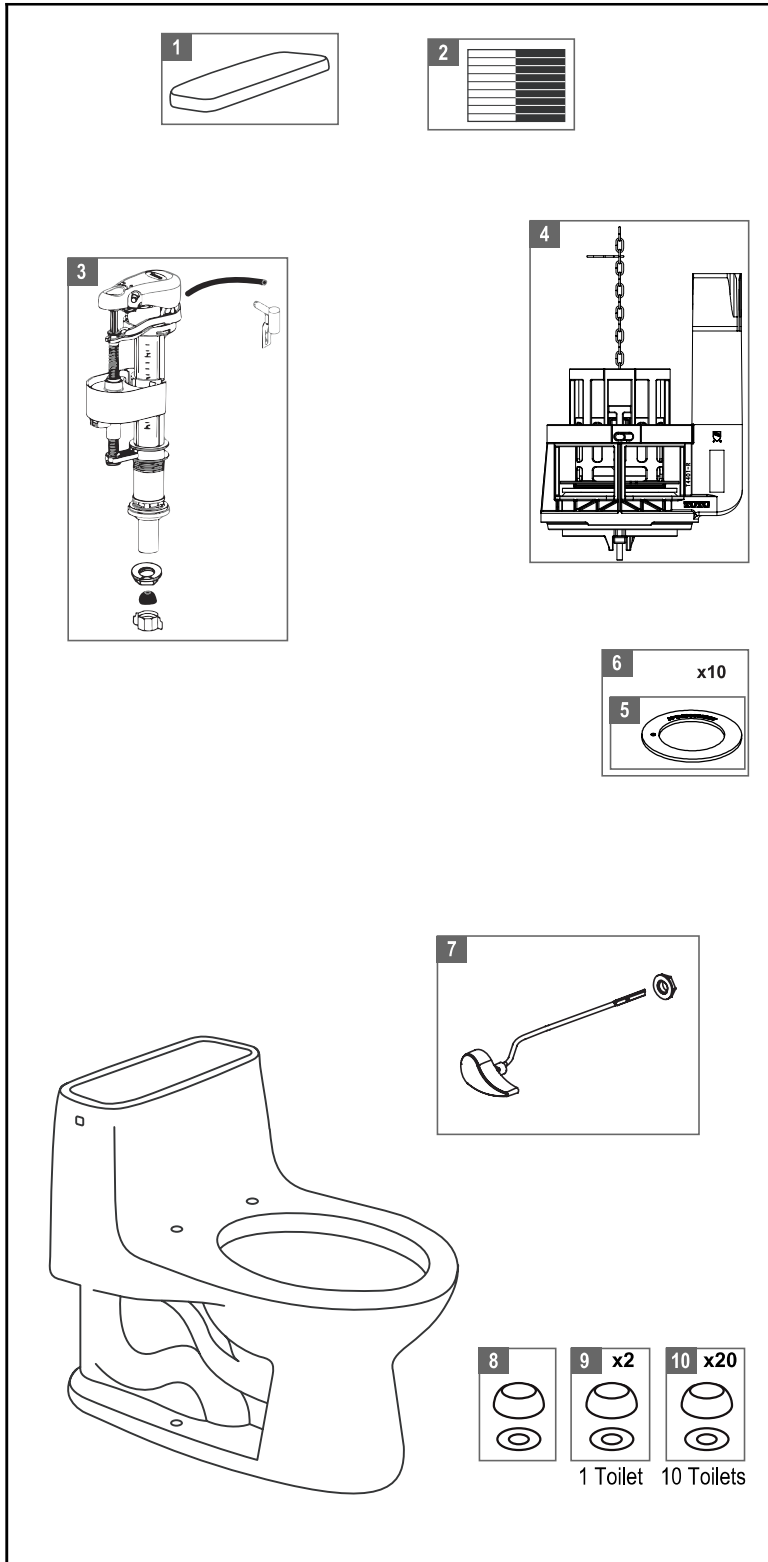

MS853113, MS854114S, MS854114SG, MS854114SL & MS854114SLR

1.6 gpf Toilet, Round Front & Elongated Bowl, Regular & ADA Height, G-MAX®, CEFIONTECT & Right Hand Trip Lever

Actual Product may vary slightly from illustration.

Note:

Item	Part Number	Description
1	TCU854CRS#01	Tank Lid w/ Velcro Tape - Cotton
	TCU854CRS#03	Tank Lid w/ Velcro Tape - Bone
	TCU854CRS#11	Tank Lid w/ Velcro Tape - Colonial White
	TCU854CRS#12	Tank Lid w/ Velcro Tape - Sedona Beige
	TCU854CRS#51	Tank Lid w/ Velcro Tape - Ebony
2	THU107	Velcro Tape
3	TSU81.30-A	Fill Valve
4	THU854-A	Flush Valve
5	THU407	Seal Gasket (1 piece)
6	THU370	Seal Gasket (10 pieces)
7	THU808#01-A	Trip Lever - Cotton
	THU808#03-A	Trip Lever - Bone
	THU808#11-A	Trip Lever - Colonial White
	THU808#12-A	Trip Lever - Sedona Beige
	THU808#51-A	Trip Lever - Ebony
	THU808#CP-A	Trip Lever - Chrome Plated
	THU808#BN-A	Trip Lever - Brushed Nickel
	THU808#MBL-A	Trip Lever - Matte Black
	THU808#PB-A	Trip Lever - Polished Brass
	THU808#PN-A	Trip Lever - Polished Nickel
	THU808#RB-A	Trip Lever - Oil Rubbed Bronze
	THU820#CP-A	Right Hand Trip Lever - Chrome Plated
	THU820#PN-A	Right Hand Trip Lever - Polished Nickel
	THU820#BN-A	Right Hand Trip Lever - Brushed Nickel
	THU820#PB-A	Right Hand Trip Lever - Polished Brass
8	THU044#01	Bolt Cap Set - Cotton (One side of toilet)
	THU044#03	Bolt Cap Set - Bone (One side of toilet)
	THU044#11	Bolt Cap Set - Colonial White (One side of toilet)
	THU044#12	Bolt Cap Set - Sedona Beige (One side of toilet)
	THU044#51	Bolt Cap Set - Ebony (One side of toilet)
9	THU044S#01	Bolt Cap Sets - Cotton (1 Toilet)
	THU044S#03	Bolt Cap Sets - Bone (1 Toilet)
	THU044S#11	Bolt Cap Sets - Colonial White (1 Toilet)
	THU044S#12	Bolt Cap Sets - Sedona Beige (1 Toilet)
	THU044S#51	Bolt Cap Sets - Ebony (1 Toilet)
10	THU098#01	Bolt Cap Sets - Cotton (10 Toilets)
	THU098#03	Bolt Cap Sets - Bone (10 Toilets)
	THU098#11	Bolt Cap Sets - Colonial White (10 Toilets)
	THU098#12	Bolt Cap Sets - Sedona Beige (10 Toilets)
	THU098#51	Bolt Cap Sets - Ebony (10 Toilets)