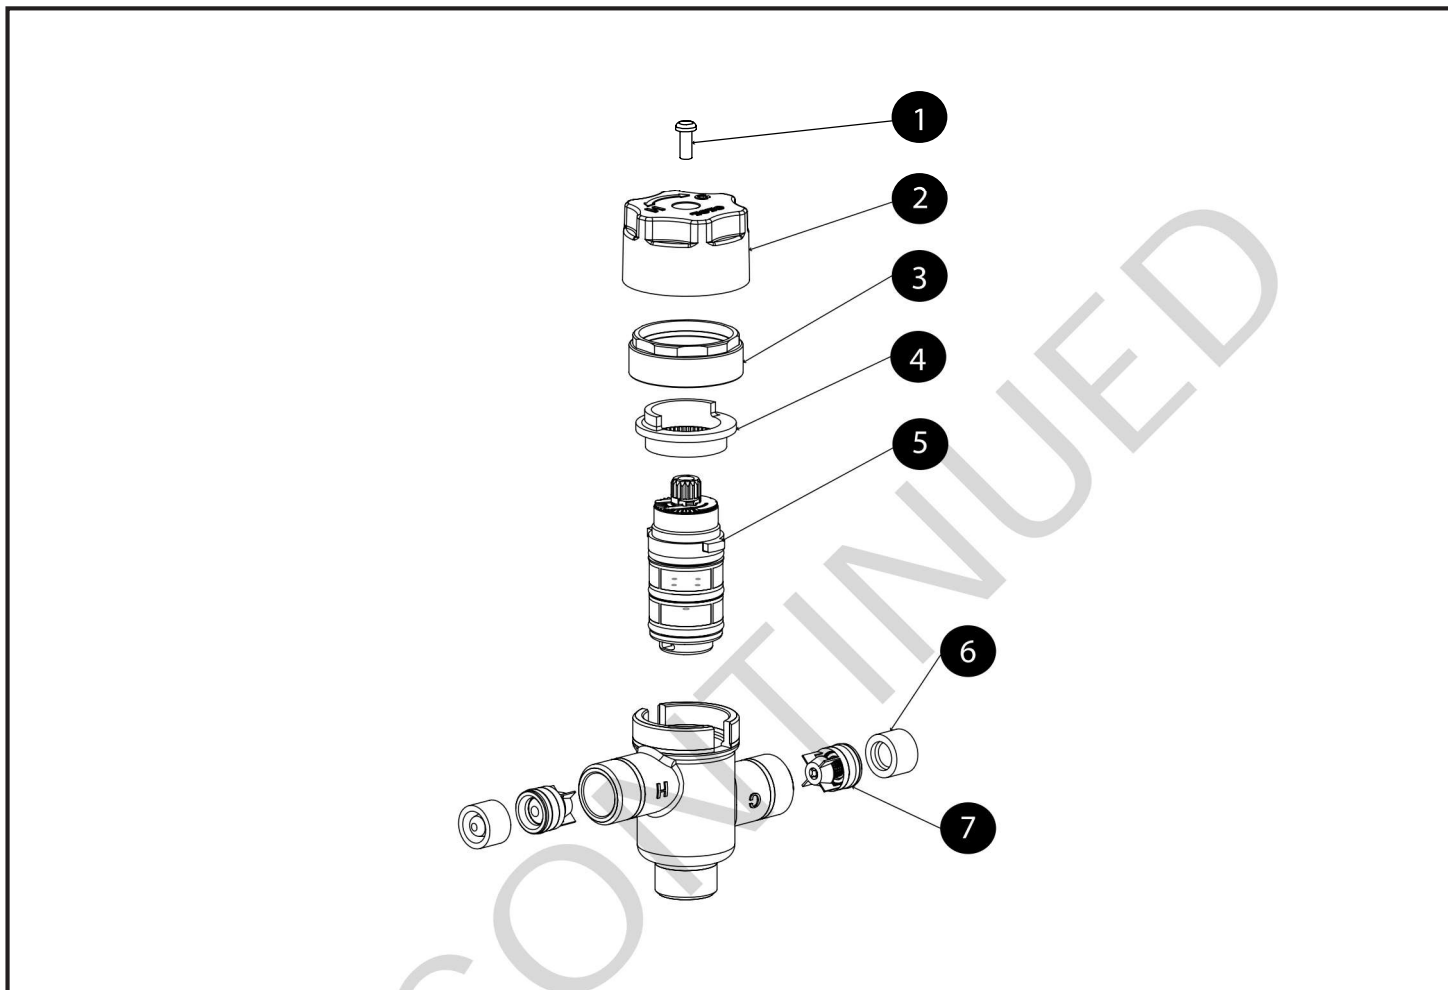

**Thermostatic Mixing Valve
for Lavatory Faucet**

Item	Part	Description
1	THP3117	Screw, 1 pc
2	THP3118	Handle
3	THP3119	Nut
4	THP3120	Temperature stopper
5	THP3121	SMA valve
6	THP3122	Screen, 1 pc
7	THP3123	Check valve, 1 pc