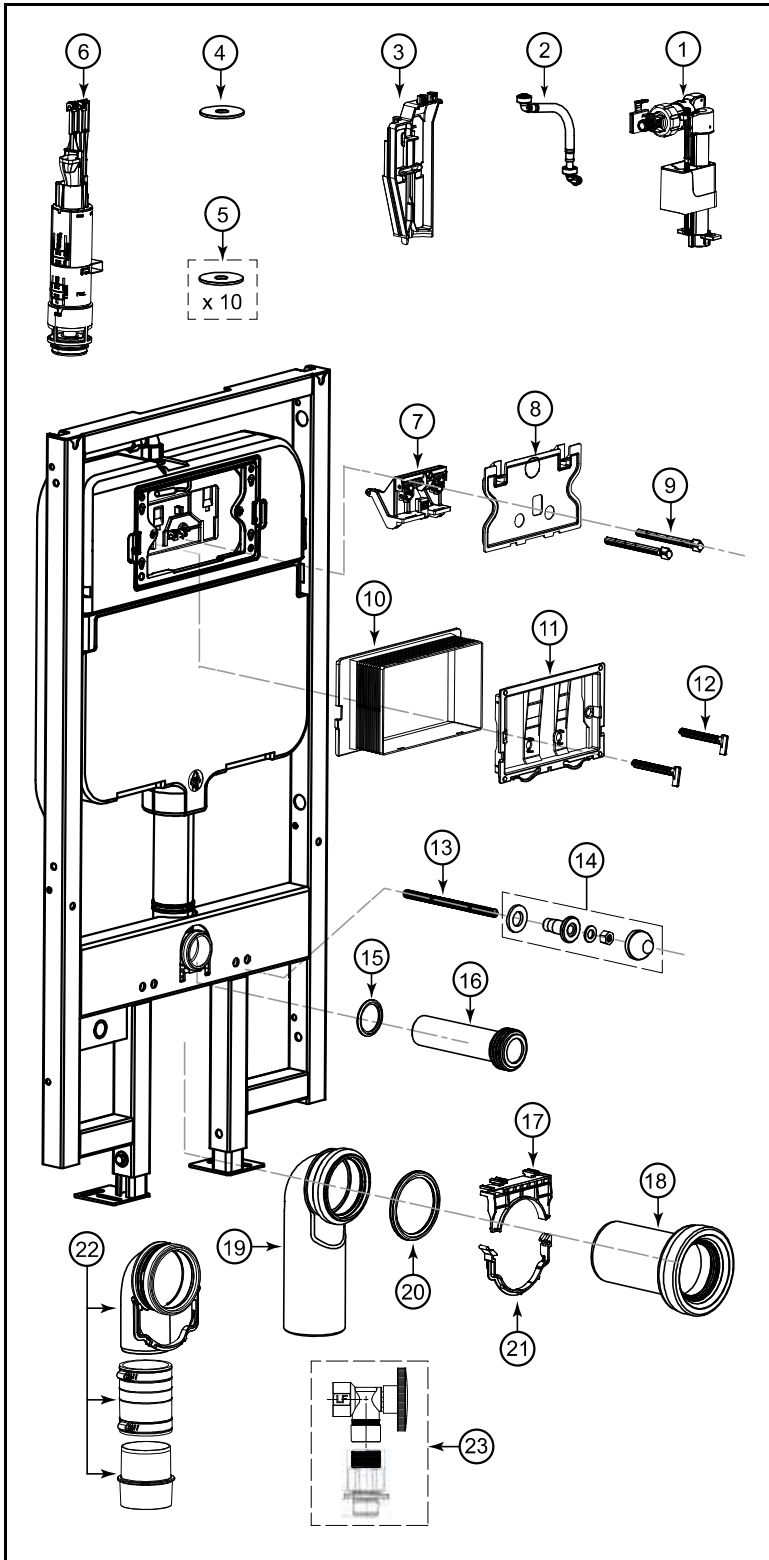

For 2x6 & 2x4 Wall Stud Installation 1.28 Gpf/4.8 Lpf & 0.9 Gpf/3.4Lpf Adjustable Height 15" - 19"

Item	Part Number	Description
1	TSU46AR	Fill Valve
2	THU479-A	Flexible Hose
3	THU549	Hold-Down Bracket
4	THU482	Seal Gasket (1 piece)
5	THU482-10	Seal Gasket (10 pieces)
6	THU753R-A	Flush Valve
7	THU480-A	Actuator
8	THU760-A	Splash Guard
9	THU608	Push Rod (2 pieces)
10	THU509-A	Push Plate Rough-In
11	THU656-A	Panel Receiver for Push Plate
12	THU607	Locking Tab (2 pieces)
13	THU658-A	Threaded Rod (2 pieces)
14	THU649R-A	Toilet Mounting set (2 sets)
15	THU606	Gasket for Elbow Inlet Pipe (5 pieces)
16	THU489-A	Toilet Inlet Pipe
17	THU548	Upper Bracket
18	THU484-A	Toilet Flange Pipe
19	THU490-A	Elbow Outlet Pipe
20	THU335	Outlet Pipe Elbow for 2x6 wall - Cast Iron
21	THU561	Gasket for Elbow Outlet Pipe (5 pieces)
22	THU560	Lower Bracket
23	THU343	2x4 Outlet Drain Kit
	THU807	Washlet Connection Kit

Actual Product may vary slightly from illustration.

**Note:**