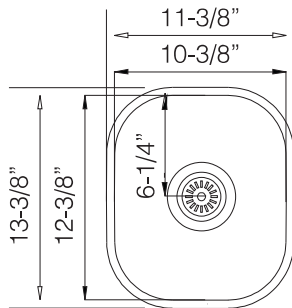

#### GENERAL

Fine quality sink bowl formed of 18 gauge  
BA 304 18/10 nickel bearing stainless steel.

#### DESIGN FEATURES

Bowl Depth : 7"  
Finish : Soft Satin Finish  
Underside : Sound absorbing pads and special paint  
applied to dampen sound  
Drain Opening : 3-1/2"

#### SINK DIMENSIONS (INCHES)