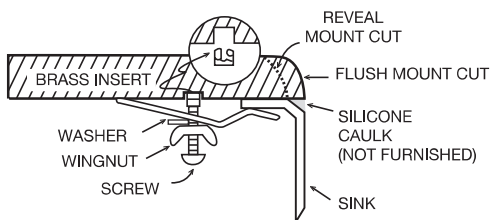

INSTALLATION PROFILE*

*Template and countertop mounting clips are packed with every sink

Ukinox reserves the right to change product specifications without notice.
Printed in USA © 2019 Ukinox